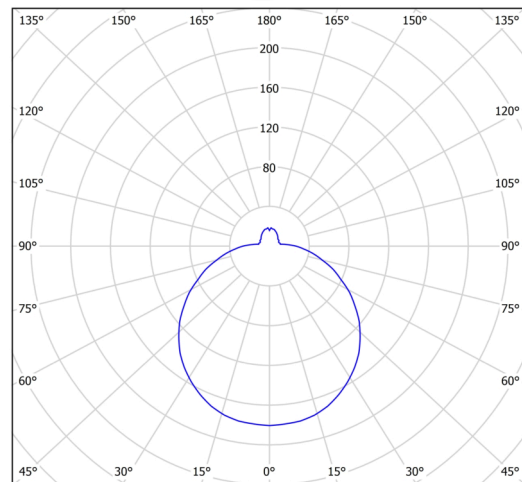

AURA V9

Product code: AUR59377

Type: LED-1L23EMP700KV98/084/NK1W 3K##

Short description of the luminaire: White semi-recessed LED light with emergency unit combined with TRIPLEX OPAL glass shade.

Technical

Types of luminaires	Emergency combined
Mounting type	semi-recessed
Base material	steel
Shade material	three-layer glass TRIPLEX OPAL
Base color	white Ral9003
Shade color	white
Holding the shade	folding system
Mounting location	ceiling/wall
Width	590 mm
Length	590 mm
Height	140 mm
Diameter	ø 590 mm
mounting holes (diameter)	none
Installation wire (diameter)	2xø16mm
Energy Class	D
Impact strength	IK01
Operating temperature	from 0°C to +30°C

Electric

Power consumption	35 W
Ingress Protection	IP44
Socket	LED modul
Battery type	NiCd
Emergency time	3 hours
terminal block	snap terminal block
Automatic circuit breaker type B10A	26 pcs
Automatic circuit breaker type B16A	40 pcs
Automatic circuit breaker type C10A	30 pcs
Automatic circuit breaker type C16A	48 pcs

Luminous

Lum. flux of luminaire	3870 lm
Lum. flux of light source	5610 lm
Lum. flux of light source in emergency mode	150 lm
Luminaire efficacy	110 lm/W
Temperature	3000 K
Rated life time LED L80/B10	100000 hours
CRI	Ra80
MacAdam	3

Ø590

cd/klm
— C0 - C180 — C90 - C270

η = 69%