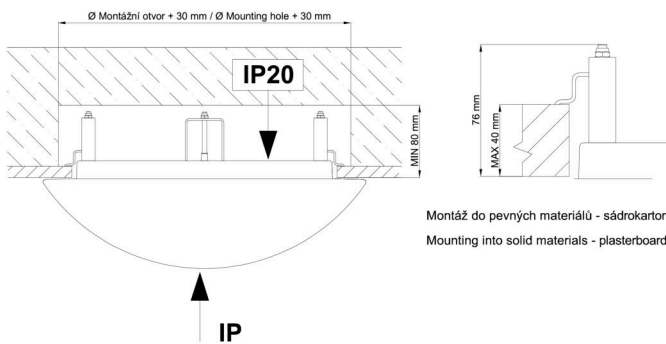

Technical

Types of luminaires	Emergency combined
Mounting type	semi-recessed
Base material	steel
Shade material	three-layer glass TRIPLEX OPAL
Base color	white Ral9003
Shade color	white
Holding the shade	folding system
Mounting location	ceiling/wall
Width	590 mm
Length	590 mm
Height	140 mm
Diameter	ø 590 mm
mounting holes (diameter)	none
Installation wire (diameter)	2xø16mm
Energy Class	D
Impact strength	IK01
Operating temperature	from 0°C to +30°C

**The warranty for the batteries is valid for 12 months from the date of purchase.*

Installation dimensions:

Svítidlo nesmí být z horní strany zakryto izolací.
Luminaire must not be covered with insulating matting.

Rozměry dutiny pro vestavné svítidlo [mm]:
Dimensions of cavity for recessed luminaire [mm]:

Montáž do pevných materiálů - sádkarton, dřevo.
Mounting into solid materials - plasterboard, wood.

Additional assortment: