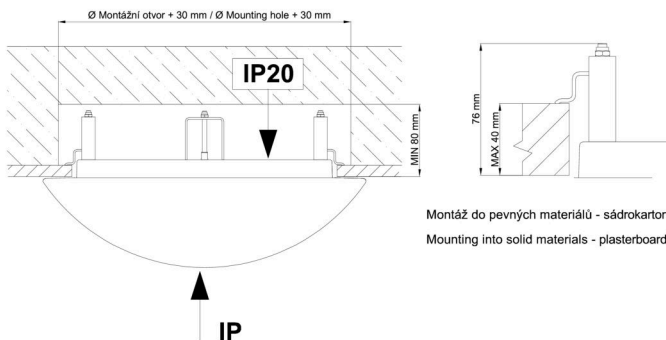

Technical

Types of luminaires	Dimmable
Mounting type	semi-recessed
Base material	steel
Shade material	three-layer glass TRIPLEX OPAL
Base color	white Ral9003
Shade color	white
Holding the shade	folding system
Mounting location	ceiling/wall
Width	590 mm
Length	590 mm
Height	140 mm
Diameter	ø 590 mm
mounting holes (diameter)	none
Installation wire (diameter)	2xø16mm
Energy Class	D
Impact strength	IK01
Operating temperature	from -20°C to +30°C

*The warranty for the batteries is valid for 12 months from the date of purchase.

Installation dimensions:

Svítlidlo nesmí být z horní strany zakryto izolací.
Luminaire must not be covered with insulating matting.

Rozměry dutiny pro vestavné svítidlo [mm]:
Dimensions of cavity for recessed luminaire [mm]:

Montáž do pevných materiálů - sádkarton, dřevo.
Mounting into solid materials - plasterboard, wood.

Additional assortment: