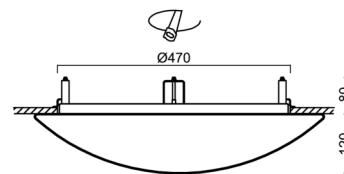

AURA V9

Product code: AUR59375

Type: LED-1L23E1050KV98/084 DALI 3K##

Short description of the luminaire: White semi-recessed LED light DALI with TRIPLEX OPAL glass shade.

Technical

Types of luminaires	Dimmable
Mounting type	semi-recessed
Base material	steel
Shade material	three-layer glass TRIPLEX OPAL
Base color	white Ral9003
Shade color	white
Holding the shade	folding system
Mounting location	ceiling/wall
Width	590 mm
Length	590 mm
Height	140 mm
Diameter	ø 590 mm
mounting holes (diameter)	none
Installation wire (diameter)	2xø16mm
Energy Class	D
Impact strength	IK01
Operating temperature	from -20°C to +30°C

Electric

Power consumption	54 W
Ingress Protection	IP44
Socket	LED modul
terminal block	snap terminal block
Automatic circuit breaker type B10A	13 pcs
Automatic circuit breaker type B16A	21 pcs
Automatic circuit breaker type C10A	21 pcs
Automatic circuit breaker type C16A	35 pcs

Luminous

Lum. flux of luminaire	5580 lm
Lum. flux of light source	8080 lm
Luminaire efficacy	103 lm/W
Temperature	3000 K
Rated life time LED L80/B10	100000 hours
CRI	Ra80
MacAdam	3
Blue light hazard	Risk group 0

Eulum data for calculation programs are available at www.osmont.cz.

Ø590

cd/klm
— C0 - C180 — C90 - C270

η = 69%