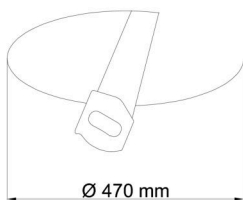

Logistic

EAN	8591728067380
Weight NTTO	6.9 Kg
Weight BTTO	7.6 Kg
Number of cartons	1 pcs
Package volume	0.072 m³
Package 1 width	0.6 m
Package 1 length	0.6 m
Package 1 height	0.2 m
Warranty*	60 months

*The warranty for the batteries is valid for 12 months from the date of purchase.

Installation dimensions: