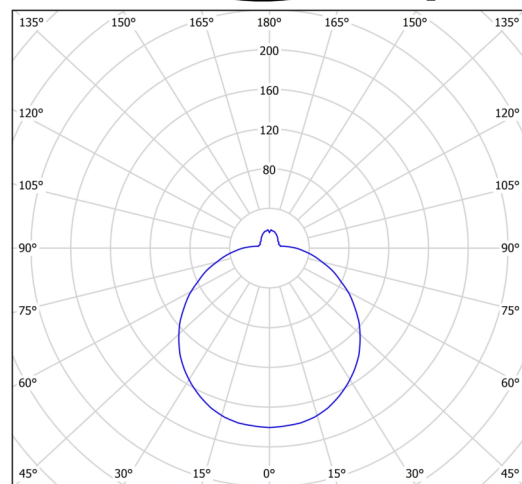

AURA V9

Product code: AUR59375

Type: LED-1L23E1050KV98/084 DALI 3K##

Short description of the luminaire: White semi-recessed LED light DALI with TRIPLEX OPAL glass shade.

Technical

Types of luminaires	Dimmable
Mounting type	semi-recessed
Base material	steel
Shade material	three-layer glass TRIPLEX OPAL
Base color	white Ral9003
Shade color	white
Holding the shade	folding system
Mounting location	ceiling/wall
Width	590 mm
Length	590 mm
Height	140 mm
Diameter	ø 590 mm
mounting holes (diameter)	none
Installation wire (diameter)	2xø16mm
Energy Class	D
Impact strength	IK01
Operating temperature	from -20°C to +30°C

Electric

Power consumption	54 W
Ingress Protection	IP44
Socket	LED modul
terminal block	snap terminal block
Automatic circuit breaker type B10A	13 pcs
Automatic circuit breaker type B16A	21 pcs
Automatic circuit breaker type C10A	21 pcs
Automatic circuit breaker type C16A	35 pcs

Luminous

Lum. flux of luminaire	5580 lm
Lum. flux of light source	8080 lm
Luminaire efficacy	103 lm/W
Temperature	3000 K
Rated life time LED L80/B10	100000 hours
CRI	Ra80
MacAdam	3
Blue light hazard	Risk group 0

Eulum data for calculation programs are available at www.osmont.cz.

Ø590

cd/klm
— C0 - C180 — C90 - C270

η = 69%