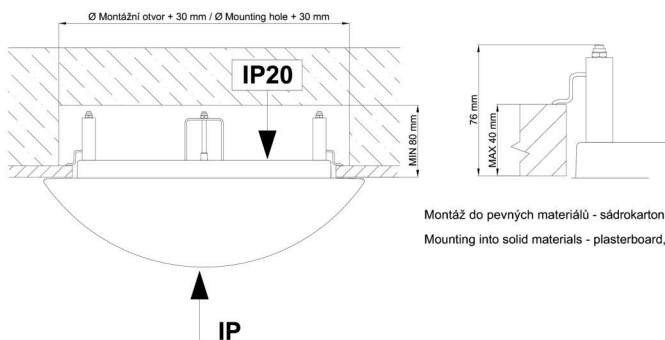

Technical

Types of luminaires	Emergency combined
Mounting type	semi-recessed
Base material	steel
Shade material	three-layer glass TRIPLEX OPAL
Base color	white Ral9003
Shade color	white
Holding the shade	bayonet
Mounting location	ceiling/wall
Width	300 mm
Length	300 mm
Height	115 mm
Diameter	ø 300 mm
mounting holes (diameter)	none
Installation wire (diameter)	2xØ16mm
Energy Class	D
Impact strength	IK01
Operating temperature	from 0°C to +30°C

TECHNICAL SHEET

Blue light hazard	Risk group 0
-------------------	--------------

Eulum data for calculation programs are available at www.osmont.cz.

Logistic

EAN	8591728068028
Weight NTTO	2.1 Kg
Weight BTTO	2.4 Kg
Number of cartons	1 pcs
Package volume	0.017 m ³
Package 1 width	0.31 m
Package 1 length	0.31 m
Package 1 height	0.18 m
Warranty*	60 months

*The warranty for the batteries is valid for 12 months from the date of purchase.

Installation dimensions:

Svítlidlo nesmí být z horní strany zakryto izolací.
Luminaire must not be covered with insulating matting.

Rozměry dutiny pro vestavné svítidlo [mm]:
Dimensions of cavity for recessed luminaire [mm]:

Montáž do pevných materiálů - sádkartón, dřevo.
Mounting into solid materials - plasterboard, wood.

Additional assortment: