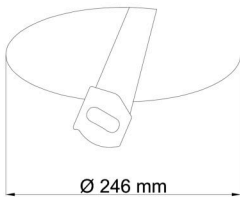

Installation dimensions: