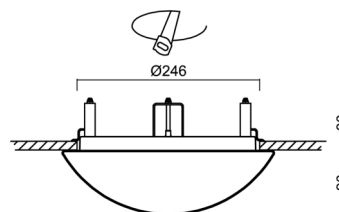

Technical

Types of luminaires	Emergency combined
Mounting type	semi-recessed
Base material	steel
Shade material	three-layer glass TRIPLEX OPAL
Base color	white Ral9003
Shade color	white
Holding the shade	bayonet
Mounting location	ceiling/wall
Width	300 mm
Length	300 mm
Height	115 mm
Diameter	ø 300 mm
mounting holes (diameter)	none
Installation wire (diameter)	2xØ16mm
Energy Class	D
Impact strength	IK01
Operating temperature	from 0°C to +30°C