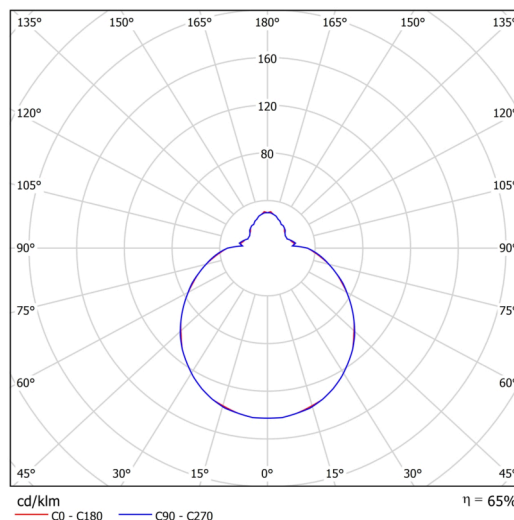

Luminous

Lum. flux of luminaire	1350 lm
Lum. flux of light source	2080 lm
Lum. flux of light source in emergency mode	150 lm
Luminaire efficacy	103 lm/W
Temperature	4000 K
Rated life time LED L80/B10	100000 hours
CRI	Ra80
MacAdam	3