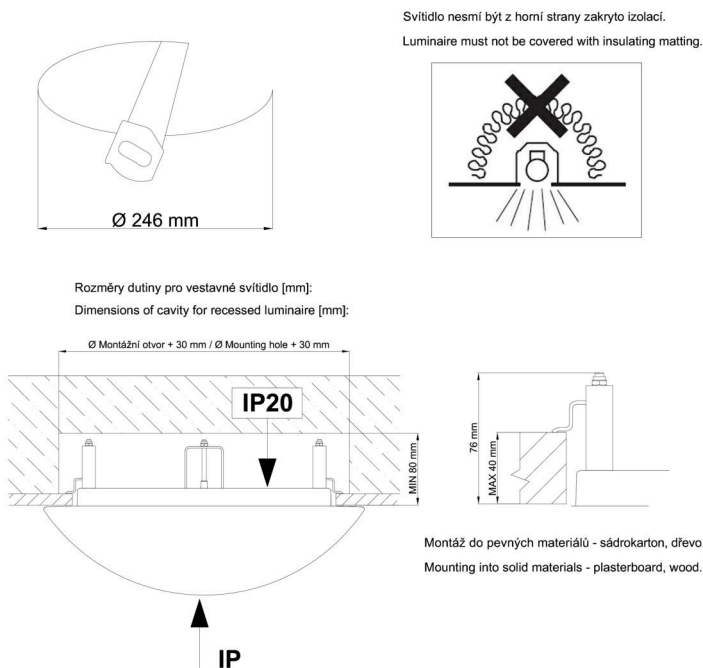

Technical

Types of luminaires	Emergency combined
Mounting type	semi-recessed
Base material	steel
Shade material	three-layer glass TRIPLEX OPAL
Base color	white Ral9003
Shade color	white
Holding the shade	bayonet
Mounting location	ceiling/wall
Width	300 mm
Length	300 mm
Height	115 mm
Diameter	Ø 300 mm
mounting holes (diameter)	none
Installation wire (diameter)	2xØ16mm
Energy Class	D
Impact strength	IK01
Operating temperature	from 0°C to +30°C

TECHNICAL SHEET

Blue light hazard	Risk group 0
-------------------	--------------

Eulum data for calculation programs are available at www.osmont.cz.

Logistic

EAN	8591728068011
Weight NTTO	2.1 Kg
Weight BTTO	2.4 Kg
Number of cartons	1 pcs
Package volume	0.017 m ³
Package 1 width	0.31 m
Package 1 length	0.31 m
Package 1 height	0.18 m
Warranty*	60 months

*The warranty for the batteries is valid for 12 months from the date of purchase.

Installation dimensions:

Additional assortment:

Lampshade

Product code	Name	Color	Description	Picture	Drawing
20008	013	white		