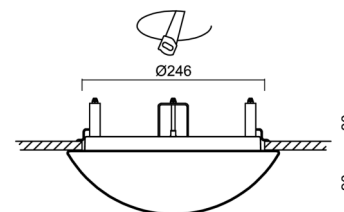

Technical

Types of luminaires	Emergency combined
Mounting type	semi-recessed
Base material	steel
Shade material	three-layer glass TRIPLEX OPAL
Base color	white Ral9003
Shade color	white
Holding the shade	bayonet
Mounting location	ceiling/wall
Width	300 mm
Length	300 mm
Height	115 mm
Diameter	Ø 300 mm
mounting holes (diameter)	none
Installation wire (diameter)	2xØ16mm
Energy Class	D
Impact strength	IK01
Operating temperature	from 0°C to +30°C