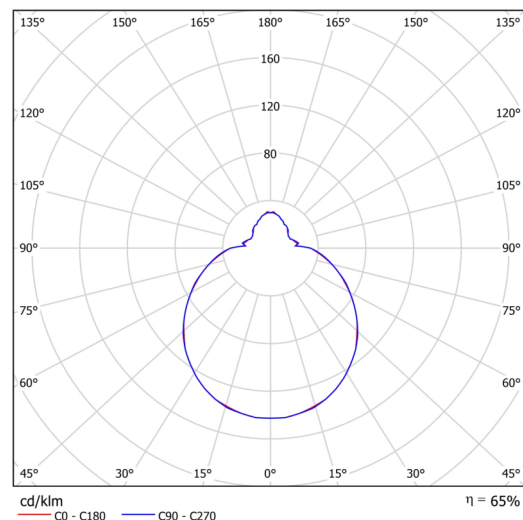

Luminous

Lum. flux of luminaire	960 lm
Lum. flux of light source	1480 lm
Lum. flux of light source in emergency mode	150 lm
Luminaire efficacy	106 lm/W
Temperature	4000 K
Rated life time LED L80/B10	100000 hours
CRI	Ra80
MacAdam	3