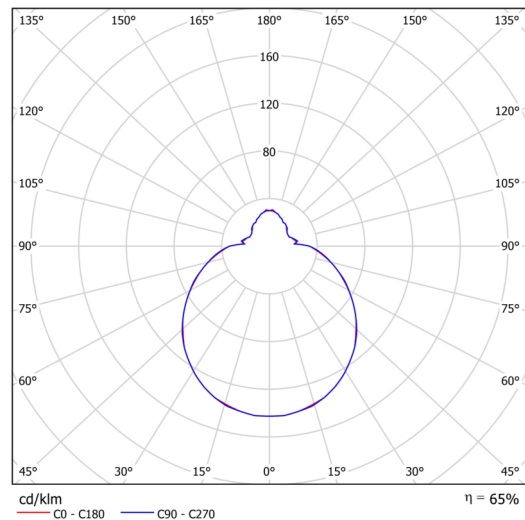

AURA V8

Product code: AUR59832

Type: LED-1L14E500BTV13/013 HF CORR 4K#

Short description of the luminaire: White semi-recessed LED light with CORRIDOR function with TRIPLEX OPAL glass shade.

Technical

Types of luminaires	Corridor
Mounting type	semi-recessed
Base material	steel
Shade material	three-layer glass TRIPLEX OPAL
Base color	white Ral9003
Shade color	white
Holding the shade	bayonet
Mounting location	ceiling/wall
Width	300 mm
Length	300 mm
Height	115 mm
Diameter	Ø 300 mm
mounting holes (diameter)	none
Installation wire (diameter)	2xØ16mm
Energy Class	D
Impact strength	IK01
Operating temperature	from -20°C to +30°C

Electric

Power consumption	13 W
Ingress Protection	IP44
Socket	LED modul
Sensor	HF
terminal block	snap terminal block
Automatic circuit breaker type B10A	21 pcs
Automatic circuit breaker type B16A	35 pcs
Automatic circuit breaker type C10A	35 pcs
Automatic circuit breaker type C16A	58 pcs

Luminous

Lum. flux of luminaire	1350 lm
Lum. flux of light source	2080 lm
Luminaire efficacy	103 lm/W
Temperature	4000 K
Rated life time LED L80/B10	100000 hours
CRI	Ra80
MacAdam	3
Blue light hazard	Risk group 0

Eulum data for calculation programs are available at www.osmont.cz.