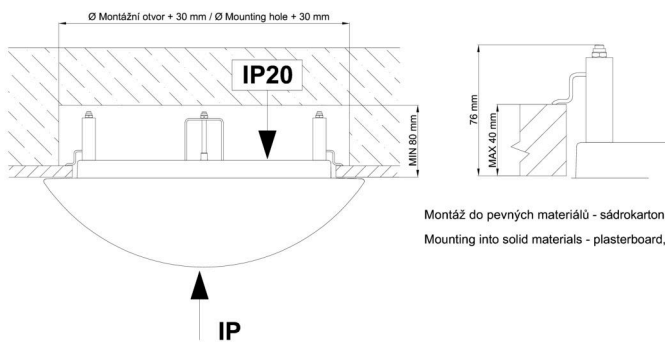

Eulum data for calculation programs are available at [www.osmont.cz](http://www.osmont.cz).

Logistic

EAN	8591728068004
Weight NTTO	1.9 Kg
Weight BTTO	2.2 Kg
Number of cartons	1 pcs
Package volume	0.017 m <sup>3</sup>
Package 1 width	0.31 m
Package 1 length	0.31 m
Package 1 height	0.18 m
Warranty*	60 months

\*The warranty for the batteries is valid for 12 months from the date of purchase.

Installation dimensions:

Svítlidlo nesmí být z horní strany zakryto izolací.  
Luminaire must not be covered with insulating matting.

Rozměry dutiny pro vestavné svítidlo [mm]:  
Dimensions of cavity for recessed luminaire [mm]:

Montáž do pevných materiálů - sádkartón, dřevo.  
Mounting into solid materials - plasterboard, wood.