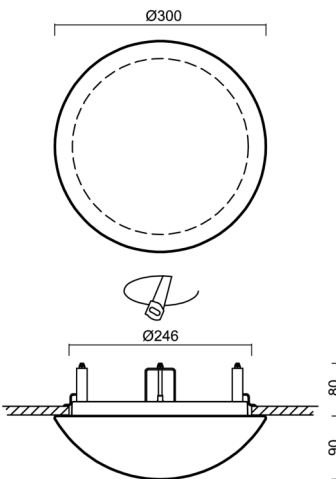

AURA V8

Product code: AUR59832

Type: LED-1L14E500BTV13/013 HF CORR 4K#

Short description of the luminaire: White semi-recessed LED light with CORRIDOR function with TRIPLEX OPAL glass shade.

Technical

Types of luminaires	Corridor
Mounting type	semi-recessed
Base material	steel
Shade material	three-layer glass TRIPLEX OPAL
Base color	white Ral9003
Shade color	white
Holding the shade	bayonet
Mounting location	ceiling/wall
Width	300 mm
Length	300 mm
Height	115 mm
Diameter	Ø 300 mm
mounting holes (diameter)	none
Installation wire (diameter)	2xØ16mm
Energy Class	D
Impact strength	IK01
Operating temperature	from -20°C to +30°C

Electric

Power consumption	13 W
Ingress Protection	IP44
Socket	LED modul
Sensor	HF
terminal block	snap terminal block
Automatic circuit breaker type B10A	21 pcs
Automatic circuit breaker type B16A	35 pcs
Automatic circuit breaker type C10A	35 pcs
Automatic circuit breaker type C16A	58 pcs

Luminous

Lum. flux of luminaire	1350 lm
Lum. flux of light source	2080 lm
Luminaire efficacy	103 lm/W
Temperature	4000 K
Rated life time LED L80/B10	100000 hours
CRI	Ra80
MacAdam	3
Blue light hazard	Risk group 0

Eulum data for calculation programs are available at www.osmont.cz.