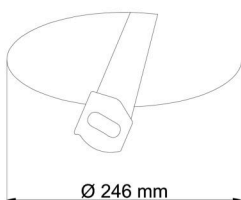

Logistic

EAN	8591728068004
Weight NTTO	1.9 Kg
Weight BTTO	2.2 Kg
Number of cartons	1 pcs
Package volume	0.017 m³
Package 1 width	0.31 m
Package 1 length	0.31 m
Package 1 height	0.18 m
Warranty*	60 months

*The warranty for the batteries is valid for 12 months from the date of purchase.

Installation dimensions: