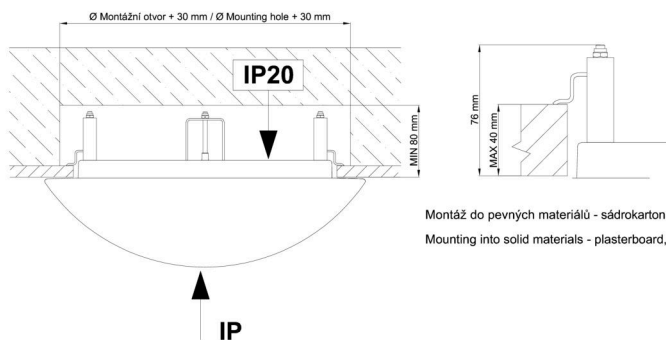

Technical

Types of luminaires	Corridor
Mounting type	semi-recessed
Base material	steel
Shade material	three-layer glass TRIPLEX OPAL
Base color	white Ral9003
Shade color	white
Holding the shade	bayonet
Mounting location	ceiling/wall
Width	300 mm
Length	300 mm
Height	115 mm
Diameter	Ø 300 mm
mounting holes (diameter)	none
Installation wire (diameter)	2xØ16mm
Energy Class	D
Impact strength	IK01
Operating temperature	from -20°C to +30°C

*The warranty for the batteries is valid for 12 months from the date of purchase.

Installation dimensions:

Svítlidlo nesmí být z horní strany zakryto izolací.
Luminaire must not be covered with insulating matting.

Rozměry dutiny pro vestavné svítidlo [mm]:
Dimensions of cavity for recessed luminaire [mm]:

Montáž do pevných materiálů - sádkartón, dřevo.
Mounting into solid materials - plasterboard, wood.

Additional assortment: