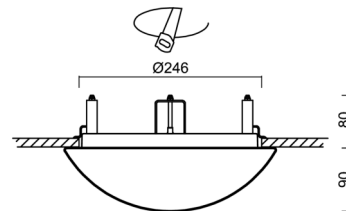

AURA V8

Product code: AUR59828

Type: LED-1L14E350BTV13/013 HF CORR 4K#

Short description of the luminaire: White semi-recessed LED light with CORRIDOR function with TRIPLEX OPAL glass shade.

Technical

Types of luminaires	Corridor
Mounting type	semi-recessed
Base material	steel
Shade material	three-layer glass TRIPLEX OPAL
Base color	white Ral9003
Shade color	white
Holding the shade	bayonet
Mounting location	ceiling/wall
Width	300 mm
Length	300 mm
Height	115 mm
Diameter	Ø 300 mm
mounting holes (diameter)	none
Installation wire (diameter)	2xØ16mm
Energy Class	D
Impact strength	IK01
Operating temperature	from -20°C to +30°C

Electric

Power consumption	9 W
Ingress Protection	IP44
Socket	LED modul
Sensor	HF
terminal block	snap terminal block
Automatic circuit breaker type B10A	21 pcs
Automatic circuit breaker type B16A	35 pcs
Automatic circuit breaker type C10A	35 pcs
Automatic circuit breaker type C16A	58 pcs

Luminous

Lum. flux of luminaire	960 lm
Lum. flux of light source	1480 lm
Luminaire efficacy	106 lm/W
Temperature	4000 K
Rated life time LED L80/B10	100000 hours
CRI	Ra80
MacAdam	3
Blue light hazard	Risk group 0

Eulum data for calculation programs are available at www.osmont.cz.