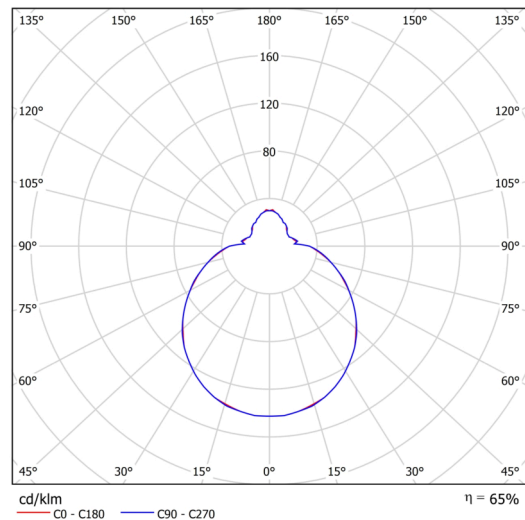

AURA V8

Product code: AUR59828

Type: LED-1L14E350BTV13/013 HF CORR 4K#

Short description of the luminaire: White semi-recessed LED light with CORRIDOR function with TRIPLEX OPAL glass shade.

Technical

Types of luminaires	Corridor
Mounting type	semi-recessed
Base material	steel
Shade material	three-layer glass TRIPLEX OPAL
Base color	white Ral9003
Shade color	white
Holding the shade	bayonet
Mounting location	ceiling/wall
Width	300 mm
Length	300 mm
Height	115 mm
Diameter	Ø 300 mm
mounting holes (diameter)	none
Installation wire (diameter)	2xØ16mm
Energy Class	D
Impact strength	IK01
Operating temperature	from -20°C to +30°C

Electric

Power consumption	9 W
Ingress Protection	IP44
Socket	LED modul
Sensor	HF
terminal block	snap terminal block
Automatic circuit breaker type B10A	21 pcs
Automatic circuit breaker type B16A	35 pcs
Automatic circuit breaker type C10A	35 pcs
Automatic circuit breaker type C16A	58 pcs

Luminous

Lum. flux of luminaire	960 lm
Lum. flux of light source	1480 lm
Luminaire efficacy	106 lm/W
Temperature	4000 K
Rated life time LED L80/B10	100000 hours
CRI	Ra80
MacAdam	3
Blue light hazard	Risk group 0

Eulum data for calculation programs are available at www.osmont.cz.