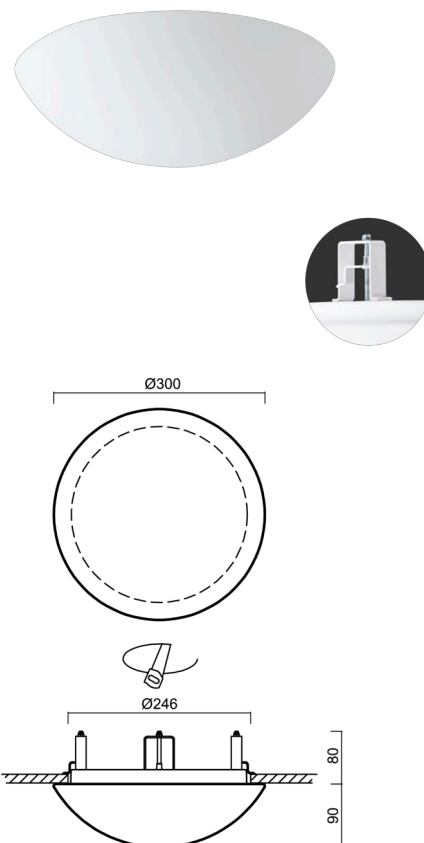

AURA V8

Product code: AUR59827

Type: LED-1L14E350BTV13/013 DALI 4K#

Short description of the luminaire: White semi-recessed LED light DALI with TRIPLEX OPAL glass shade.

Technical

Types of luminaires	Dimmable
Mounting type	semi-recessed
Base material	steel
Shade material	three-layer glass TRIPLEX OPAL
Base color	white Ral9003
Shade color	white
Holding the shade	bayonet
Mounting location	ceiling/wall
Width	300 mm
Length	300 mm
Height	115 mm
Diameter	ø 300 mm
mounting holes (diameter)	none
Installation wire (diameter)	2xø16mm
Energy Class	D
Impact strength	IK01
Operating temperature	from -20°C to +30°C

Electric

Power consumption	9 W
Ingress Protection	IP44
Socket	LED modul
terminal block	snap terminal block
Automatic circuit breaker type B10A	31 pcs
Automatic circuit breaker type B16A	50 pcs
Automatic circuit breaker type C10A	52 pcs
Automatic circuit breaker type C16A	85 pcs

Luminous

Lum. flux of luminaire	960 lm
Lum. flux of light source	1480 lm
Luminaire efficacy	106 lm/W
Temperature	4000 K
Rated life time LED L80/B10	100000 hours
CRI	Ra80
MacAdam	3
Blue light hazard	Risk group 0

Eulum data for calculation programs are available at www.osmont.cz.