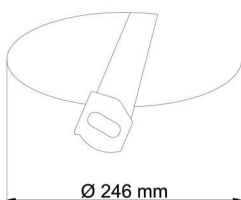

Logistic

EAN	8591728067953
Weight NTTO	1.7 Kg
Weight BTTO	2 Kg
Number of cartons	1 pcs
Package volume	0.017 m³
Package 1 width	0.31 m
Package 1 length	0.31 m
Package 1 height	0.18 m
Warranty*	60 months

*The warranty for the batteries is valid for 12 months from the date of purchase.

Installation dimensions: