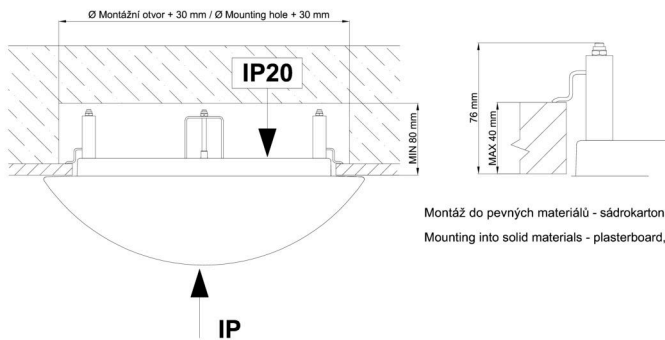

Eulum data for calculation programs are available at [www.osmont.cz](http://www.osmont.cz).

Logistic

EAN	8591728067953
Weight NTTO	1.7 Kg
Weight BTTO	2 Kg
Number of cartons	1 pcs
Package volume	0.017 m <sup>3</sup>
Package 1 width	0.31 m
Package 1 length	0.31 m
Package 1 height	0.18 m
Warranty*	60 months

\*The warranty for the batteries is valid for 12 months from the date of purchase.

Installation dimensions:

Svítlidlo nesmí být z horní strany zakryto izolací.  
Luminaire must not be covered with insulating matting.

Rozměry dutiny pro vestavné svítidlo [mm]:  
Dimensions of cavity for recessed luminaire [mm]:

Montáž do pevných materiálů - sádkartón, dřevo.  
Mounting into solid materials - plasterboard, wood.