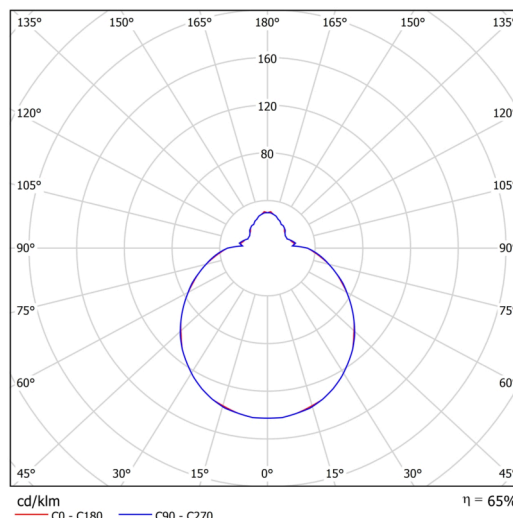

AURA V8

Product code: AUR59827

Type: LED-1L14E350BTV13/013 DALI 4K#

Short description of the luminaire: White semi-recessed LED light DALI with TRIPLEX OPAL glass shade.

Technical

Types of luminaires	Dimmable
Mounting type	semi-recessed
Base material	steel
Shade material	three-layer glass TRIPLEX OPAL
Base color	white Ral9003
Shade color	white
Holding the shade	bayonet
Mounting location	ceiling/wall
Width	300 mm
Length	300 mm
Height	115 mm
Diameter	ø 300 mm
mounting holes (diameter)	none
Installation wire (diameter)	2xø16mm
Energy Class	D
Impact strength	IK01
Operating temperature	from -20°C to +30°C

Electric

Power consumption	9 W
Ingress Protection	IP44
Socket	LED modul
terminal block	snap terminal block
Automatic circuit breaker type B10A	31 pcs
Automatic circuit breaker type B16A	50 pcs
Automatic circuit breaker type C10A	52 pcs
Automatic circuit breaker type C16A	85 pcs

Luminous

Lum. flux of luminaire	960 lm
Lum. flux of light source	1480 lm
Luminaire efficacy	106 lm/W
Temperature	4000 K
Rated life time LED L80/B10	100000 hours
CRI	Ra80
MacAdam	3
Blue light hazard	Risk group 0

Eulum data for calculation programs are available at www.osmont.cz.