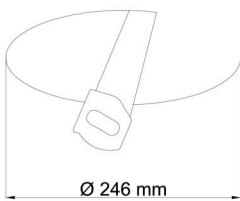

Logistic

EAN	8591728067939
Weight NTTO	1.7 Kg
Weight BTTO	2 Kg
Number of cartons	1 pcs
Package volume	0.017 m³
Package 1 width	0.31 m
Package 1 length	0.31 m
Package 1 height	0.18 m
Warranty*	60 months

*The warranty for the batteries is valid for 12 months from the date of purchase.

Installation dimensions: