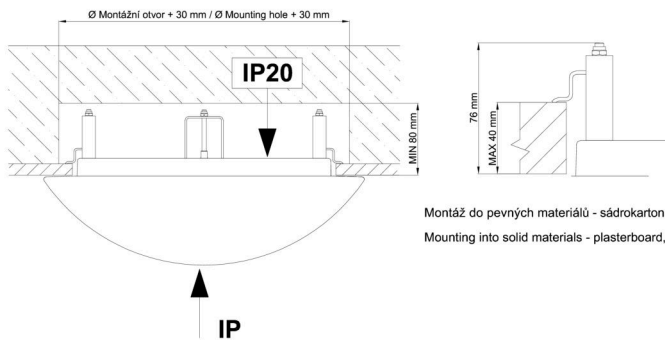

Technical

Types of luminaires	Classic on/off
Mounting type	semi-recessed
Base material	steel
Shade material	three-layer glass TRIPLEX OPAL
Base color	white Ral9003
Shade color	white
Holding the shade	bayonet
Mounting location	ceiling/wall
Width	300 mm
Length	300 mm
Height	115 mm
Diameter	Ø 300 mm
mounting holes (diameter)	none
Installation wire (diameter)	2xØ16mm
Energy Class	D
Impact strength	IK01
Operating temperature	from -20°C to +30°C

*The warranty for the batteries is valid for 12 months from the date of purchase.

Installation dimensions:

Svítlidlo nesmí být z horní strany zakryto izolací.
Luminaire must not be covered with insulating matting.

Rozměry dutiny pro vestavné svítidlo [mm]:
Dimensions of cavity for recessed luminaire [mm]:

Additional assortment:

Lampshade

Product code	Name	Color	Description	Picture	Drawing
20008	013	white		