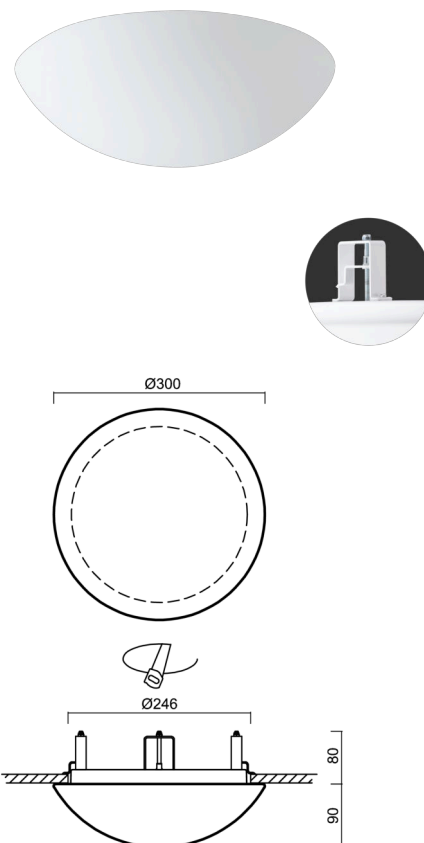

AURA V8

Product code: AUR59825

Type: LED-1L14E350BTV13/013 4K#

Short description of the luminaire: White semi-recessed LED light ON/OFF with TRIPLEX OPAL glass shade.

Technical

Types of luminaires	Classic on/off
Mounting type	semi-recessed
Base material	steel
Shade material	three-layer glass TRIPLEX OPAL
Base color	white Ral9003
Shade color	white
Holding the shade	bayonet
Mounting location	ceiling/wall
Width	300 mm
Length	300 mm
Height	115 mm
Diameter	Ø 300 mm
mounting holes (diameter)	none
Installation wire (diameter)	2xØ16mm
Energy Class	D
Impact strength	IK01
Operating temperature	from -20°C to +30°C

Electric

Power consumption	9 W
Ingress Protection	IP44
Socket	LED modul
terminal block	snap terminal block
Automatic circuit breaker type B10A	50 pcs
Automatic circuit breaker type B16A	78 pcs
Automatic circuit breaker type C10A	84 pcs
Automatic circuit breaker type C16A	130 pcs

Luminous

Lum. flux of luminaire	960 lm
Lum. flux of light source	1480 lm
Luminaire efficacy	106 lm/W
Temperature	4000 K
Rated life time LED L80/B10	100000 hours
CRI	Ra80
MacAdam	3
Blue light hazard	Risk group 0

Eulum data for calculation programs are available at www.osmont.cz.