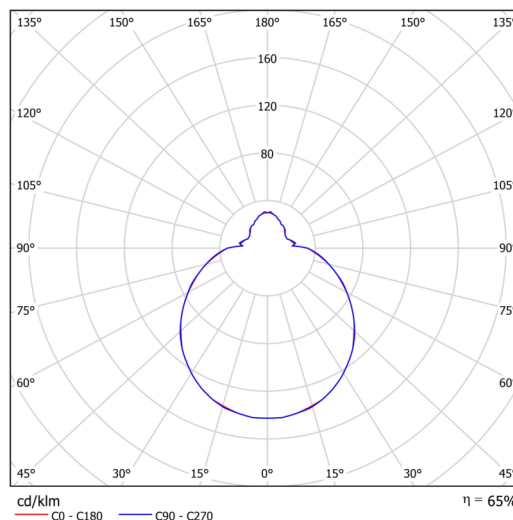

AURA V8

Product code: AUR59825

Type: LED-1L14E350BTV13/013 4K#

Short description of the luminaire: White semi-recessed LED light ON/OFF with TRIPLEX OPAL glass shade.

Technical

Types of luminaires	Classic on/off
Mounting type	semi-recessed
Base material	steel
Shade material	three-layer glass TRIPLEX OPAL
Base color	white Ral9003
Shade color	white
Holding the shade	bayonet
Mounting location	ceiling/wall
Width	300 mm
Length	300 mm
Height	115 mm
Diameter	Ø 300 mm
mounting holes (diameter)	none
Installation wire (diameter)	2xØ16mm
Energy Class	D
Impact strength	IK01
Operating temperature	from -20°C to +30°C

Electric

Power consumption	9 W
Ingress Protection	IP44
Socket	LED modul
terminal block	snap terminal block
Automatic circuit breaker type B10A	50 pcs
Automatic circuit breaker type B16A	78 pcs
Automatic circuit breaker type C10A	84 pcs
Automatic circuit breaker type C16A	130 pcs

Luminous

Lum. flux of luminaire	960 lm
Lum. flux of light source	1480 lm
Luminaire efficacy	106 lm/W
Temperature	4000 K
Rated life time LED L80/B10	100000 hours
CRI	Ra80
MacAdam	3
Blue light hazard	Risk group 0

Eulum data for calculation programs are available at www.osmont.cz.