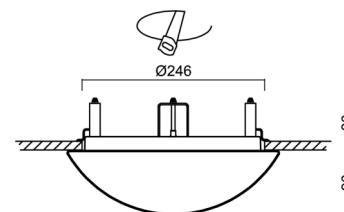

Technical

Types of luminaires	Emergency combined
Mounting type	semi-recessed
Base material	steel
Shade material	three-layer glass TRIPLEX OPAL
Base color	white Ral9003
Shade color	white
Holding the shade	bayonet
Mounting location	ceiling/wall
Width	300 mm
Length	300 mm
Height	115 mm
Diameter	ø 300 mm
mounting holes (diameter)	none
Installation wire (diameter)	2xØ16mm
Energy Class	D
Impact strength	IK01
Operating temperature	from 0°C to +30°C