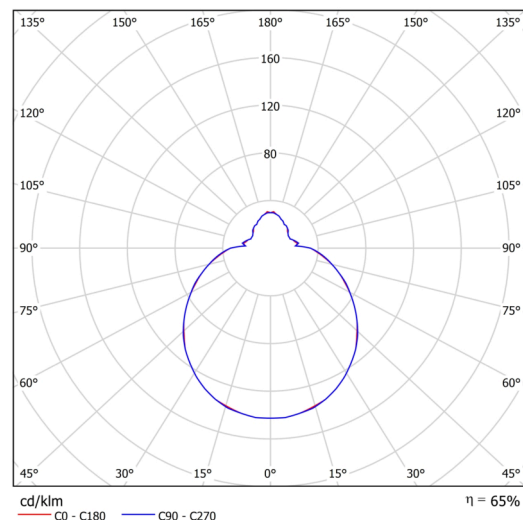

Luminous

Lum. flux of luminaire	1300 lm
Lum. flux of light source	2000 lm
Lum. flux of light source in emergency mode	150 lm
Luminaire efficacy	100 lm/W
Temperature	3000 K
Rated life time LED L80/B10	100000 hours
CRI	Ra80
MacAdam	3