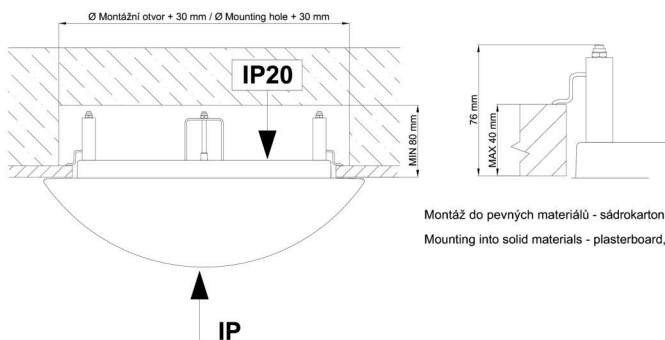

Technical

Types of luminaires	Emergency combined
Mounting type	semi-recessed
Base material	steel
Shade material	three-layer glass TRIPLEX OPAL
Base color	white Ral9003
Shade color	white
Holding the shade	bayonet
Mounting location	ceiling/wall
Width	300 mm
Length	300 mm
Height	115 mm
Diameter	ø 300 mm
mounting holes (diameter)	none
Installation wire (diameter)	2xØ16mm
Energy Class	D
Impact strength	IK01
Operating temperature	from 0°C to +30°C

TECHNICAL SHEET

Blue light hazard	Risk group 0
-------------------	--------------

Eulum data for calculation programs are available at www.osmont.cz.

Logistic

EAN	8591728067243
Weight NTTO	2.1 Kg
Weight BTTO	2.4 Kg
Number of cartons	1 pcs
Package volume	0.017 m ³
Package 1 width	0.31 m
Package 1 length	0.31 m
Package 1 height	0.18 m
Warranty*	60 months

*The warranty for the batteries is valid for 12 months from the date of purchase.

Installation dimensions:

Svítlidlo nesmí být z horní strany zakryto izolací.
Luminaire must not be covered with insulating matting.

Rozměry dutiny pro vestavné svítidlo [mm]:
Dimensions of cavity for recessed luminaire [mm]:

Additional assortment:

Lampshade

Product code	Name	Color	Description	Picture	Drawing
20008	013	white		