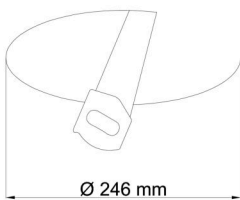

Installation dimensions: