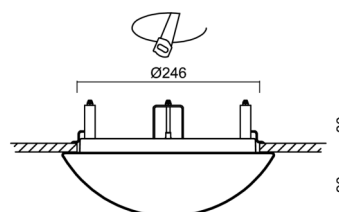

Technical

Types of luminaires	Emergency combined
Mounting type	semi-recessed
Base material	steel
Shade material	three-layer glass TRIPLEX OPAL
Base color	white Ral9003
Shade color	white
Holding the shade	bayonet
Mounting location	ceiling/wall
Width	300 mm
Length	300 mm
Height	115 mm
Diameter	ø 300 mm
mounting holes (diameter)	none
Installation wire (diameter)	2xØ16mm
Energy Class	D
Impact strength	IK01
Operating temperature	from 0°C to +30°C