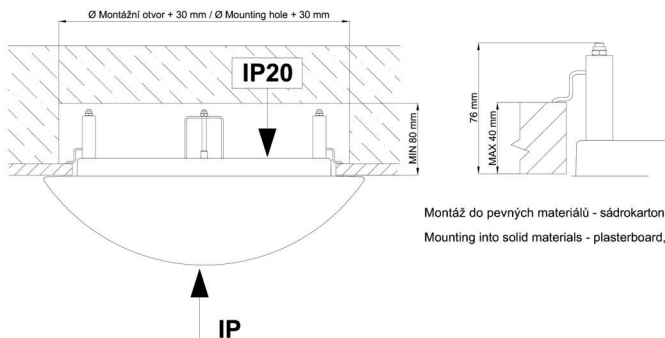

Technical

Types of luminaires	Emergency combined
Mounting type	semi-recessed
Base material	steel
Shade material	three-layer glass TRIPLEX OPAL
Base color	white Ral9003
Shade color	white
Holding the shade	bayonet
Mounting location	ceiling/wall
Width	300 mm
Length	300 mm
Height	115 mm
Diameter	ø 300 mm
mounting holes (diameter)	none
Installation wire (diameter)	2xØ16mm
Energy Class	D
Impact strength	IK01
Operating temperature	from 0°C to +30°C

TECHNICAL SHEET

Blue light hazard	Risk group 0
-------------------	--------------

Eulum data for calculation programs are available at www.osmont.cz.

Logistic

EAN	8591728067236
Weight NTTO	2.1 Kg
Weight BTTO	2.4 Kg
Number of cartons	1 pcs
Package volume	0.017 m ³
Package 1 width	0.31 m
Package 1 length	0.31 m
Package 1 height	0.18 m
Warranty*	60 months

*The warranty for the batteries is valid for 12 months from the date of purchase.

Installation dimensions:

Svítlidlo nesmí být z horní strany zakryto izolací.
Luminaire must not be covered with insulating matting.

Rozměry dutiny pro vestavné svítidlo [mm]:
Dimensions of cavity for recessed luminaire [mm]:

Montáž do pevných materiálů - sádkartón, dřevo.
Mounting into solid materials - plasterboard, wood.

Additional assortment: