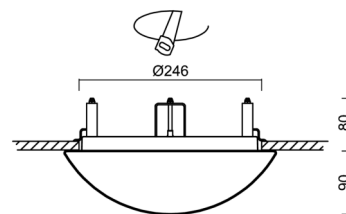

AURA V8

Product code: AUR59332

Type: LED-1L14E500BTV13/013 HF CORR 3K#

Short description of the luminaire: White semi-recessed LED light with CORRIDOR function with TRIPLEX OPAL glass shade.

Technical

Types of luminaires	Corridor
Mounting type	semi-recessed
Base material	steel
Shade material	three-layer glass TRIPLEX OPAL
Base color	white Ral9003
Shade color	white
Holding the shade	bayonet
Mounting location	ceiling/wall
Width	300 mm
Length	300 mm
Height	115 mm
Diameter	Ø 300 mm
mounting holes (diameter)	none
Installation wire (diameter)	2xØ16mm
Energy Class	D
Impact strength	IK01
Operating temperature	from -20°C to +30°C

Electric

Power consumption	13 W
Ingress Protection	IP44
Socket	LED modul
Sensor	HF
terminal block	snap terminal block
Automatic circuit breaker type B10A	21 pcs
Automatic circuit breaker type B16A	35 pcs
Automatic circuit breaker type C10A	35 pcs
Automatic circuit breaker type C16A	58 pcs

Luminous

Lum. flux of luminaire	1300 lm
Lum. flux of light source	2000 lm
Luminaire efficacy	100 lm/W
Temperature	3000 K
Rated life time LED L80/B10	100000 hours
CRI	Ra80
MacAdam	3
Blue light hazard	Risk group 0

Eulum data for calculation programs are available at www.osmont.cz.