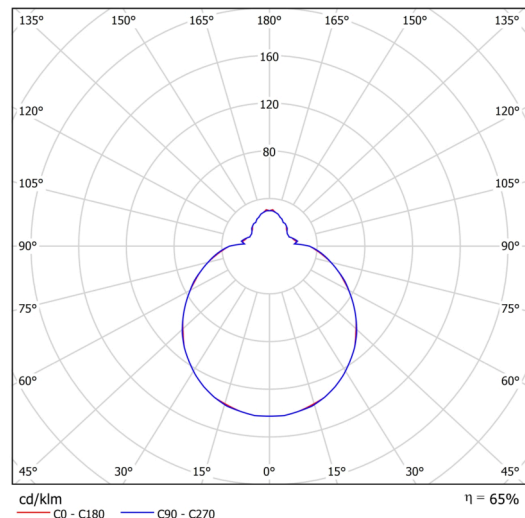

AURA V8

Product code: AUR59332

Type: LED-1L14E500BTV13/013 HF CORR 3K#

Short description of the luminaire: White semi-recessed LED light with CORRIDOR function with TRIPLEX OPAL glass shade.

Technical

Types of luminaires	Corridor
Mounting type	semi-recessed
Base material	steel
Shade material	three-layer glass TRIPLEX OPAL
Base color	white Ral9003
Shade color	white
Holding the shade	bayonet
Mounting location	ceiling/wall
Width	300 mm
Length	300 mm
Height	115 mm
Diameter	Ø 300 mm
mounting holes (diameter)	none
Installation wire (diameter)	2xØ16mm
Energy Class	D
Impact strength	IK01
Operating temperature	from -20°C to +30°C

Electric

Power consumption	13 W
Ingress Protection	IP44
Socket	LED modul
Sensor	HF
terminal block	snap terminal block
Automatic circuit breaker type B10A	21 pcs
Automatic circuit breaker type B16A	35 pcs
Automatic circuit breaker type C10A	35 pcs
Automatic circuit breaker type C16A	58 pcs

Luminous

Lum. flux of luminaire	1300 lm
Lum. flux of light source	2000 lm
Luminaire efficacy	100 lm/W
Temperature	3000 K
Rated life time LED L80/B10	100000 hours
CRI	Ra80
MacAdam	3
Blue light hazard	Risk group 0

Eulum data for calculation programs are available at www.osmont.cz.