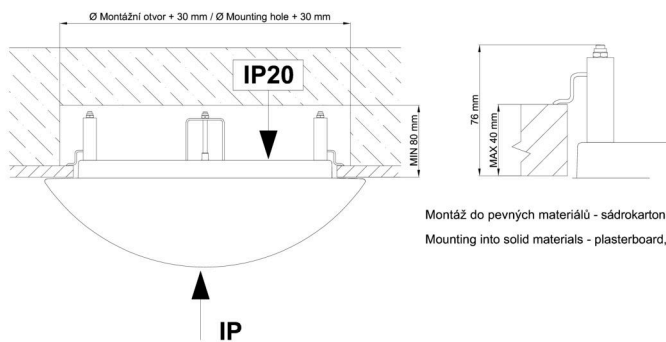

Eulum data for calculation programs are available at [www.osmont.cz](http://www.osmont.cz).

Logistic

EAN	8591728067229
Weight NTTO	1.9 Kg
Weight BTTO	2.2 Kg
Number of cartons	1 pcs
Package volume	0.017 m <sup>3</sup>
Package 1 width	0.31 m
Package 1 length	0.31 m
Package 1 height	0.18 m
Warranty*	60 months

\*The warranty for the batteries is valid for 12 months from the date of purchase.

Installation dimensions:

Svítlidlo nesmí být z horní strany zakryto izolací.  
Luminaire must not be covered with insulating matting.

Rozměry dutiny pro vestavné svítidlo [mm]:  
Dimensions of cavity for recessed luminaire [mm]: