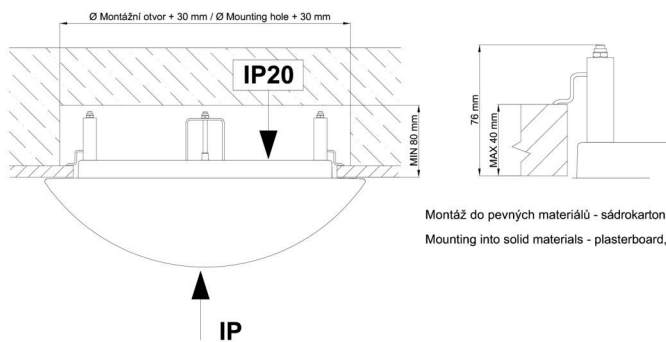

\*The warranty for the batteries is valid for 12 months from the date of purchase.

Installation dimensions:

Svítlidlo nesmí být z horní strany zakryto izolací.  
Luminaire must not be covered with insulating matting.

Rozměry dutiny pro vestavné svítidlo [mm]:  
Dimensions of cavity for recessed luminaire [mm]: