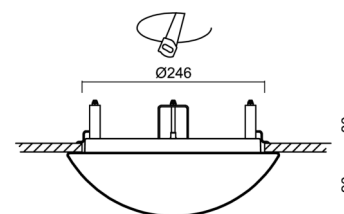

AURA V8

Product code: AUR59331

Type: LED-1L14E500BTV13/013 DALI 3K#

Short description of the luminaire: White semi-recessed LED light DALI with TRIPLEX OPAL glass shade.

Technical

Types of luminaires	Dimmable
Mounting type	semi-recessed
Base material	steel
Shade material	three-layer glass TRIPLEX OPAL
Base color	white Ral9003
Shade color	white
Holding the shade	bayonet
Mounting location	ceiling/wall
Width	300 mm
Length	300 mm
Height	115 mm
Diameter	Ø 300 mm
mounting holes (diameter)	none
Installation wire (diameter)	2xØ16mm
Energy Class	D
Impact strength	IK01
Operating temperature	from -20°C to +30°C

Electric

Power consumption	13 W
Ingress Protection	IP44
Socket	LED modul
terminal block	snap terminal block
Automatic circuit breaker type B10A	31 pcs
Automatic circuit breaker type B16A	50 pcs
Automatic circuit breaker type C10A	52 pcs
Automatic circuit breaker type C16A	85 pcs

Luminous

Lum. flux of luminaire	1300 lm
Lum. flux of light source	2000 lm
Luminaire efficacy	100 lm/W
Temperature	3000 K
Rated life time LED L80/B10	100000 hours
CRI	Ra80
MacAdam	3
Blue light hazard	Risk group 0

Eulum data for calculation programs are available at www.osmont.cz.

cd/klm — C0 - C180 — C90 - C270 $\eta = 65\%$