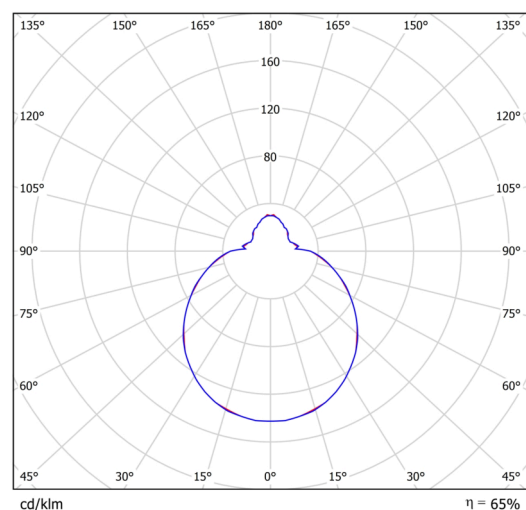

AURA V8

Product code: AUR59331

Type: LED-1L14E500BTV13/013 DALI 3K#

Short description of the luminaire: White semi-recessed LED light DALI with TRIPLEX OPAL glass shade.

Technical

Types of luminaires	Dimmable
Mounting type	semi-recessed
Base material	steel
Shade material	three-layer glass TRIPLEX OPAL
Base color	white Ral9003
Shade color	white
Holding the shade	bayonet
Mounting location	ceiling/wall
Width	300 mm
Length	300 mm
Height	115 mm
Diameter	Ø 300 mm
mounting holes (diameter)	none
Installation wire (diameter)	2xØ16mm
Energy Class	D
Impact strength	IK01
Operating temperature	from -20°C to +30°C

Electric

Power consumption	13 W
Ingress Protection	IP44
Socket	LED modul
terminal block	snap terminal block
Automatic circuit breaker type B10A	31 pcs
Automatic circuit breaker type B16A	50 pcs
Automatic circuit breaker type C10A	52 pcs
Automatic circuit breaker type C16A	85 pcs

Luminous

Lum. flux of luminaire	1300 lm
Lum. flux of light source	2000 lm
Luminaire efficacy	100 lm/W
Temperature	3000 K
Rated life time LED L80/B10	100000 hours
CRI	Ra80
MacAdam	3
Blue light hazard	Risk group 0

Eulum data for calculation programs are available at www.osmont.cz.

cd/klm — C0 - C180 — C90 - C270 $\eta = 65\%$