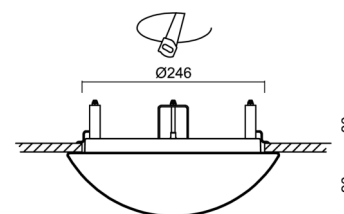

AURA V8

Product code: AUR59330

Type: LED-1L14E500BTV13/013 HF 3K#

Short description of the luminaire: White semi-recessed LED light with sensor with TRIPLEX OPAL glass shade.

Technical

Types of luminaires	Sensor
Mounting type	semi-recessed
Base material	steel
Shade material	three-layer glass TRIPLEX OPAL
Base color	white Ral9003
Shade color	white
Holding the shade	bayonet
Mounting location	ceiling/wall
Width	300 mm
Length	300 mm
Height	115 mm
Diameter	Ø 300 mm
mounting holes (diameter)	none
Installation wire (diameter)	2xØ16mm
Energy Class	D
Impact strength	IK01
Operating temperature	from -20°C to +30°C

Electric

Power consumption	13 W
Ingress Protection	IP44
Socket	LED modul
Sensor	HF
terminal block	snap terminal block
Automatic circuit breaker type B10A	37 pcs
Automatic circuit breaker type B16A	59 pcs
Automatic circuit breaker type C10A	37 pcs
Automatic circuit breaker type C16A	59 pcs

Luminous

Lum. flux of luminaire	1300 lm
Lum. flux of light source	2000 lm
Luminaire efficacy	100 lm/W
Temperature	3000 K
Rated life time LED L80/B10	100000 hours
CRI	Ra80
MacAdam	3
Blue light hazard	Risk group 0

Eulum data for calculation programs are available at www.osmont.cz.