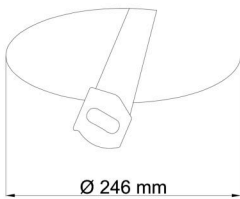

Logistic

EAN	8591728067205
Weight NTTO	1.9 Kg
Weight BTTO	2.2 Kg
Number of cartons	1 pcs
Package volume	0.017 m³
Package 1 width	0.31 m
Package 1 length	0.31 m
Package 1 height	0.18 m
Warranty*	60 months

*The warranty for the batteries is valid for 12 months from the date of purchase.

Installation dimensions: