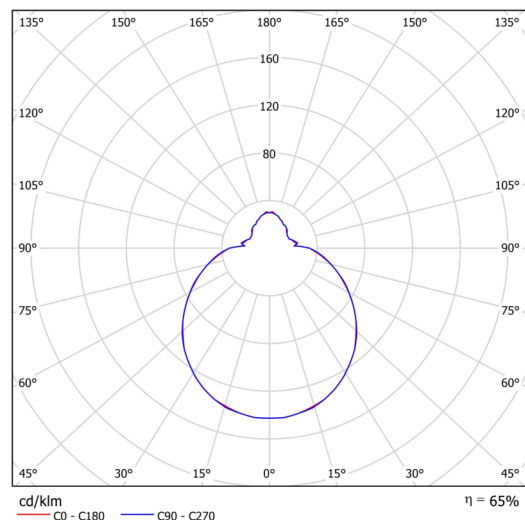

AURA V8

Product code: AUR59328

Type: LED-1L14E350BTV13/013 HF CORR 3K#

Short description of the luminaire: White semi-recessed LED light with CORRIDOR function with TRIPLEX OPAL glass shade.

Technical

Types of luminaires	Corridor
Mounting type	semi-recessed
Base material	steel
Shade material	three-layer glass TRIPLEX OPAL
Base color	white Ral9003
Shade color	white
Holding the shade	bayonet
Mounting location	ceiling/wall
Width	300 mm
Length	300 mm
Height	115 mm
Diameter	Ø 300 mm
mounting holes (diameter)	none
Installation wire (diameter)	2xØ16mm
Energy Class	D
Impact strength	IK01
Operating temperature	from -20°C to +30°C

Electric

Power consumption	9 W
Ingress Protection	IP44
Socket	LED modul
Sensor	HF
terminal block	snap terminal block
Automatic circuit breaker type B10A	21 pcs
Automatic circuit breaker type B16A	35 pcs
Automatic circuit breaker type C10A	35 pcs
Automatic circuit breaker type C16A	58 pcs

Luminous

Lum. flux of luminaire	920 lm
Lum. flux of light source	1420 lm
Luminaire efficacy	102 lm/W
Temperature	3000 K
Rated life time LED L80/B10	100000 hours
CRI	Ra80
MacAdam	3
Blue light hazard	Risk group 0

Eulum data for calculation programs are available at www.osmont.cz.