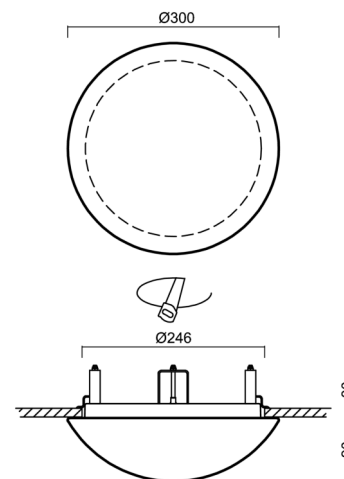

Technical

Types of luminaires	Corridor
Mounting type	semi-recessed
Base material	steel
Shade material	three-layer glass TRIPLEX OPAL
Base color	white Ral9003
Shade color	white
Holding the shade	bayonet
Mounting location	ceiling/wall
Width	300 mm
Length	300 mm
Height	115 mm
Diameter	Ø 300 mm
mounting holes (diameter)	none
Installation wire (diameter)	2xØ16mm
Energy Class	D
Impact strength	IK01
Operating temperature	from -20°C to +30°C

Eulum data for calculation programs are available at www.osmont.cz.

Logistic

EAN	8591728067182
Weight NTTO	1.9 Kg
Weight BTTO	2.2 Kg
Number of cartons	1 pcs
Package volume	0.017 m ³
Package 1 width	0.31 m
Package 1 length	0.31 m
Package 1 height	0.18 m
Warranty*	60 months

Rozměry dutiny pro vestavné svítidlo [mm]:
Dimensions of cavity for recessed luminaire [mm]:

Montáž do pevných materiálů - sádkarton, dřevo.
Mounting into solid materials - plasterboard, wood.

Additional assortment: