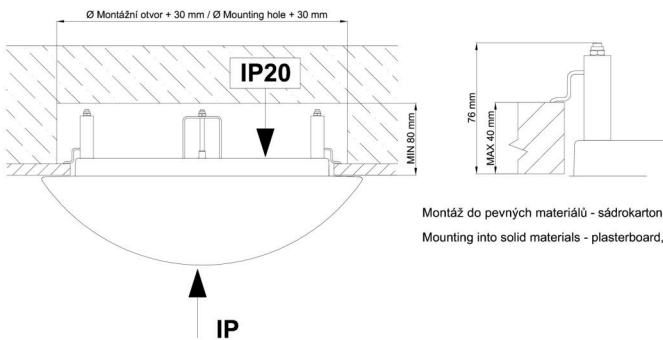

Technical

Types of luminaires	Corridor
Mounting type	semi-recessed
Base material	steel
Shade material	three-layer glass TRIPLEX OPAL
Base color	white Ral9003
Shade color	white
Holding the shade	bayonet
Mounting location	ceiling/wall
Width	300 mm
Length	300 mm
Height	115 mm
Diameter	Ø 300 mm
mounting holes (diameter)	none
Installation wire (diameter)	2xØ16mm
Energy Class	D
Impact strength	IK01
Operating temperature	from -20°C to +30°C

Rozměry dutiny pro vestavné svítidlo [mm]:
Dimensions of cavity for recessed luminaire [mm]:

Montáž do pevných materiálů - sádkarton, dřevo.
Mounting into solid materials - plasterboard, wood.

Additional assortment: