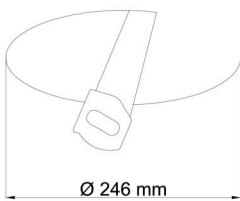

Logistic

EAN	8591728067182
Weight NTTO	1.9 Kg
Weight BTTO	2.2 Kg
Number of cartons	1 pcs
Package volume	0.017 m³
Package 1 width	0.31 m
Package 1 length	0.31 m
Package 1 height	0.18 m
Warranty*	60 months

*The warranty for the batteries is valid for 12 months from the date of purchase.

Installation dimensions: