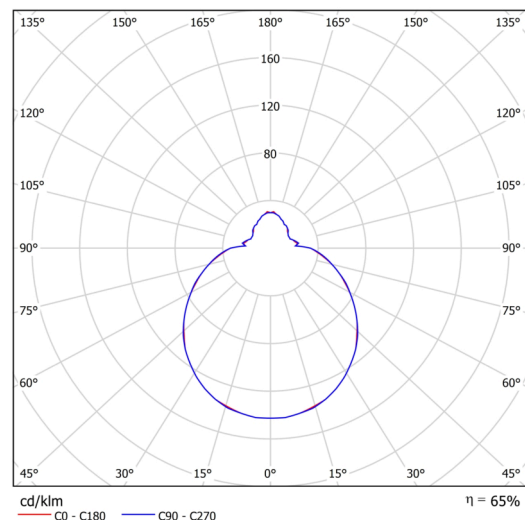

AURA V8

Product code: AUR59327

Type: LED-1L14E350BTV13/013 DALI 3K#

Short description of the luminaire: White semi-recessed LED light DALI with TRIPLEX OPAL glass shade.

Technical

Types of luminaires	Dimmable
Mounting type	semi-recessed
Base material	steel
Shade material	three-layer glass TRIPLEX OPAL
Base color	white Ral9003
Shade color	white
Holding the shade	bayonet
Mounting location	ceiling/wall
Width	300 mm
Length	300 mm
Height	115 mm
Diameter	Ø 300 mm
mounting holes (diameter)	none
Installation wire (diameter)	2xØ16mm
Energy Class	D
Impact strength	IK01
Operating temperature	from -20°C to +30°C

Electric

Power consumption	9 W
Ingress Protection	IP44
Socket	LED modul
terminal block	snap terminal block
Automatic circuit breaker type B10A	31 pcs
Automatic circuit breaker type B16A	50 pcs
Automatic circuit breaker type C10A	52 pcs
Automatic circuit breaker type C16A	85 pcs

Luminous

Lum. flux of luminaire	920 lm
Lum. flux of light source	1420 lm
Luminaire efficacy	102 lm/W
Temperature	3000 K
Rated life time LED L80/B10	100000 hours
CRI	Ra80
MacAdam	3
Blue light hazard	Risk group 0

Eulum data for calculation programs are available at www.osmont.cz.