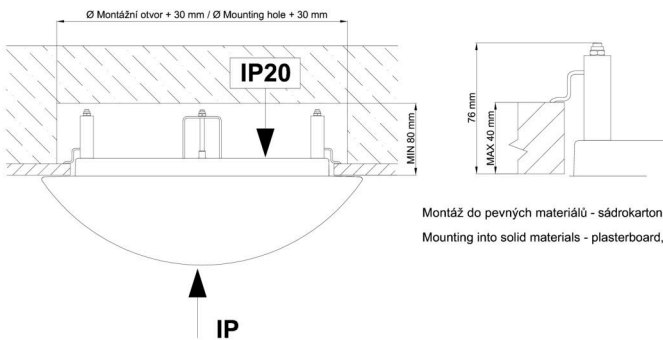

Technical

Types of luminaires	Dimmable
Mounting type	semi-recessed
Base material	steel
Shade material	three-layer glass TRIPLEX OPAL
Base color	white Ral9003
Shade color	white
Holding the shade	bayonet
Mounting location	ceiling/wall
Width	300 mm
Length	300 mm
Height	115 mm
Diameter	Ø 300 mm
mounting holes (diameter)	none
Installation wire (diameter)	2xØ16mm
Energy Class	D
Impact strength	IK01
Operating temperature	from -20°C to +30°C

Rozměry dutiny pro vestavné svítidlo [mm]:
Dimensions of cavity for recessed luminaire [mm]:

Montáž do pevných materiálů - sádkartón, dřevo.
Mounting into solid materials - plasterboard, wood.

Additional assortment: