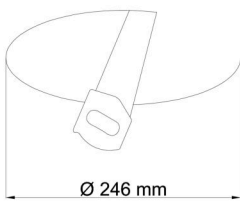

Logistic

EAN	8591728067175
Weight NTTO	1.7 Kg
Weight BTTO	2 Kg
Number of cartons	1 pcs
Package volume	0.017 m³
Package 1 width	0.31 m
Package 1 length	0.31 m
Package 1 height	0.18 m
Warranty*	60 months

*The warranty for the batteries is valid for 12 months from the date of purchase.

Installation dimensions: