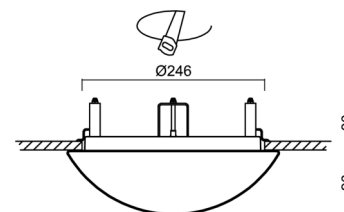

AURA V8

Product code: AUR59327

Type: LED-1L14E350BTV13/013 DALI 3K#

Short description of the luminaire: White semi-recessed LED light DALI with TRIPLEX OPAL glass shade.

Technical

Types of luminaires	Dimmable
Mounting type	semi-recessed
Base material	steel
Shade material	three-layer glass TRIPLEX OPAL
Base color	white Ral9003
Shade color	white
Holding the shade	bayonet
Mounting location	ceiling/wall
Width	300 mm
Length	300 mm
Height	115 mm
Diameter	Ø 300 mm
mounting holes (diameter)	none
Installation wire (diameter)	2xØ16mm
Energy Class	D
Impact strength	IK01
Operating temperature	from -20°C to +30°C

Electric

Power consumption	9 W
Ingress Protection	IP44
Socket	LED modul
terminal block	snap terminal block
Automatic circuit breaker type B10A	31 pcs
Automatic circuit breaker type B16A	50 pcs
Automatic circuit breaker type C10A	52 pcs
Automatic circuit breaker type C16A	85 pcs

Luminous

Lum. flux of luminaire	920 lm
Lum. flux of light source	1420 lm
Luminaire efficacy	102 lm/W
Temperature	3000 K
Rated life time LED L80/B10	100000 hours
CRI	Ra80
MacAdam	3
Blue light hazard	Risk group 0

Eulum data for calculation programs are available at www.osmont.cz.