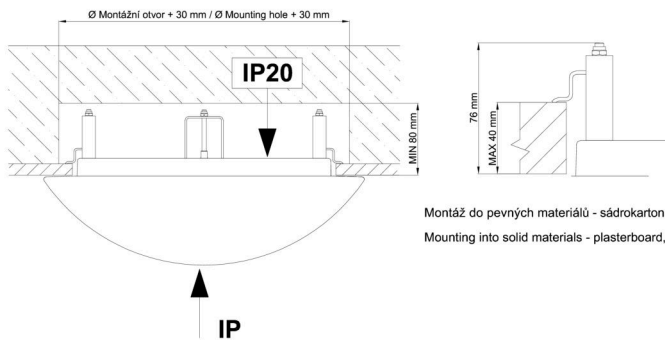

## Technical

Types of luminaires	Sensor
Mounting type	semi-recessed
Base material	steel
Shade material	three-layer glass TRIPLEX OPAL
Base color	white Ral9003
Shade color	white
Holding the shade	bayonet
Mounting location	ceiling/wall
Width	300 mm
Length	300 mm
Height	115 mm
Diameter	ø 300 mm
mounting holes (diameter)	none
Installation wire (diameter)	2xØ16mm
Impact strength	IK01
Operating temperature	from -20°C to +30°C

## Luminous

Blue light hazard	Risk group 0
-------------------	--------------

Eulum data for calculation programs are available at [www.osmont.cz](http://www.osmont.cz).

Logistic

EAN	8591728553319
Weight NTTO	2 Kg
Weight BTTO	2.2 Kg
Number of cartons	1 pcs
Package volume	0.017 m <sup>3</sup>
Package 1 width	0.31 m
Package 1 length	0.31 m
Package 1 height	0.18 m
Warranty*	60 months

\*The warranty for the batteries is valid for 12 months from the date of purchase.

Installation dimensions:

Svítlidlo nesmí být z horní strany zakryto izolací.  
Luminaire must not be covered with insulating matting.

Rozměry dutiny pro vestavné svítidlo [mm]:  
Dimensions of cavity for recessed luminaire [mm]:

Montáž do pevných materiálů - sádkartón, dřevo.  
Mounting into solid materials - plasterboard, wood.