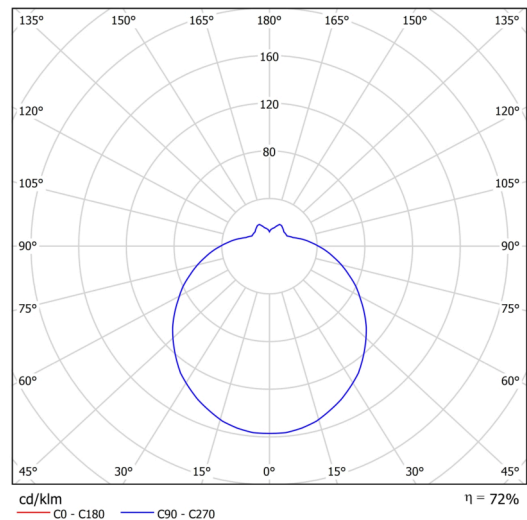

AURA V8

Product code: AUR55331

Type: IN-12BTV13/013 HF*

Short description of the luminaire: White semi-recessed E27 light with sensor with TRIPLEX OPAL glass shade.

Technical

Types of luminaires	Sensor
Mounting type	semi-recessed
Base material	steel
Shade material	three-layer glass TRIPLEX OPAL
Base color	white Ral9003
Shade color	white
Holding the shade	bayonet
Mounting location	ceiling/wall
Width	300 mm
Length	300 mm
Height	115 mm
Diameter	ø 300 mm
mounting holes (diameter)	none
Installation wire (diameter)	2xØ16mm
Impact strength	IK01
Operating temperature	from -20°C to +30°C

Electric

Voltage type	AC
AC voltage	220 - 240 V
Power consumption	25 W
Ingress Protection	IP44
Socket	E27
Sensor	HF
terminal block	snap terminal block

Luminous

Blue light hazard	Risk group 0

Eulum data for calculation programs are available at www.osmont.cz.