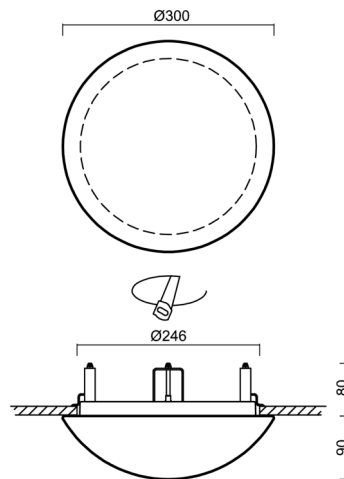

## Technical

Types of luminaires	Sensor
Mounting type	semi-recessed
Base material	steel
Shade material	three-layer glass TRIPLEX OPAL
Base color	white Ral9003
Shade color	white
Holding the shade	bayonet
Mounting location	ceiling/wall
Width	300 mm
Length	300 mm
Height	115 mm
Diameter	ø 300 mm
mounting holes (diameter)	none
Installation wire (diameter)	2xØ16mm
Impact strength	IK01
Operating temperature	from -20°C to +30°C

## Luminous

Blue light hazard	Risk group 0
-------------------	--------------

Eulum data for calculation programs are available at [www.osmont.cz](http://www.osmont.cz).

Logistic

EAN	8591728553319
Weight NTTO	2 Kg
Weight BTTO	2.2 Kg
Number of cartons	1 pcs
Package volume	0.017 m <sup>3</sup>
Package 1 width	0.31 m
Package 1 length	0.31 m
Package 1 height	0.18 m
Warranty*	60 months

Rozměry dutiny pro vestavné svítidlo [mm]:  
Dimensions of cavity for recessed luminaire [mm]:

Montáž do pevných materiálů - sádkartón, dřevo.  
Mounting into solid materials - plasterboard, wood.