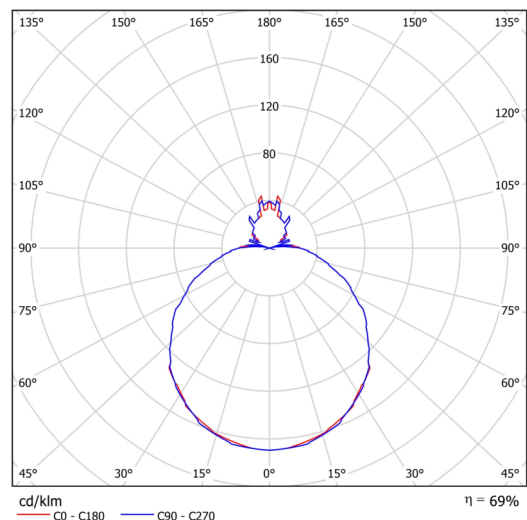

AURA V5

Product code: AUR63146

Type: LED-1L16ET700KV86/082 BT 27-65K#

Short description of the luminaire: White semi-recessed LED light Tunable White with TRIPLEX OPAL glass shade.

Technical

Types of luminaires	Tunable White
Mounting type	semi-recessed
Base material	steel
Shade material	three-layer glass TRIPLEX OPAL
Base color	white Ral9003
Shade color	white
Holding the shade	folding system
Mounting location	ceiling/wall
Width	490 mm
Length	490 mm
Height	130 mm
Diameter	ø 490 mm
mounting holes (diameter)	none
Installation wire (diameter)	2xØ16mm
Energy Class	D
Impact strength	IK01
Operating temperature	from -20°C to +30°C

Electric

Power consumption	33 W
Ingress Protection	IP44
Socket	LED modul
terminal block	snap terminal block
Automatic circuit breaker type B10A	22 pcs
Automatic circuit breaker type B16A	36 pcs

Luminous

Lum. flux of luminaire	3510 lm
Lum. flux of light source	5090 lm
Luminaire efficacy	106 lm/W
Temperature	2700-6500 K
Rated life time LED L80/B10	100000 hours
CRI	Ra80
MacAdam	3
Blue light hazard	Risk group 0

Eulum data for calculation programs are available at www.osmont.cz.