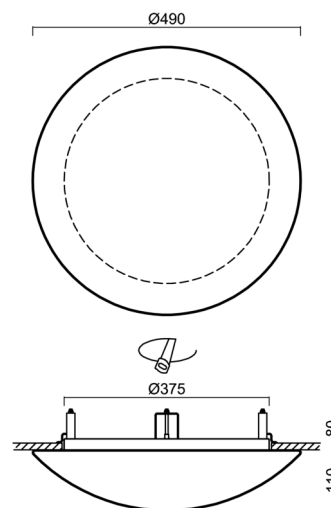

AURA V5

Product code: AUR63146

Type: LED-1L16ET700KV86/082 BT 27-65K#

Short description of the luminaire: White semi-recessed LED light Tunable White with TRIPLEX OPAL glass shade.

Technical

Types of luminaires	Tunable White
Mounting type	semi-recessed
Base material	steel
Shade material	three-layer glass TRIPLEX OPAL
Base color	white Ral9003
Shade color	white
Holding the shade	folding system
Mounting location	ceiling/wall
Width	490 mm
Length	490 mm
Height	130 mm
Diameter	ø 490 mm
mounting holes (diameter)	none
Installation wire (diameter)	2xØ16mm
Energy Class	D
Impact strength	IK01
Operating temperature	from -20°C to +30°C

Electric

Power consumption	33 W
Ingress Protection	IP44
Socket	LED modul
terminal block	snap terminal block
Automatic circuit breaker type B10A	22 pcs
Automatic circuit breaker type B16A	36 pcs

Luminous

Lum. flux of luminaire	3510 lm
Lum. flux of light source	5090 lm
Luminaire efficacy	106 lm/W
Temperature	2700-6500 K
Rated life time LED L80/B10	100000 hours
CRI	Ra80
MacAdam	3
Blue light hazard	Risk group 0

Eulum data for calculation programs are available at www.osmont.cz.