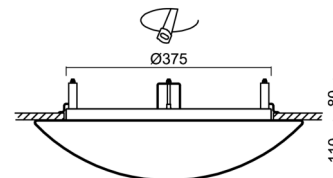

Luminous

Lum. flux of luminaire	3510 lm
Lum. flux of light source	5090 lm
Luminaire efficacy	106 lm/W
Temperature	2700-6500 K
Rated life time LED L80/B10	100000 hours
CRI	Ra80
MacAdam	3
Blue light hazard	Risk group 0

Eulum data for calculation programs are available at www.osmont.cz.