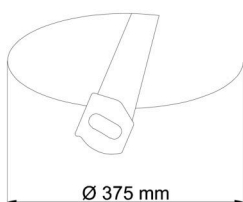

Logistic

EAN	8591728069186
Weight NTTO	4.8 Kg
Weight BTTO	5.3 Kg
Number of cartons	1 pcs
Package volume	0.05 m³
Package 1 width	0.5 m
Package 1 length	0.5 m
Package 1 height	0.2 m
Warranty*	60 months

*The warranty for the batteries is valid for 12 months from the date of purchase.

Installation dimensions: