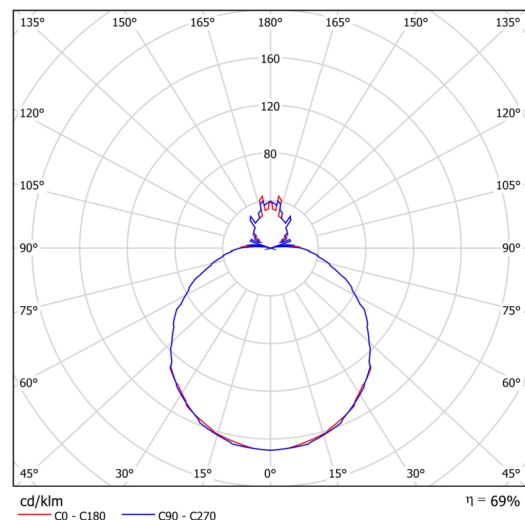

AURA V5

Product code: AUR63093

Type: LED-1L16ET700KV86/082 DALI 27-65K#

Short description of the luminaire: White surface-mounted LED light with Tunable White system with TRIPLEX OPAL glass shade.

Technical

Types of luminaires	Tunable White
Mounting type	semi-recessed
Base material	steel
Shade material	three-layer glass TRIPLEX OPAL
Base color	white Ral9003
Shade color	white
Holding the shade	folding system
Mounting location	ceiling/wall
Width	490 mm
Length	490 mm
Height	130 mm
Diameter	ø 490 mm
mounting holes (diameter)	none
Installation wire (diameter)	2xØ16mm
Energy Class	D
Impact strength	IK01
Operating temperature	from -20°C to +30°C

Electric

Power consumption	33 W
Ingress Protection	IP44
Socket	LED modul
terminal block	snap terminal block
Automatic circuit breaker type B10A	22 pcs
Automatic circuit breaker type B16A	36 pcs

Luminous

Lum. flux of luminaire	3510 lm
Lum. flux of light source	5090 lm
Luminaire efficacy	106 lm/W
Temperature	2700-6500 K
Rated life time LED L80/B10	100000 hours
CRI	Ra80
MacAdam	3
Blue light hazard	Risk group 0

Eulum data for calculation programs are available at www.osmont.cz.