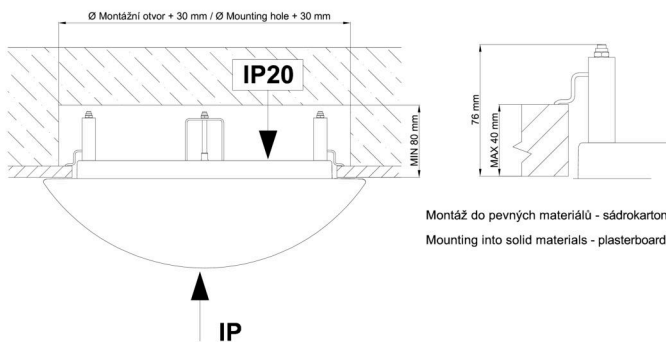

Technical

Types of luminaires	Emergency combined
Mounting type	semi-recessed
Base material	steel
Shade material	three-layer glass TRIPLEX OPAL
Base color	white Ral9003
Shade color	white
Holding the shade	folding system
Mounting location	ceiling/wall
Width	490 mm
Length	490 mm
Height	130 mm
Diameter	ø 490 mm
mounting holes (diameter)	none
Installation wire (diameter)	2xØ16mm
Energy Class	D
Impact strength	IK01
Operating temperature	from 0°C to +30°C

**The warranty for the batteries is valid for 12 months from the date of purchase.*

Installation dimensions:

Svítidlo nesmí být z horní strany zakryto izolací.
Luminaire must not be covered with insulating matting.

Rozměry dutiny pro vestavné svítidlo [mm]:
Dimensions of cavity for recessed luminaire [mm]:

Montáž do pevných materiálů - sádkarton, dřevo.
Mounting into solid materials - plasterboard, wood.

Additional assortment: