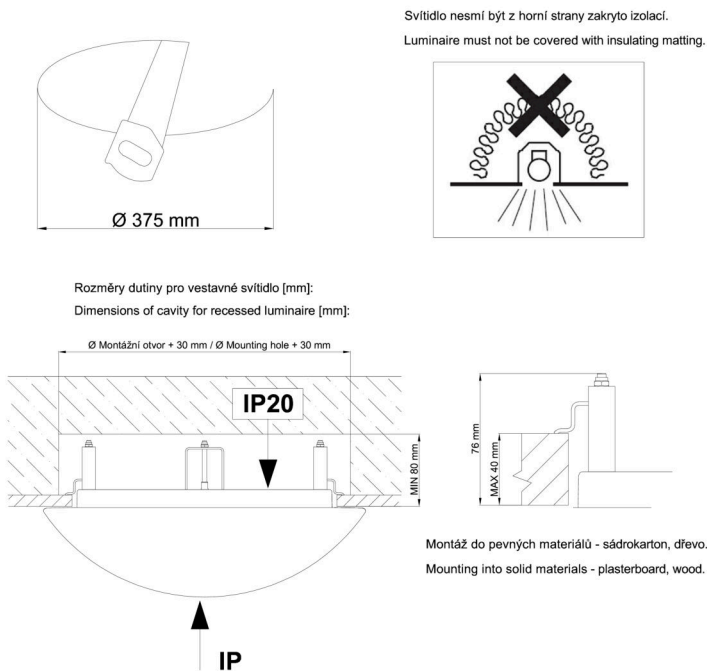

TECHNICAL SHEET

Blue light hazard	Risk group 0

Eulum data for calculation programs are available at www.osmont.cz.

Logistic

EAN	8591728068110
Weight NTTO	5.2 Kg
Weight BTTO	5.7 Kg
Number of cartons	1 pcs
Package volume	0.05 m³
Package 1 width	0.5 m
Package 1 length	0.5 m
Package 1 height	0.2 m
Warranty*	60 months

*The warranty for the batteries is valid for 12 months from the date of purchase.

Installation dimensions: