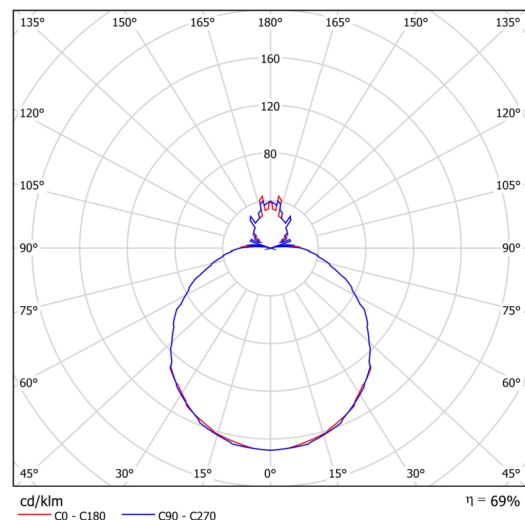

AURA V5

Product code: AUR59869

Type: LED-1L16E500KV86/082/NK1W 4K#

Short description of the luminaire: White semi-recessed LED light with emergency unit combined with TRIPLEX OPAL glass shade.

Technical

Types of luminaires	Emergency combined
Mounting type	semi-recessed
Base material	steel
Shade material	three-layer glass TRIPLEX OPAL
Base color	white Ral9003
Shade color	white
Holding the shade	folding system
Mounting location	ceiling/wall
Width	490 mm
Length	490 mm
Height	130 mm
Diameter	ø 490 mm
mounting holes (diameter)	none
Installation wire (diameter)	2xø16mm
Energy Class	D
Impact strength	IK01
Operating temperature	from 0°C to +30°C

Electric

Power consumption	24 W
Ingress Protection	IP44
Socket	LED modul
Battery type	NiCd
Emergency time	3 hours
terminal block	snap terminal block
Automatic circuit breaker type B10A	26 pcs
Automatic circuit breaker type B16A	40 pcs
Automatic circuit breaker type C10A	30 pcs
Automatic circuit breaker type C16A	48 pcs

Luminous

Lum. flux of luminaire	2700 lm
Lum. flux of light source	3910 lm
Lum. flux of light source in emergency mode	150 lm
Luminaire efficacy	112 lm/W
Temperature	4000 K
Rated life time LED L80/B10	100000 hours
CRI	Ra80
MacAdam	3