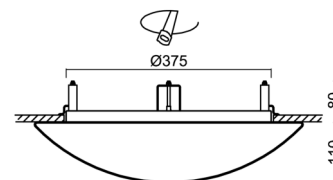

Luminous

Lum. flux of luminaire	2700 lm
Lum. flux of light source	3910 lm
Lum. flux of light source in emergency mode	150 lm
Luminaire efficacy	112 lm/W
Temperature	4000 K
Rated life time LED L80/B10	100000 hours
CRI	Ra80
MacAdam	3