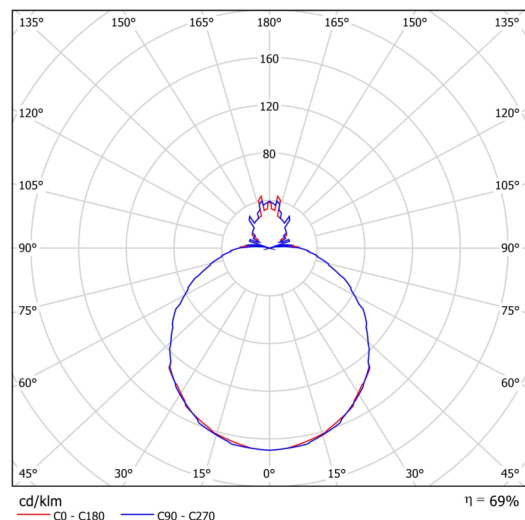

AURA V5

Product code: AUR59867

Type: LED-1L16E700KV86/082 HF CORR 4K#

Short description of the luminaire: White semi-recessed LED light with CORRIDOR function with TRIPLEX OPAL glass shade.

Technical

Types of luminaires	Corridor
Mounting type	semi-recessed
Base material	steel
Shade material	three-layer glass TRIPLEX OPAL
Base color	white Ral9003
Shade color	white
Holding the shade	folding system
Mounting location	ceiling/wall
Width	490 mm
Length	490 mm
Height	130 mm
Diameter	ø 490 mm
mounting holes (diameter)	none
Installation wire (diameter)	2xø16mm
Energy Class	D
Impact strength	IK01
Operating temperature	from -20°C to +30°C

Electric

Power consumption	34 W
Ingress Protection	IP44
Socket	LED modul
Sensor	HF
terminal block	snap terminal block
Automatic circuit breaker type B10A	18 pcs
Automatic circuit breaker type B16A	28 pcs
Automatic circuit breaker type C10A	30 pcs
Automatic circuit breaker type C16A	46 pcs

Luminous

Lum. flux of luminaire	3640 lm
Lum. flux of light source	5270 lm
Luminaire efficacy	107 lm/W
Temperature	4000 K
Rated life time LED L80/B10	100000 hours
CRI	Ra80
MacAdam	3
Blue light hazard	Risk group 0

Eulum data for calculation programs are available at www.osmont.cz.