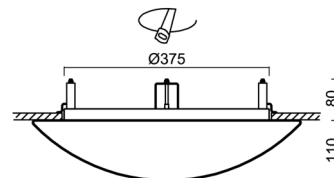

Eulum data for calculation programs are available at www.osmont.cz.