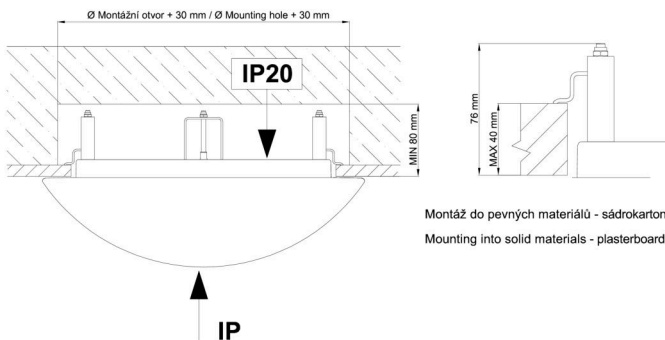

Rozměry dutiny pro vestavné svítidlo [mm]:
Dimensions of cavity for recessed luminaire [mm]:

Additional assortment:

Lampshade

Product code	Name	Color	Description	Picture	Drawing
20005	082	white			