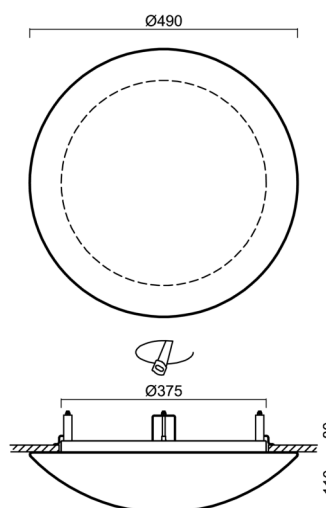

AURA V5

Product code: AUR59862

Type: LED-1L16E500KV86/082 DALI 4K#

Short description of the luminaire: White semi-recessed LED light DALI with TRIPLEX OPAL glass shade.

Technical

Types of luminaires	Dimmable
Mounting type	semi-recessed
Base material	steel
Shade material	three-layer glass TRIPLEX OPAL
Base color	white Ral9003
Shade color	white
Holding the shade	folding system
Mounting location	ceiling/wall
Width	490 mm
Length	490 mm
Height	130 mm
Diameter	ø 490 mm
mounting holes (diameter)	none
Installation wire (diameter)	2xø16mm
Energy Class	D
Impact strength	IK01
Operating temperature	from -20°C to +30°C

Electric

Power consumption	24 W
Ingress Protection	IP44
Socket	LED modul
terminal block	snap terminal block
Automatic circuit breaker type B10A	18 pcs
Automatic circuit breaker type B16A	28 pcs
Automatic circuit breaker type C10A	30 pcs
Automatic circuit breaker type C16A	46 pcs

Luminous

Lum. flux of luminaire	2700 lm
Lum. flux of light source	3910 lm
Luminaire efficacy	112 lm/W
Temperature	4000 K
Rated life time LED L80/B10	100000 hours
CRI	Ra80
MacAdam	3
Blue light hazard	Risk group 0

Eulum data for calculation programs are available at www.osmont.cz.