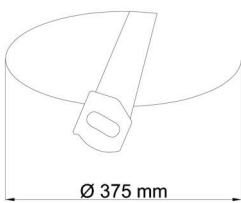

Logistic

EAN	8591728068059
Weight NTTO	4.8 Kg
Weight BTTO	5.3 Kg
Number of cartons	1 pcs
Package volume	0.05 m³
Package 1 width	0.5 m
Package 1 length	0.5 m
Package 1 height	0.2 m
Warranty*	60 months

*The warranty for the batteries is valid for 12 months from the date of purchase.

Installation dimensions: