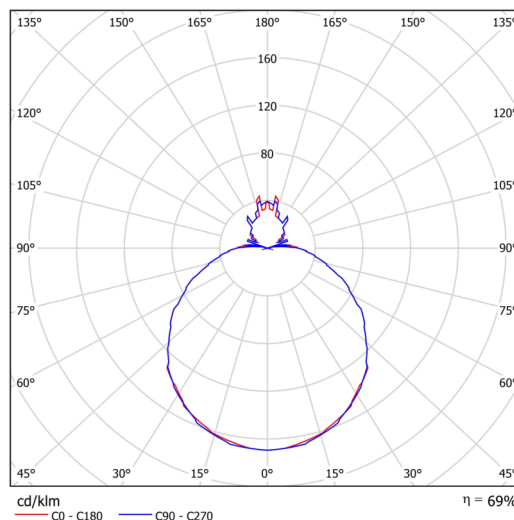

AURA V5

Product code: AUR59862

Type: LED-1L16E500KV86/082 DALI 4K#

Short description of the luminaire: White semi-recessed LED light DALI with TRIPLEX OPAL glass shade.

Technical

Types of luminaires	Dimmable
Mounting type	semi-recessed
Base material	steel
Shade material	three-layer glass TRIPLEX OPAL
Base color	white Ral9003
Shade color	white
Holding the shade	folding system
Mounting location	ceiling/wall
Width	490 mm
Length	490 mm
Height	130 mm
Diameter	ø 490 mm
mounting holes (diameter)	none
Installation wire (diameter)	2xø16mm
Energy Class	D
Impact strength	IK01
Operating temperature	from -20°C to +30°C

Electric

Power consumption	24 W
Ingress Protection	IP44
Socket	LED modul
terminal block	snap terminal block
Automatic circuit breaker type B10A	18 pcs
Automatic circuit breaker type B16A	28 pcs
Automatic circuit breaker type C10A	30 pcs
Automatic circuit breaker type C16A	46 pcs

Luminous

Lum. flux of luminaire	2700 lm
Lum. flux of light source	3910 lm
Luminaire efficacy	112 lm/W
Temperature	4000 K
Rated life time LED L80/B10	100000 hours
CRI	Ra80
MacAdam	3
Blue light hazard	Risk group 0

Eulum data for calculation programs are available at www.osmont.cz.