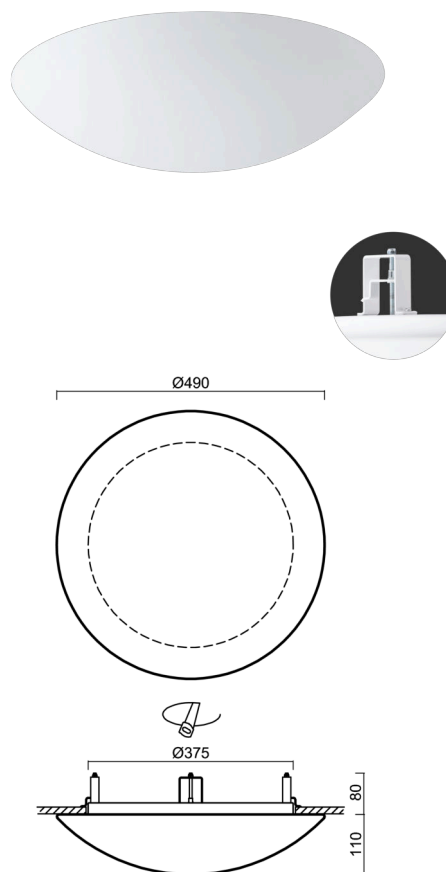

AURA V5

Product code: AUR59860

Type: LED-1L16E500KV86/082 4K#

Short description of the luminaire: White semi-recessed LED light ON/OFF with TRIPLEX OPAL glass shade.

Technical

Types of luminaires	Classic on/off
Mounting type	semi-recessed
Base material	steel
Shade material	three-layer glass TRIPLEX OPAL
Base color	white Ral9003
Shade color	white
Holding the shade	folding system
Mounting location	ceiling/wall
Width	490 mm
Length	490 mm
Height	130 mm
Diameter	ø 490 mm
mounting holes (diameter)	none
Installation wire (diameter)	2xø16mm
Energy Class	D
Impact strength	IK01
Operating temperature	from -20°C to +30°C

Electric

Power consumption	24 W
Ingress Protection	IP44
Socket	LED modul
terminal block	snap terminal block
Automatic circuit breaker type B10A	37 pcs
Automatic circuit breaker type B16A	59 pcs
Automatic circuit breaker type C10A	37 pcs
Automatic circuit breaker type C16A	59 pcs

Luminous

Lum. flux of luminaire	2700 lm
Lum. flux of light source	3910 lm
Luminaire efficacy	112 lm/W
Temperature	4000 K
Rated life time LED L80/B10	100000 hours
CRI	Ra80
MacAdam	3
Blue light hazard	Risk group 0

Eulum data for calculation programs are available at www.osmont.cz.