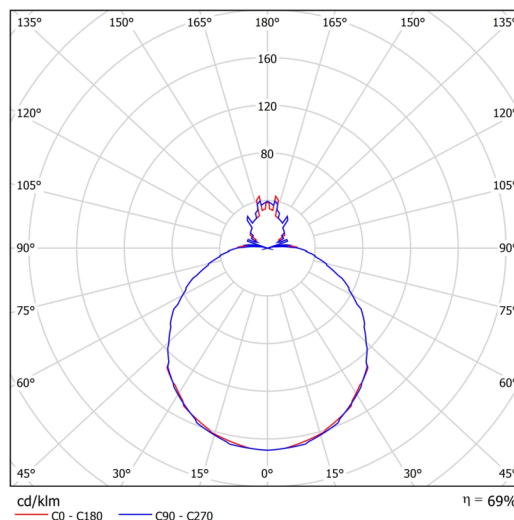

AURA V5

Product code: AUR59860

Type: LED-1L16E500KV86/082 4K#

Short description of the luminaire: White semi-recessed LED light ON/OFF with TRIPLEX OPAL glass shade.

Technical

Types of luminaires	Classic on/off
Mounting type	semi-recessed
Base material	steel
Shade material	three-layer glass TRIPLEX OPAL
Base color	white Ral9003
Shade color	white
Holding the shade	folding system
Mounting location	ceiling/wall
Width	490 mm
Length	490 mm
Height	130 mm
Diameter	ø 490 mm
mounting holes (diameter)	none
Installation wire (diameter)	2xø16mm
Energy Class	D
Impact strength	IK01
Operating temperature	from -20°C to +30°C

Electric

Power consumption	24 W
Ingress Protection	IP44
Socket	LED modul
terminal block	snap terminal block
Automatic circuit breaker type B10A	37 pcs
Automatic circuit breaker type B16A	59 pcs
Automatic circuit breaker type C10A	37 pcs
Automatic circuit breaker type C16A	59 pcs

Luminous

Lum. flux of luminaire	2700 lm
Lum. flux of light source	3910 lm
Luminaire efficacy	112 lm/W
Temperature	4000 K
Rated life time LED L80/B10	100000 hours
CRI	Ra80
MacAdam	3
Blue light hazard	Risk group 0

Eulum data for calculation programs are available at www.osmont.cz.