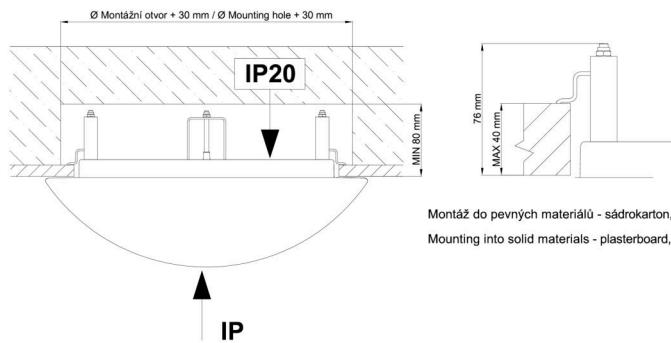

\*The warranty for the batteries is valid for 12 months from the date of purchase.

Installation dimensions:

Svítidlo nesmí být z horní strany zakryto izolací.  
Luminaire must not be covered with insulating matting.

Rozměry dutiny pro vestavné svítidlo [mm]:  
Dimensions of cavity for recessed luminaire [mm]: