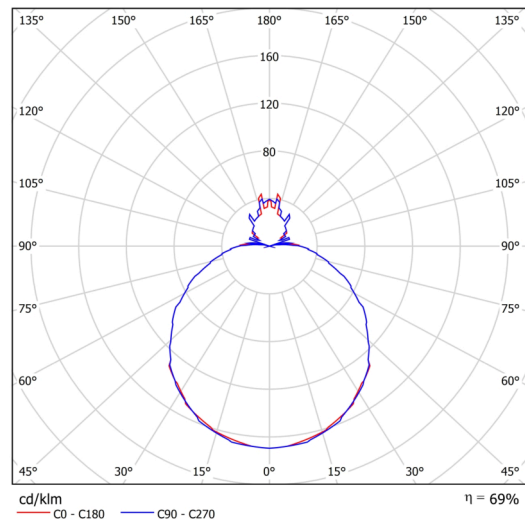

Luminous

Lum. flux of luminaire	3480 lm
Lum. flux of light source	5050 lm
Lum. flux of light source in emergency mode	150 lm
Luminaire efficacy	102 lm/W
Temperature	3000 K
Rated life time LED L80/B10	100000 hours
CRI	Ra80
MacAdam	3