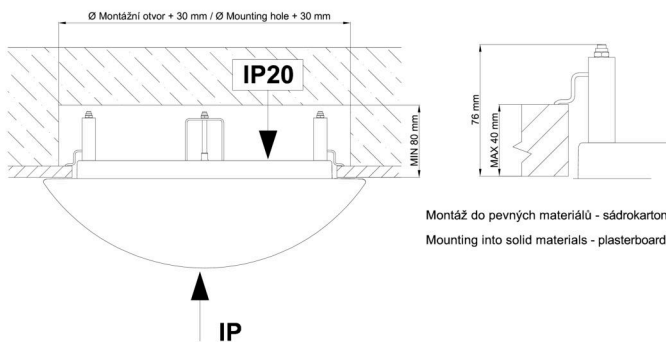

Technical

Types of luminaires	Emergency combined
Mounting type	semi-recessed
Base material	steel
Shade material	three-layer glass TRIPLEX OPAL
Base color	white Ral9003
Shade color	white
Holding the shade	folding system
Mounting location	ceiling/wall
Width	490 mm
Length	490 mm
Height	130 mm
Diameter	ø 490 mm
mounting holes (diameter)	none
Installation wire (diameter)	2xø16mm
Energy Class	D
Impact strength	IK01
Operating temperature	from 0°C to +30°C

**The warranty for the batteries is valid for 12 months from the date of purchase.*

Installation dimensions:

Svítidlo nesmí být z horní strany zakryto izolací.
Luminaire must not be covered with insulating matting.

Rozměry dutiny pro vestavné svítidlo [mm]:
Dimensions of cavity for recessed luminaire [mm]:

Montáž do pevných materiálů - sádkarton, dřevo.
Mounting into solid materials - plasterboard, wood.

Additional assortment: