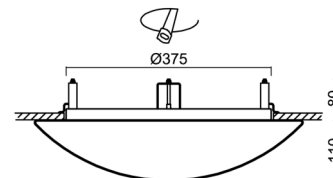

Luminous

Lum. flux of luminaire	2590 lm
Lum. flux of light source	3750 lm
Lum. flux of light source in emergency mode	150 lm
Luminaire efficacy	107 lm/W
Temperature	3000 K
Rated life time LED L80/B10	100000 hours
CRI	Ra80
MacAdam	3