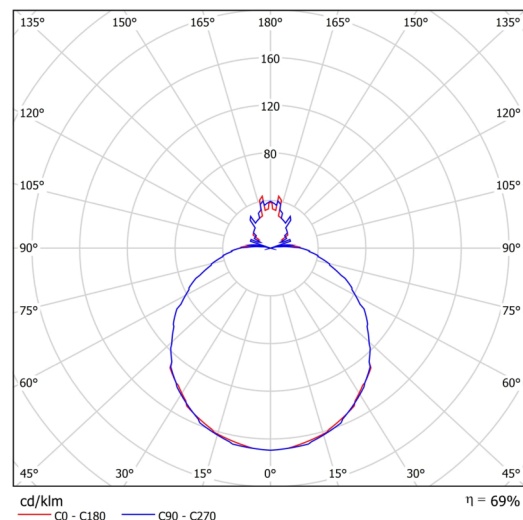

AURA V5

Product code: AUR59369

Type: LED-1L16E500KV86/082/NK1W 3K#

Short description of the luminaire: White semi-recessed LED light with emergency unit combined with TRIPLEX OPAL glass shade.

Technical

Types of luminaires	Emergency combined
Mounting type	semi-recessed
Base material	steel
Shade material	three-layer glass TRIPLEX OPAL
Base color	white Ral9003
Shade color	white
Holding the shade	folding system
Mounting location	ceiling/wall
Width	490 mm
Length	490 mm
Height	130 mm
Diameter	ø 490 mm
mounting holes (diameter)	none
Installation wire (diameter)	2xØ16mm
Energy Class	D
Impact strength	IK01
Operating temperature	from 0°C to +30°C

Electric

Power consumption	24 W
Ingress Protection	IP44
Socket	LED modul
Battery type	NiCd
Emergency time	3 hours
terminal block	snap terminal block
Automatic circuit breaker type B10A	26 pcs
Automatic circuit breaker type B16A	40 pcs
Automatic circuit breaker type C10A	30 pcs
Automatic circuit breaker type C16A	48 pcs

Luminous

Lum. flux of luminaire	2590 lm
Lum. flux of light source	3750 lm
Lum. flux of light source in emergency mode	150 lm
Luminaire efficacy	107 lm/W
Temperature	3000 K
Rated life time LED L80/B10	100000 hours
CRI	Ra80
MacAdam	3