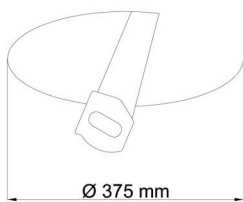

## Technical

Types of luminaires	Emergency combined
Mounting type	semi-recessed
Base material	steel
Shade material	three-layer glass TRIPLEX OPAL
Base color	white Ral9003
Shade color	white
Holding the shade	folding system
Mounting location	ceiling/wall
Width	490 mm
Length	490 mm
Height	130 mm
Diameter	ø 490 mm
mounting holes (diameter)	none
Installation wire (diameter)	2xØ16mm
Energy Class	D
Impact strength	IK01
Operating temperature	from 0°C to +30°C

## Logistic

EAN	8591728067335
Weight NTTO	5.2 Kg
Weight BTTO	5.7 Kg
Number of cartons	1 pcs
Package volume	0.05 m <sup>3</sup>
Package 1 width	0.5 m
Package 1 length	0.5 m
Package 1 height	0.2 m
Warranty*	60 months

## Installation dimensions:

Svítlidlo nesmí být z horní strany zakryto izolací.  
Luminaire must not be covered with insulating matting.

Rozměry dutiny pro vestavné svítidlo [mm]:  
Dimensions of cavity for recessed luminaire [mm]: