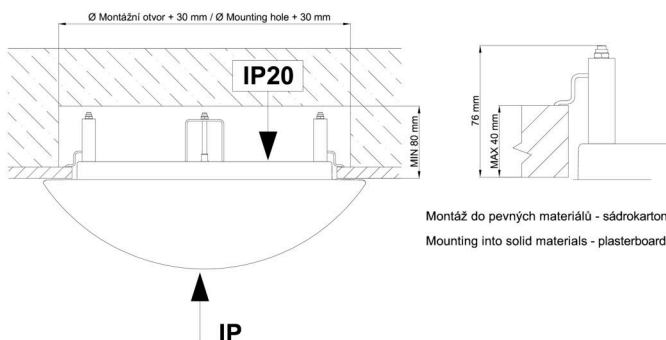

## Technical

Types of luminaires	Emergency combined
Mounting type	semi-recessed
Base material	steel
Shade material	three-layer glass TRIPLEX OPAL
Base color	white Ral9003
Shade color	white
Holding the shade	folding system
Mounting location	ceiling/wall
Width	490 mm
Length	490 mm
Height	130 mm
Diameter	ø 490 mm
mounting holes (diameter)	none
Installation wire (diameter)	2xØ16mm
Energy Class	D
Impact strength	IK01
Operating temperature	from 0°C to +30°C

## Installation dimensions:

Svítlidlo nesmí být z horní strany zakryto izolací.  
Luminaire must not be covered with insulating matting.

Rozměry dutiny pro vestavné svítidlo [mm]:  
Dimensions of cavity for recessed luminaire [mm]: