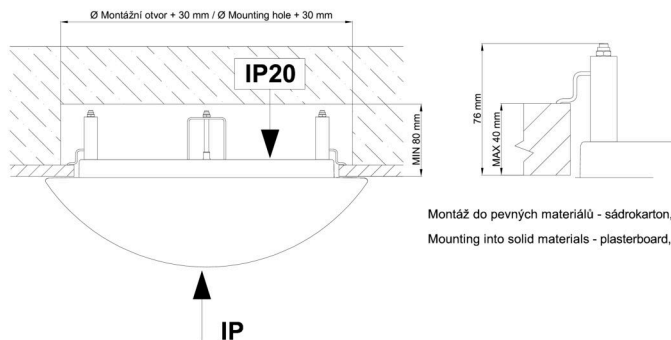

\*The warranty for the batteries is valid for 12 months from the date of purchase.

Installation dimensions:

Svítidlo nesmí být z horní strany zakryto izolací.  
Luminaire must not be covered with insulating matting.

Rozměry dutiny pro vestavné svítidlo [mm]:  
Dimensions of cavity for recessed luminaire [mm]: