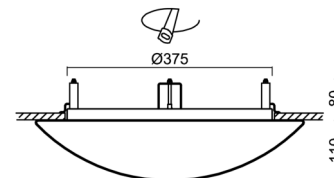

AURA V5

Product code: AUR59362

Type: LED-1L16E500KV86/082 DALI 3K#

Short description of the luminaire: White semi-recessed LED light DALI with TRIPLEX OPAL glass shade.

Technical

Types of luminaires	Dimmable
Mounting type	semi-recessed
Base material	steel
Shade material	three-layer glass TRIPLEX OPAL
Base color	white Ral9003
Shade color	white
Holding the shade	folding system
Mounting location	ceiling/wall
Width	490 mm
Length	490 mm
Height	130 mm
Diameter	ø 490 mm
mounting holes (diameter)	none
Installation wire (diameter)	2xø16mm
Energy Class	D
Impact strength	IK01
Operating temperature	from -20°C to +30°C

Electric

Power consumption	24 W
Ingress Protection	IP44
Socket	LED modul
terminal block	snap terminal block
Automatic circuit breaker type B10A	18 pcs
Automatic circuit breaker type B16A	28 pcs
Automatic circuit breaker type C10A	30 pcs
Automatic circuit breaker type C16A	46 pcs

Luminous

Lum. flux of luminaire	2590 lm
Lum. flux of light source	3750 lm
Luminaire efficacy	107 lm/W
Temperature	3000 K
Rated life time LED L80/B10	100000 hours
CRI	Ra80
MacAdam	3
Blue light hazard	Risk group 0

Eulum data for calculation programs are available at www.osmont.cz.