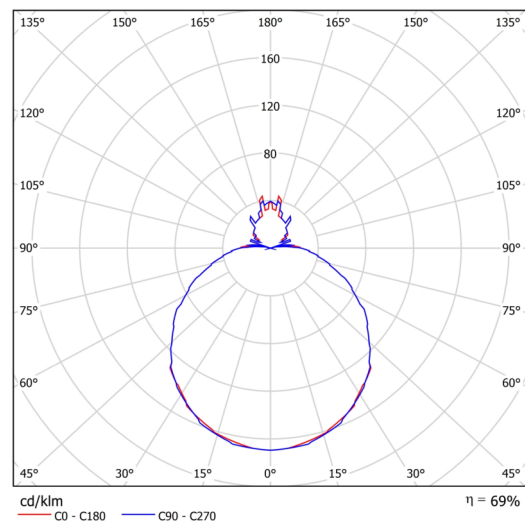

AURA V5

Product code: AUR59362

Type: LED-1L16E500KV86/082 DALI 3K#

Short description of the luminaire: White semi-recessed LED light DALI with TRIPLEX OPAL glass shade.

Technical

Types of luminaires	Dimmable
Mounting type	semi-recessed
Base material	steel
Shade material	three-layer glass TRIPLEX OPAL
Base color	white Ral9003
Shade color	white
Holding the shade	folding system
Mounting location	ceiling/wall
Width	490 mm
Length	490 mm
Height	130 mm
Diameter	ø 490 mm
mounting holes (diameter)	none
Installation wire (diameter)	2xø16mm
Energy Class	D
Impact strength	IK01
Operating temperature	from -20°C to +30°C

Electric

Power consumption	24 W
Ingress Protection	IP44
Socket	LED modul
terminal block	snap terminal block
Automatic circuit breaker type B10A	18 pcs
Automatic circuit breaker type B16A	28 pcs
Automatic circuit breaker type C10A	30 pcs
Automatic circuit breaker type C16A	46 pcs

Luminous

Lum. flux of luminaire	2590 lm
Lum. flux of light source	3750 lm
Luminaire efficacy	107 lm/W
Temperature	3000 K
Rated life time LED L80/B10	100000 hours
CRI	Ra80
MacAdam	3
Blue light hazard	Risk group 0

Eulum data for calculation programs are available at www.osmont.cz.