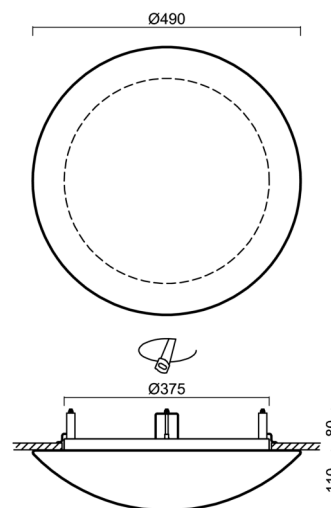

Types of luminaires	Classic on/off
Mounting type	semi-recessed
Base material	steel
Shade material	three-layer glass TRIPLEX OPAL
Base color	white Ral9003
Shade color	white
Holding the shade	folding system
Mounting location	ceiling/wall
Width	490 mm
Length	490 mm
Height	130 mm
Diameter	ø 490 mm
mounting holes (diameter)	none
Installation wire (diameter)	2xØ16mm
Impact strength	IK01
Operating temperature	from -20°C to +30°C

Eulum data for calculation programs are available at www.osmont.cz.

Logistic

EAN	8591728553388
Weight NTTO	4.8 Kg
Weight BTTO	5.3 Kg
Number of cartons	1 pcs
Package volume	0.05 m ³
Package 1 width	0.5 m
Package 1 length	0.5 m
Package 1 height	0.2 m
Warranty*	60 months

Rozměry dutiny pro vestavné svítidlo [mm]:
Dimensions of cavity for recessed luminaire [mm]:

Additional assortment:

Lampshade

Product code	Name	Color	Description	Picture	Drawing
20005	082	white			