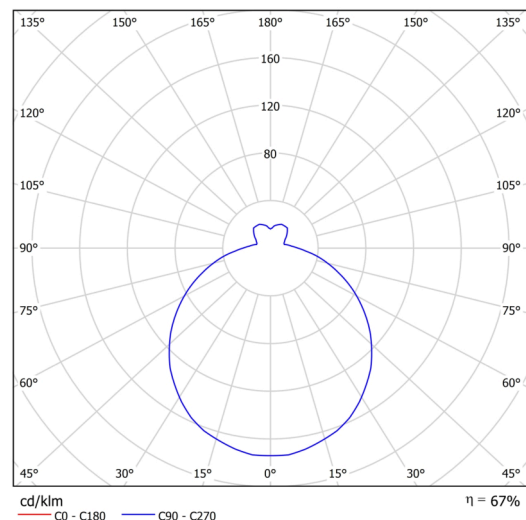

AURA V5

Product code: AUR55338

Type: IN-32KV86/082*

Short description of the luminaire: White semi-recessed E27 light ON/OFF with TRIPLEX OPAL glass shade.

Technical

Types of luminaires	Classic on/off
Mounting type	semi-recessed
Base material	steel
Shade material	three-layer glass TRIPLEX OPAL
Base color	white Ral9003
Shade color	white
Holding the shade	folding system
Mounting location	ceiling/wall
Width	490 mm
Length	490 mm
Height	130 mm
Diameter	ø 490 mm
mounting holes (diameter)	none
Installation wire (diameter)	2xØ16mm
Impact strength	IK01
Operating temperature	from -20°C to +30°C

Electric

Voltage type	AC
AC voltage	220 - 240 V
Power consumption	3x25 W
Ingress Protection	IP44
Socket	E27
terminal block	snap terminal block

Luminous

Blue light hazard	Risk group 0

Eulum data for calculation programs are available at www.osmont.cz.