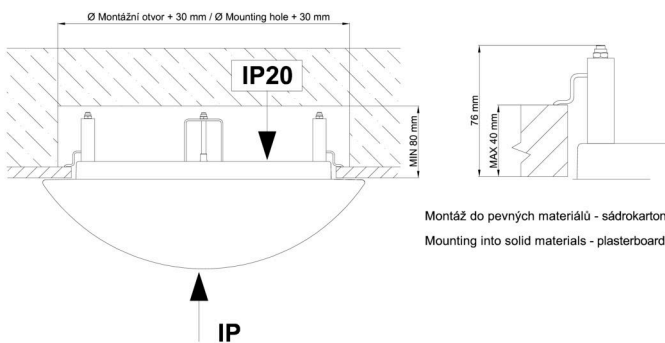

Technical

Types of luminaires	Emergency combined
Mounting type	semi-recessed
Base material	steel
Shade material	three-layer glass TRIPLEX OPAL
Base color	white Ral9003
Shade color	white
Holding the shade	bayonet
Mounting location	ceiling/wall
Width	420 mm
Length	420 mm
Height	104 mm
Diameter	ø 420 mm
mounting holes (diameter)	none
Installation wire (diameter)	2xØ16mm
Energy Class	D
Impact strength	IK01
Operating temperature	from 0°C to +30°C

*The warranty for the batteries is valid for 12 months from the date of purchase.

Installation dimensions:

Svítlidlo nesmí být z horní strany zakryto izolací.
Luminaire must not be covered with insulating matting.

Rozměry dutiny pro vestavné svítidlo [mm]:
Dimensions of cavity for recessed luminaire [mm]:

Montáž do pevných materiálů - sádkarton, dřevo.
Mounting into solid materials - plasterboard, wood.

Additional assortment: