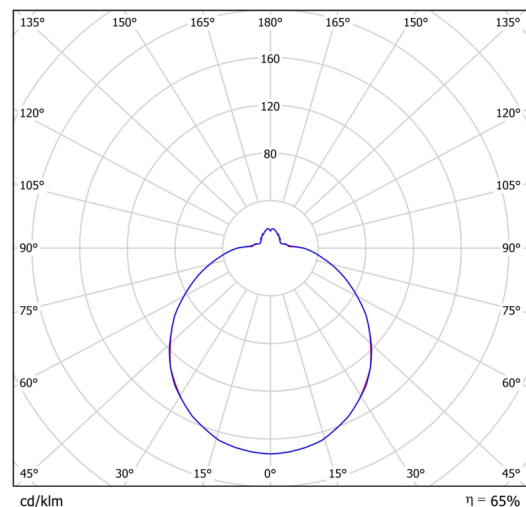

AURA V11

Product code: AUR68615

Type: LED-1L16E500BTV15/015 DALI 4K#

Short description of the luminaire: White semi-recessed LED light DALI with TRIPLEX OPAL glass shade.

Technical

Types of luminaires	Dimmable
Mounting type	semi-recessed
Base material	steel
Shade material	three-layer glass TRIPLEX OPAL
Base color	white Ral9003
Shade color	white
Holding the shade	bayonet
Mounting location	ceiling/wall
Width	420 mm
Length	420 mm
Height	104 mm
Diameter	ø 420 mm
mounting holes (diameter)	none
Installation wire (diameter)	2xø16mm
Energy Class	D
Impact strength	IK01
Operating temperature	from -20°C to +30°C

Electric

Power consumption	24 W
Ingress Protection	IP44
Socket	LED modul
terminal block	snap terminal block
Automatic circuit breaker type B10A	18 pcs
Automatic circuit breaker type B16A	28 pcs
Automatic circuit breaker type C10A	30 pcs
Automatic circuit breaker type C16A	46 pcs

Luminous

Lum. flux of luminaire	2540 lm
Lum. flux of light source	3910 lm
Luminaire efficacy	105 lm/W
Temperature	4000 K
Rated life time LED L80/B10	100000 hours
CRI	Ra80
MacAdam	3
Blue light hazard	Risk group 0

Eulum data for calculation programs are available at www.osmont.cz.