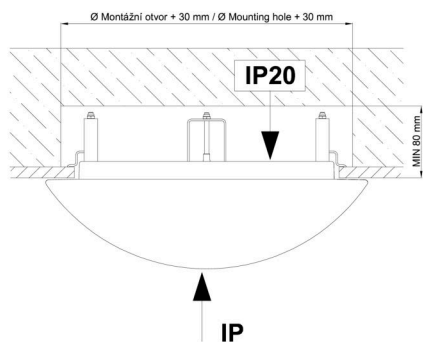

Technical

Types of luminaires	Dimmable
Mounting type	semi-recessed
Base material	steel
Shade material	three-layer glass TRIPLEX OPAL
Base color	white Ral9003
Shade color	white
Holding the shade	bayonet
Mounting location	ceiling/wall
Width	420 mm
Length	420 mm
Height	104 mm
Diameter	ø 420 mm
mounting holes (diameter)	none
Installation wire (diameter)	2xø16mm
Energy Class	D
Impact strength	IK01
Operating temperature	from -20°C to +30°C

Eulum data for calculation programs are available at www.osmont.cz.

Logistic

EAN	8591728070489
Weight NTTO	3.4 Kg
Weight BTTO	3.8 Kg
Number of cartons	1 pcs
Package volume	0.033 m ³
Package 1 width	0.43 m
Package 1 length	0.43 m
Package 1 height	0.18 m
Warranty*	60 months

Rozměry dutiny pro vestavné svítidlo [mm]:
Dimensions of cavity for recessed luminaire [mm]:

Montáž do pevných materiálů - sádkarton, dřevo.
Mounting into solid materials - plasterboard, wood.

Additional assortment: