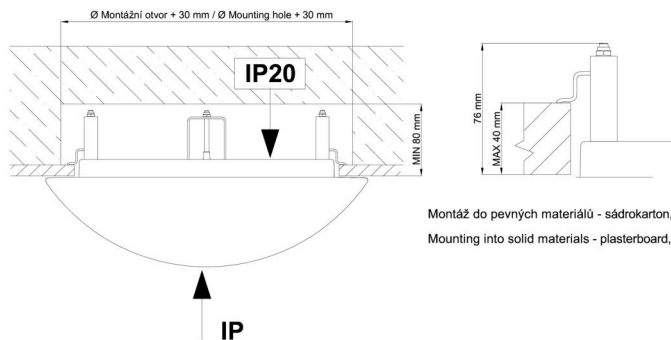

Technical

Types of luminaires	Corridor
Mounting type	semi-recessed
Base material	steel
Shade material	three-layer glass TRIPLEX OPAL
Base color	white Ral9003
Shade color	white
Holding the shade	bayonet
Mounting location	ceiling/wall
Width	420 mm
Length	420 mm
Height	104 mm
Diameter	Ø 420 mm
mounting holes (diameter)	none
Installation wire (diameter)	2xØ16mm
Energy Class	D
Impact strength	IK01
Operating temperature	from -20°C to +30°C

*The warranty for the batteries is valid for 12 months from the date of purchase.

Installation dimensions:

Svítlidlo nesmí být z horní strany zakryto izolací.
Luminaire must not be covered with insulating matting.

Rozměry dutiny pro vestavné svítidlo [mm]:
Dimensions of cavity for recessed luminaire [mm]:

Montáž do pevných materiálů - sádkarton, dřevo.
Mounting into solid materials - plasterboard, wood.

Additional assortment: