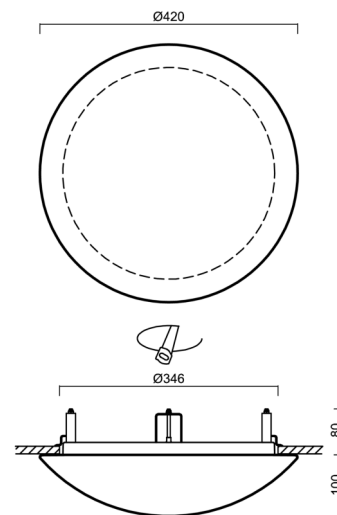

Technical

Types of luminaires	Corridor
Mounting type	semi-recessed
Base material	steel
Shade material	three-layer glass TRIPLEX OPAL
Base color	white Ral9003
Shade color	white
Holding the shade	bayonet
Mounting location	ceiling/wall
Width	420 mm
Length	420 mm
Height	104 mm
Diameter	Ø 420 mm
mounting holes (diameter)	none
Installation wire (diameter)	2xØ16mm
Energy Class	D
Impact strength	IK01
Operating temperature	from -20°C to +30°C

Eulum data for calculation programs are available at www.osmont.cz.

Logistic

EAN	8591728070434
Weight NTTO	3.4 Kg
Weight BTTO	3.8 Kg
Number of cartons	1 pcs
Package volume	0.033 m ³
Package 1 width	0.43 m
Package 1 length	0.43 m
Package 1 height	0.18 m
Warranty*	60 months

Rozměry dutiny pro vestavné svítidlo [mm]:
Dimensions of cavity for recessed luminaire [mm]:

Montáž do pevných materiálů - sádkarton, dřevo.
Mounting into solid materials - plasterboard, wood.

Additional assortment:

Lampshade

Product code	Name	Color	Description	Picture	Drawing
20056	015	white		