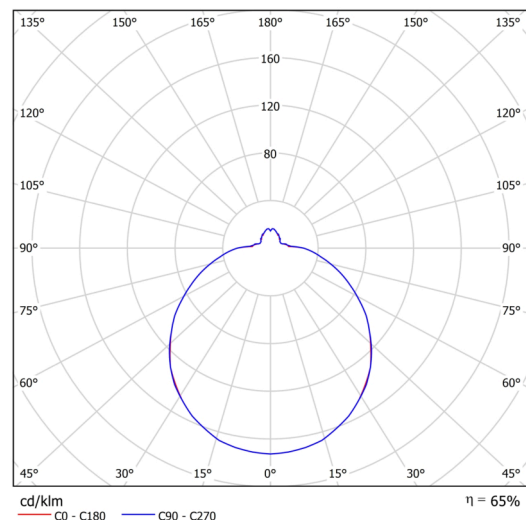

AURA V11

Product code: AUR68610

Type: LED-1L16E350BTV15/015 HF CORR 4K#

Short description of the luminaire: White semi-recessed LED light with CORRIDOR function with TRIPLEX OPAL glass shade.

Technical

Types of luminaires	Corridor
Mounting type	semi-recessed
Base material	steel
Shade material	three-layer glass TRIPLEX OPAL
Base color	white Ral9003
Shade color	white
Holding the shade	bayonet
Mounting location	ceiling/wall
Width	420 mm
Length	420 mm
Height	104 mm
Diameter	Ø 420 mm
mounting holes (diameter)	none
Installation wire (diameter)	2xØ16mm
Energy Class	D
Impact strength	IK01
Operating temperature	from -20°C to +30°C

Electric

Power consumption	17 W
Ingress Protection	IP44
Socket	LED modul
Sensor	HF
terminal block	snap terminal block
Automatic circuit breaker type B10A	18 pcs
Automatic circuit breaker type B16A	28 pcs
Automatic circuit breaker type C10A	30 pcs
Automatic circuit breaker type C16A	46 pcs

Luminous

Lum. flux of luminaire	1800 lm
Lum. flux of light source	2770 lm
Luminaire efficacy	105 lm/W
Temperature	4000 K
Rated life time LED L80/B10	100000 hours
CRI	Ra80
MacAdam	3
Blue light hazard	Risk group 0

Eulum data for calculation programs are available at www.osmont.cz.