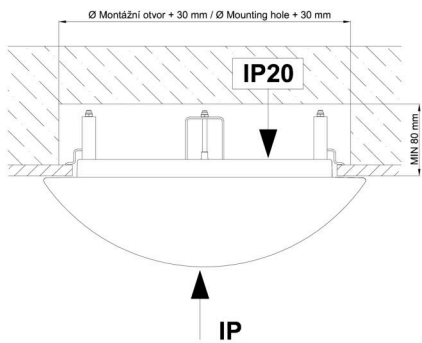

Technical

Types of luminaires	Sensor
Mounting type	semi-recessed
Base material	steel
Shade material	three-layer glass TRIPLEX OPAL
Base color	white Ral9003
Shade color	white
Holding the shade	bayonet
Mounting location	ceiling/wall
Width	420 mm
Length	420 mm
Height	104 mm
Diameter	Ø 420 mm
mounting holes (diameter)	none
Installation wire (diameter)	2xØ16mm
Energy Class	D
Impact strength	IK01
Operating temperature	from -20°C to +30°C

Eulum data for calculation programs are available at www.osmont.cz.

Logistic

EAN	8591728070410
Weight NTTO	3.4 Kg
Weight BTTO	3.8 Kg
Number of cartons	1 pcs
Package volume	0.033 m ³
Package 1 width	0.43 m
Package 1 length	0.43 m
Package 1 height	0.18 m
Warranty*	60 months

Rozměry dutiny pro vestavné svítidlo [mm]:
Dimensions of cavity for recessed luminaire [mm]:

Montáž do pevných materiálů - sádkarton, dřevo.
Mounting into solid materials - plasterboard, wood.

Additional assortment: