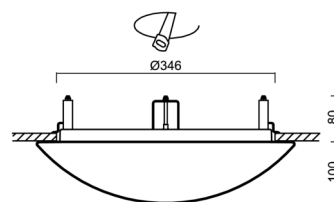

AURA V11

Product code: AUR68608

Type: LED-1L16E350BTV15/015 HF 4K#

Short description of the luminaire: White semi-recessed LED light with sensor with TRIPLEX OPAL glass shade.

Technical

Types of luminaires	Sensor
Mounting type	semi-recessed
Base material	steel
Shade material	three-layer glass TRIPLEX OPAL
Base color	white Ral9003
Shade color	white
Holding the shade	bayonet
Mounting location	ceiling/wall
Width	420 mm
Length	420 mm
Height	104 mm
Diameter	Ø 420 mm
mounting holes (diameter)	none
Installation wire (diameter)	2xØ16mm
Energy Class	D
Impact strength	IK01
Operating temperature	from -20°C to +30°C

Electric

Power consumption	17 W
Ingress Protection	IP44
Socket	LED modul
Sensor	HF
terminal block	snap terminal block
Automatic circuit breaker type B10A	65 pcs
Automatic circuit breaker type B16A	105 pcs
Automatic circuit breaker type C10A	39 pcs
Automatic circuit breaker type C16A	63 pcs

Luminous

Lum. flux of luminaire	1800 lm
Lum. flux of light source	2770 lm
Luminaire efficacy	105 lm/W
Temperature	4000 K
Rated life time LED L80/B10	100000 hours
CRI	Ra80
MacAdam	3
Blue light hazard	Risk group 0

Eulum data for calculation programs are available at www.osmont.cz.