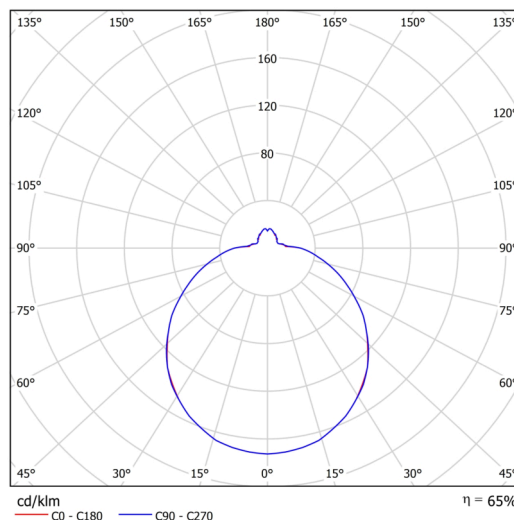

AURA V11

Product code: AUR68608

Type: LED-1L16E350BTV15/015 HF 4K#

Short description of the luminaire: White semi-recessed LED light with sensor with TRIPLEX OPAL glass shade.

Technical

Types of luminaires	Sensor
Mounting type	semi-recessed
Base material	steel
Shade material	three-layer glass TRIPLEX OPAL
Base color	white Ral9003
Shade color	white
Holding the shade	bayonet
Mounting location	ceiling/wall
Width	420 mm
Length	420 mm
Height	104 mm
Diameter	Ø 420 mm
mounting holes (diameter)	none
Installation wire (diameter)	2xØ16mm
Energy Class	D
Impact strength	IK01
Operating temperature	from -20°C to +30°C

Electric

Power consumption	17 W
Ingress Protection	IP44
Socket	LED modul
Sensor	HF
terminal block	snap terminal block
Automatic circuit breaker type B10A	65 pcs
Automatic circuit breaker type B16A	105 pcs
Automatic circuit breaker type C10A	39 pcs
Automatic circuit breaker type C16A	63 pcs

Luminous

Lum. flux of luminaire	1800 lm
Lum. flux of light source	2770 lm
Luminaire efficacy	105 lm/W
Temperature	4000 K
Rated life time LED L80/B10	100000 hours
CRI	Ra80
MacAdam	3
Blue light hazard	Risk group 0

Eulum data for calculation programs are available at www.osmont.cz.