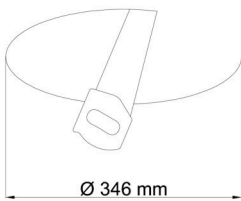

Logistic

EAN	8591728070014
Weight NTTO	3.4 Kg
Weight BTTO	3.8 Kg
Number of cartons	1 pcs
Package volume	0.033 m³
Package 1 width	0.43 m
Package 1 length	0.43 m
Package 1 height	0.18 m
Warranty*	60 months

*The warranty for the batteries is valid for 12 months from the date of purchase.

Installation dimensions: