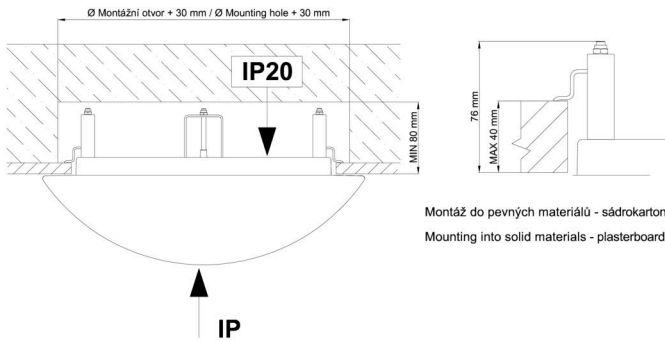

Technical

Types of luminaires	Corridor
Mounting type	semi-recessed
Base material	steel
Shade material	three-layer glass TRIPLEX OPAL
Base color	white Ral9003
Shade color	white
Holding the shade	bayonet
Mounting location	ceiling/wall
Width	420 mm
Length	420 mm
Height	104 mm
Diameter	ø 420 mm
mounting holes (diameter)	none
Installation wire (diameter)	2xø16mm
Energy Class	D
Impact strength	IK01
Operating temperature	from -20°C to +30°C

Eulum data for calculation programs are available at www.osmont.cz.

Logistic

EAN	8591728070014
Weight NTTO	3.4 Kg
Weight BTTO	3.8 Kg
Number of cartons	1 pcs
Package volume	0.033 m ³
Package 1 width	0.43 m
Package 1 length	0.43 m
Package 1 height	0.18 m
Warranty*	60 months

*The warranty for the batteries is valid for 12 months from the date of purchase.

Installation dimensions:

Svítlidlo nesmí být z horní strany zakryto izolací.
Luminaire must not be covered with insulating matting.

Rozměry dutiny pro vestavné svítidlo [mm]:
Dimensions of cavity for recessed luminaire [mm]:

Montáž do pevných materiálů - sádkarton, dřevo.
Mounting into solid materials - plasterboard, wood.

Additional assortment: