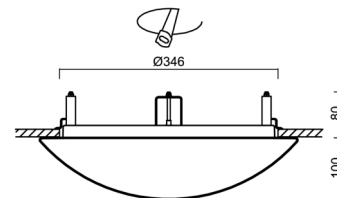

Eulum data for calculation programs are available at www.osmont.cz.