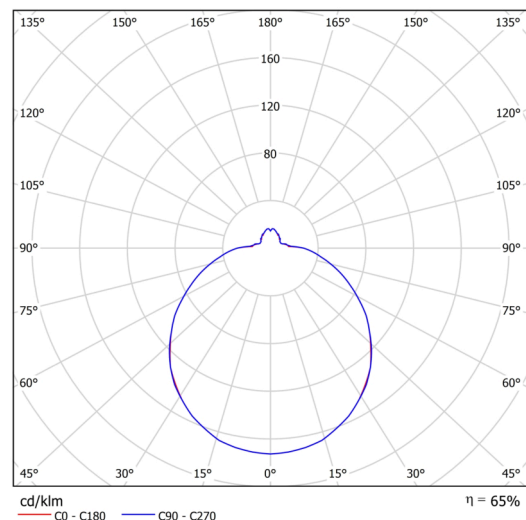

AURA V11

Product code: AUR68116

Type: LED-1L16E500BTV15/015 HF CORR 3K#

Short description of the luminaire: White semi-recessed LED light with CORRIDOR function with TRIPLEX OPAL glass shade.

Technical

Types of luminaires	Corridor
Mounting type	semi-recessed
Base material	steel
Shade material	three-layer glass TRIPLEX OPAL
Base color	white Ral9003
Shade color	white
Holding the shade	bayonet
Mounting location	ceiling/wall
Width	420 mm
Length	420 mm
Height	104 mm
Diameter	ø 420 mm
mounting holes (diameter)	none
Installation wire (diameter)	2xø16mm
Energy Class	D
Impact strength	IK01
Operating temperature	from -20°C to +30°C

Electric

Power consumption	24 W
Ingress Protection	IP44
Socket	LED modul
Sensor	HF
terminal block	snap terminal block
Automatic circuit breaker type B10A	18 pcs
Automatic circuit breaker type B16A	28 pcs
Automatic circuit breaker type C10A	30 pcs
Automatic circuit breaker type C16A	46 pcs

Luminous

Lum. flux of luminaire	2440 lm
Lum. flux of light source	3750 lm
Luminaire efficacy	101 lm/W
Temperature	3000 K
Rated life time LED L80/B10	100000 hours
CRI	Ra80
MacAdam	3
Blue light hazard	Risk group 0

Eulum data for calculation programs are available at www.osmont.cz.