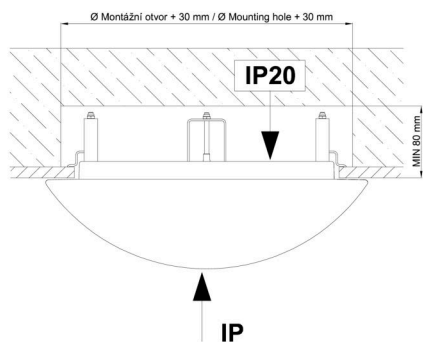

Technical

Types of luminaires	Dimmable
Mounting type	semi-recessed
Base material	steel
Shade material	three-layer glass TRIPLEX OPAL
Base color	white Ral9003
Shade color	white
Holding the shade	bayonet
Mounting location	ceiling/wall
Width	420 mm
Length	420 mm
Height	104 mm
Diameter	ø 420 mm
mounting holes (diameter)	none
Installation wire (diameter)	2xø16mm
Energy Class	D
Impact strength	IK01
Operating temperature	from -20°C to +30°C

Eulum data for calculation programs are available at www.osmont.cz.

Logistic

EAN	8591728070007
Weight NTTO	3.4 Kg
Weight BTTO	3.8 Kg
Number of cartons	1 pcs
Package volume	0.033 m ³
Package 1 width	0.43 m
Package 1 length	0.43 m
Package 1 height	0.18 m
Warranty*	60 months

Rozměry dutiny pro vestavné svítidlo [mm]:
Dimensions of cavity for recessed luminaire [mm]:

Montáž do pevných materiálů - sádkarton, dřevo.
Mounting into solid materials - plasterboard, wood.

Additional assortment: