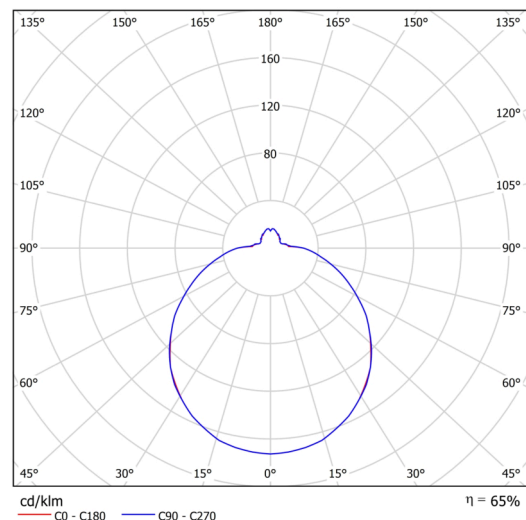

AURA V11

Product code: AUR68115

Type: LED-1L16E500BTV15/015 DALI 3K#

Short description of the luminaire: White semi-recessed LED light DALI with TRIPLEX OPAL glass shade.

Technical

Types of luminaires	Dimmable
Mounting type	semi-recessed
Base material	steel
Shade material	three-layer glass TRIPLEX OPAL
Base color	white Ral9003
Shade color	white
Holding the shade	bayonet
Mounting location	ceiling/wall
Width	420 mm
Length	420 mm
Height	104 mm
Diameter	ø 420 mm
mounting holes (diameter)	none
Installation wire (diameter)	2xø16mm
Energy Class	D
Impact strength	IK01
Operating temperature	from -20°C to +30°C

Electric

Power consumption	24 W
Ingress Protection	IP44
Socket	LED modul
terminal block	snap terminal block
Automatic circuit breaker type B10A	18 pcs
Automatic circuit breaker type B16A	28 pcs
Automatic circuit breaker type C10A	30 pcs
Automatic circuit breaker type C16A	46 pcs

Luminous

Lum. flux of luminaire	2440 lm
Lum. flux of light source	3750 lm
Luminaire efficacy	101 lm/W
Temperature	3000 K
Rated life time LED L80/B10	100000 hours
CRI	Ra80
MacAdam	3
Blue light hazard	Risk group 0

Eulum data for calculation programs are available at www.osmont.cz.