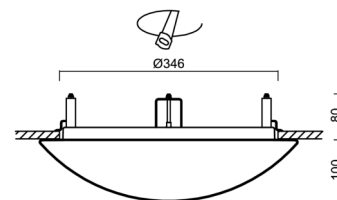

AURA V11

Product code: AUR68115

Type: LED-1L16E500BTV15/015 DALI 3K#

Short description of the luminaire: White semi-recessed LED light DALI with TRIPLEX OPAL glass shade.

Technical

Types of luminaires	Dimmable
Mounting type	semi-recessed
Base material	steel
Shade material	three-layer glass TRIPLEX OPAL
Base color	white Ral9003
Shade color	white
Holding the shade	bayonet
Mounting location	ceiling/wall
Width	420 mm
Length	420 mm
Height	104 mm
Diameter	ø 420 mm
mounting holes (diameter)	none
Installation wire (diameter)	2xø16mm
Energy Class	D
Impact strength	IK01
Operating temperature	from -20°C to +30°C

Electric

Power consumption	24 W
Ingress Protection	IP44
Socket	LED modul
terminal block	snap terminal block
Automatic circuit breaker type B10A	18 pcs
Automatic circuit breaker type B16A	28 pcs
Automatic circuit breaker type C10A	30 pcs
Automatic circuit breaker type C16A	46 pcs

Luminous

Lum. flux of luminaire	2440 lm
Lum. flux of light source	3750 lm
Luminaire efficacy	101 lm/W
Temperature	3000 K
Rated life time LED L80/B10	100000 hours
CRI	Ra80
MacAdam	3
Blue light hazard	Risk group 0

Eulum data for calculation programs are available at www.osmont.cz.