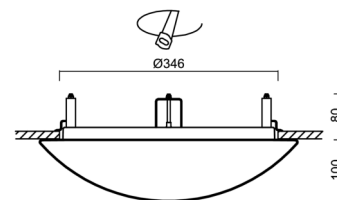

Eulum data for calculation programs are available at www.osmont.cz.