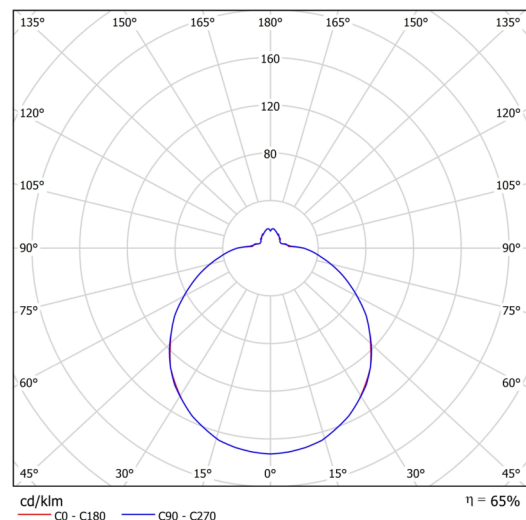

AURA V11

Product code: AUR68114

Type: LED-1L16E500BTV15/015 HF 3K#

Short description of the luminaire: White semi-recessed LED light with sensor with TRIPLEX OPAL glass shade.

Technical

Types of luminaires	Sensor
Mounting type	semi-recessed
Base material	steel
Shade material	three-layer glass TRIPLEX OPAL
Base color	white Ral9003
Shade color	white
Holding the shade	bayonet
Mounting location	ceiling/wall
Width	420 mm
Length	420 mm
Height	104 mm
Diameter	ø 420 mm
mounting holes (diameter)	none
Installation wire (diameter)	2xø16mm
Energy Class	D
Impact strength	IK01
Operating temperature	from -20°C to +30°C

Electric

Power consumption	24 W
Ingress Protection	IP44
Socket	LED modul
Sensor	HF
terminal block	snap terminal block
Automatic circuit breaker type B10A	37 pcs
Automatic circuit breaker type B16A	59 pcs
Automatic circuit breaker type C10A	37 pcs
Automatic circuit breaker type C16A	59 pcs

Luminous

Lum. flux of luminaire	2440 lm
Lum. flux of light source	3750 lm
Luminaire efficacy	101 lm/W
Temperature	3000 K
Rated life time LED L80/B10	100000 hours
CRI	Ra80
MacAdam	3
Blue light hazard	Risk group 0

Eulum data for calculation programs are available at www.osmont.cz.