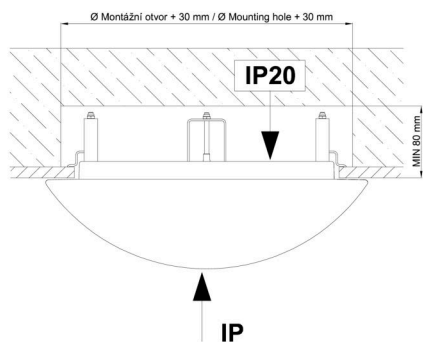

## Technical

Types of luminaires	Classic on/off
Mounting type	semi-recessed
Base material	steel
Shade material	three-layer glass TRIPLEX OPAL
Base color	white Ral9003
Shade color	white
Holding the shade	bayonet
Mounting location	ceiling/wall
Width	420 mm
Length	420 mm
Height	104 mm
Diameter	ø 420 mm
mounting holes (diameter)	none
Installation wire (diameter)	2xø16mm
Energy Class	D
Impact strength	IK01
Operating temperature	from -20°C to +30°C

Eulum data for calculation programs are available at [www.osmont.cz](http://www.osmont.cz).

Logistic

EAN	8591728069988
Weight NTTO	3.2 Kg
Weight BTTO	3.6 Kg
Number of cartons	1 pcs
Package volume	0.033 m <sup>3</sup>
Package 1 width	0.43 m
Package 1 length	0.43 m
Package 1 height	0.18 m
Warranty*	60 months

Rozměry dutiny pro vestavné svítidlo [mm]:  
Dimensions of cavity for recessed luminaire [mm]:

Montáž do pevných materiálů - sádkarton, dřevo.  
Mounting into solid materials - plasterboard, wood.