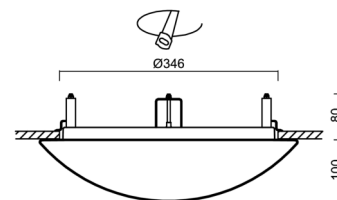

AURA V11

Product code: AUR68113

Type: LED-1L16E500BTV15/015 3K#

Short description of the luminaire: White semi-recessed LED light ON/OFF with TRIPLEX OPAL glass shade.

Technical

Types of luminaires	Classic on/off
Mounting type	semi-recessed
Base material	steel
Shade material	three-layer glass TRIPLEX OPAL
Base color	white Ral9003
Shade color	white
Holding the shade	bayonet
Mounting location	ceiling/wall
Width	420 mm
Length	420 mm
Height	104 mm
Diameter	ø 420 mm
mounting holes (diameter)	none
Installation wire (diameter)	2xø16mm
Energy Class	D
Impact strength	IK01
Operating temperature	from -20°C to +30°C

Electric

Power consumption	24 W
Ingress Protection	IP44
Socket	LED modul
terminal block	snap terminal block
Automatic circuit breaker type B10A	37 pcs
Automatic circuit breaker type B16A	59 pcs
Automatic circuit breaker type C10A	37 pcs
Automatic circuit breaker type C16A	59 pcs

Luminous

Lum. flux of luminaire	2440 lm
Lum. flux of light source	3750 lm
Luminaire efficacy	101 lm/W
Temperature	3000 K
Rated life time LED L80/B10	100000 hours
CRI	Ra80
MacAdam	3
Blue light hazard	Risk group 0

Eulum data for calculation programs are available at www.osmont.cz.