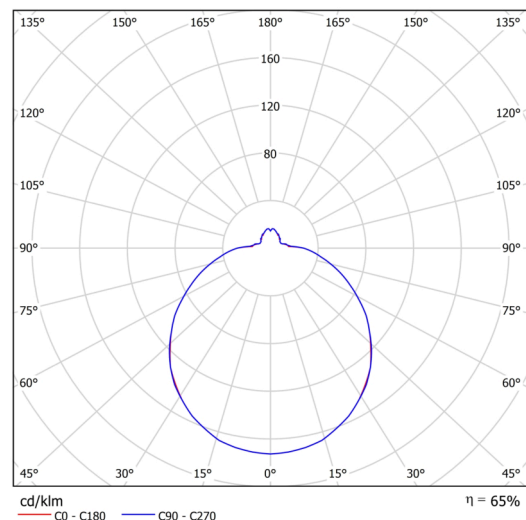

AURA V11

Product code: AUR68113

Type: LED-1L16E500BTV15/015 3K#

Short description of the luminaire: White semi-recessed LED light ON/OFF with TRIPLEX OPAL glass shade.

Technical

Types of luminaires	Classic on/off
Mounting type	semi-recessed
Base material	steel
Shade material	three-layer glass TRIPLEX OPAL
Base color	white Ral9003
Shade color	white
Holding the shade	bayonet
Mounting location	ceiling/wall
Width	420 mm
Length	420 mm
Height	104 mm
Diameter	ø 420 mm
mounting holes (diameter)	none
Installation wire (diameter)	2xø16mm
Energy Class	D
Impact strength	IK01
Operating temperature	from -20°C to +30°C

Electric

Power consumption	24 W
Ingress Protection	IP44
Socket	LED modul
terminal block	snap terminal block
Automatic circuit breaker type B10A	37 pcs
Automatic circuit breaker type B16A	59 pcs
Automatic circuit breaker type C10A	37 pcs
Automatic circuit breaker type C16A	59 pcs

Luminous

Lum. flux of luminaire	2440 lm
Lum. flux of light source	3750 lm
Luminaire efficacy	101 lm/W
Temperature	3000 K
Rated life time LED L80/B10	100000 hours
CRI	Ra80
MacAdam	3
Blue light hazard	Risk group 0

Eulum data for calculation programs are available at www.osmont.cz.