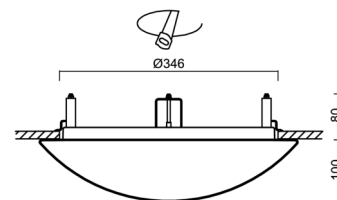

Luminous

Lum. flux of luminaire	1730 lm
Lum. flux of light source	2660 lm
Lum. flux of light source in emergency mode	150 lm
Luminaire efficacy	101 lm/W
Temperature	3000 K
Rated life time LED L80/B10	100000 hours
CRI	Ra80
MacAdam	3