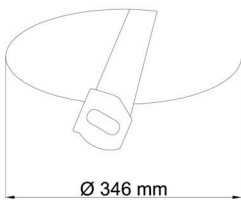

Installation dimensions: