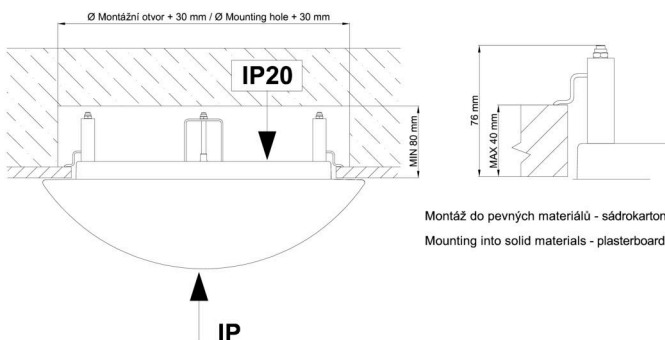

Technical

Types of luminaires	Emergency combined
Mounting type	semi-recessed
Base material	steel
Shade material	three-layer glass TRIPLEX OPAL
Base color	white Ral9003
Shade color	white
Holding the shade	bayonet
Mounting location	ceiling/wall
Width	420 mm
Length	420 mm
Height	104 mm
Diameter	ø 420 mm
mounting holes (diameter)	none
Installation wire (diameter)	2xØ16mm
Energy Class	D
Impact strength	IK01
Operating temperature	from 0°C to +30°C

TECHNICAL SHEET

Blue light hazard	Risk group 0
-------------------	--------------

Eulum data for calculation programs are available at www.osmont.cz.

Logistic

EAN	8591728069964
Weight NTTO	3.4 Kg
Weight BTTO	3.8 Kg
Number of cartons	1 pcs
Package volume	0.033 m ³
Package 1 width	0.43 m
Package 1 length	0.43 m
Package 1 height	0.18 m
Warranty*	60 months

*The warranty for the batteries is valid for 12 months from the date of purchase.

Installation dimensions:

Svítlidlo nesmí být z horní strany zakryto izolací.
Luminaire must not be covered with insulating matting.

Rozměry dutiny pro vestavné svítidlo [mm]:
Dimensions of cavity for recessed luminaire [mm]:

Montáž do pevných materiálů - sádkarton, dřevo.
Mounting into solid materials - plasterboard, wood.

Additional assortment: