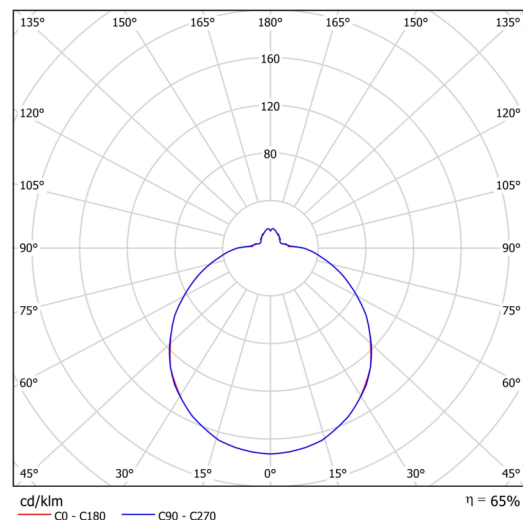

AURA V11

Product code: AUR68111

Type: LED-1L16E350BTV15/015/NK1W 3K#

Short description of the luminaire: White semi-recessed LED light with emergency unit combined with TRIPLEX OPAL glass shade.

Technical

Types of luminaires	Emergency combined
Mounting type	semi-recessed
Base material	steel
Shade material	three-layer glass TRIPLEX OPAL
Base color	white Ral9003
Shade color	white
Holding the shade	bayonet
Mounting location	ceiling/wall
Width	420 mm
Length	420 mm
Height	104 mm
Diameter	ø 420 mm
mounting holes (diameter)	none
Installation wire (diameter)	2xØ16mm
Energy Class	D
Impact strength	IK01
Operating temperature	from 0°C to +30°C

Electric

Power consumption	17 W
Ingress Protection	IP44
Socket	LED modul
Battery type	NiCd
Emergency time	3 hours
terminal block	snap terminal block
Automatic circuit breaker type B10A	37 pcs
Automatic circuit breaker type B16A	58 pcs
Automatic circuit breaker type C10A	32 pcs
Automatic circuit breaker type C16A	50 pcs

Luminous

Lum. flux of luminaire	1730 lm
Lum. flux of light source	2660 lm
Lum. flux of light source in emergency mode	150 lm
Luminaire efficacy	101 lm/W
Temperature	3000 K
Rated life time LED L80/B10	100000 hours
CRI	Ra80
MacAdam	3