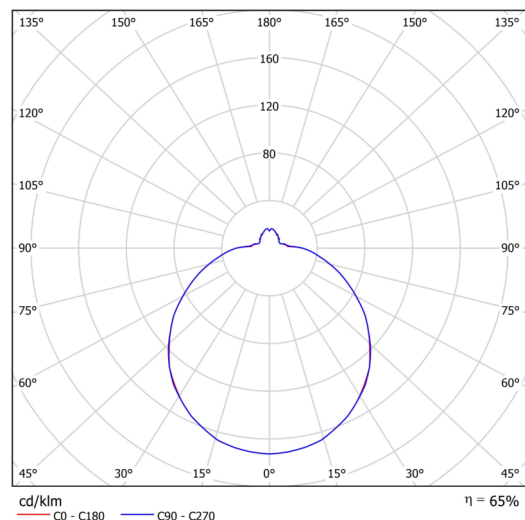

AURA V11

Product code: AUR68109

Type: LED-1L16E350BTV15/015 DALI 3K#

Short description of the luminaire: White semi-recessed LED light DALI with TRIPLEX OPAL glass shade.

Technical

Types of luminaires	Dimmable
Mounting type	semi-recessed
Base material	steel
Shade material	three-layer glass TRIPLEX OPAL
Base color	white Ral9003
Shade color	white
Holding the shade	bayonet
Mounting location	ceiling/wall
Width	420 mm
Length	420 mm
Height	104 mm
Diameter	ø 420 mm
mounting holes (diameter)	none
Installation wire (diameter)	2xø16mm
Energy Class	D
Impact strength	IK01
Operating temperature	from -20°C to +30°C

Electric

Power consumption	17 W
Ingress Protection	IP44
Socket	LED modul
terminal block	snap terminal block
Automatic circuit breaker type B10A	18 pcs
Automatic circuit breaker type B16A	28 pcs
Automatic circuit breaker type C10A	30 pcs
Automatic circuit breaker type C16A	46 pcs

Luminous

Lum. flux of luminaire	1730 lm
Lum. flux of light source	2660 lm
Luminaire efficacy	101 lm/W
Temperature	3000 K
Rated life time LED L80/B10	100000 hours
CRI	Ra80
MacAdam	3
Blue light hazard	Risk group 0

Eulum data for calculation programs are available at www.osmont.cz.