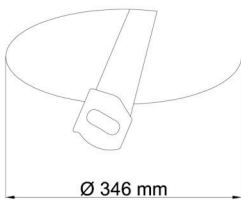

Logistic

EAN	8591728069940
Weight NTTO	3.4 Kg
Weight BTTO	3.8 Kg
Number of cartons	1 pcs
Package volume	0.033 m³
Package 1 width	0.43 m
Package 1 length	0.43 m
Package 1 height	0.18 m
Warranty*	60 months

*The warranty for the batteries is valid for 12 months from the date of purchase.

Installation dimensions: