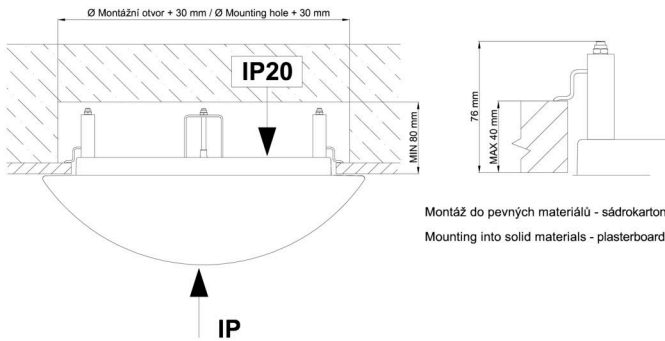

Technical

Types of luminaires	Dimmable
Mounting type	semi-recessed
Base material	steel
Shade material	three-layer glass TRIPLEX OPAL
Base color	white Ral9003
Shade color	white
Holding the shade	bayonet
Mounting location	ceiling/wall
Width	420 mm
Length	420 mm
Height	104 mm
Diameter	ø 420 mm
mounting holes (diameter)	none
Installation wire (diameter)	2xø16mm
Energy Class	D
Impact strength	IK01
Operating temperature	from -20°C to +30°C

Eulum data for calculation programs are available at www.osmont.cz.

Logistic

EAN	8591728069940
Weight NTTO	3.4 Kg
Weight BTTO	3.8 Kg
Number of cartons	1 pcs
Package volume	0.033 m ³
Package 1 width	0.43 m
Package 1 length	0.43 m
Package 1 height	0.18 m
Warranty*	60 months

*The warranty for the batteries is valid for 12 months from the date of purchase.

Installation dimensions:

Svítlidlo nesmí být z horní strany zakryto izolací.
Luminaire must not be covered with insulating matting.

Rozměry dutiny pro vestavné svítidlo [mm]:
Dimensions of cavity for recessed luminaire [mm]:

Montáž do pevných materiálů - sádkarton, dřevo.
Mounting into solid materials - plasterboard, wood.

Additional assortment: