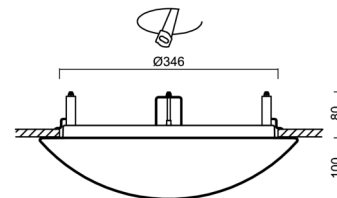

AURA V11

Product code: AUR68109

Type: LED-1L16E350BTV15/015 DALI 3K#

Short description of the luminaire: White semi-recessed LED light DALI with TRIPLEX OPAL glass shade.

Technical

Types of luminaires	Dimmable
Mounting type	semi-recessed
Base material	steel
Shade material	three-layer glass TRIPLEX OPAL
Base color	white Ral9003
Shade color	white
Holding the shade	bayonet
Mounting location	ceiling/wall
Width	420 mm
Length	420 mm
Height	104 mm
Diameter	ø 420 mm
mounting holes (diameter)	none
Installation wire (diameter)	2xø16mm
Energy Class	D
Impact strength	IK01
Operating temperature	from -20°C to +30°C

Electric

Power consumption	17 W
Ingress Protection	IP44
Socket	LED modul
terminal block	snap terminal block
Automatic circuit breaker type B10A	18 pcs
Automatic circuit breaker type B16A	28 pcs
Automatic circuit breaker type C10A	30 pcs
Automatic circuit breaker type C16A	46 pcs

Luminous

Lum. flux of luminaire	1730 lm
Lum. flux of light source	2660 lm
Luminaire efficacy	101 lm/W
Temperature	3000 K
Rated life time LED L80/B10	100000 hours
CRI	Ra80
MacAdam	3
Blue light hazard	Risk group 0

Eulum data for calculation programs are available at www.osmont.cz.