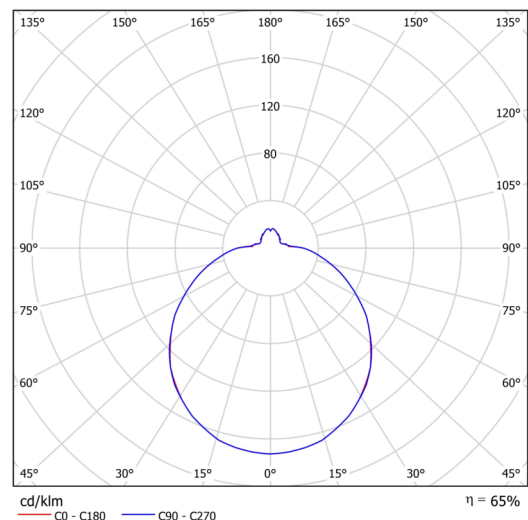

AURA V11

Product code: AUR63145

Type: LED-1L16ET500BTV15/015 BT 27-65K#

Short description of the luminaire: White semi-recessed LED light Tunable White with TRIPLEX OPAL glass shade.

Technical

Types of luminaires	Tunable White
Mounting type	semi-recessed
Base material	steel
Shade material	three-layer glass TRIPLEX OPAL
Base color	white Ral9003
Shade color	white
Holding the shade	bayonet
Mounting location	ceiling/wall
Width	420 mm
Length	420 mm
Height	104 mm
Diameter	ø 420 mm
mounting holes (diameter)	none
Installation wire (diameter)	2xø16mm
Energy Class	D
Impact strength	IK01
Operating temperature	from -20°C to +30°C

Electric

Power consumption	23 W
Ingress Protection	IP44
Socket	LED modul
terminal block	snap terminal block
Automatic circuit breaker type B10A	22 pcs
Automatic circuit breaker type B16A	36 pcs

Luminous

Lum. flux of luminaire	2410 lm
Lum. flux of light source	3700 lm
Luminaire efficacy	104 lm/W
Temperature	2700-6500 K
Rated life time LED L80/B10	100000 hours
CRI	Ra80
MacAdam	3
Blue light hazard	Risk group 0

Eulum data for calculation programs are available at www.osmont.cz.