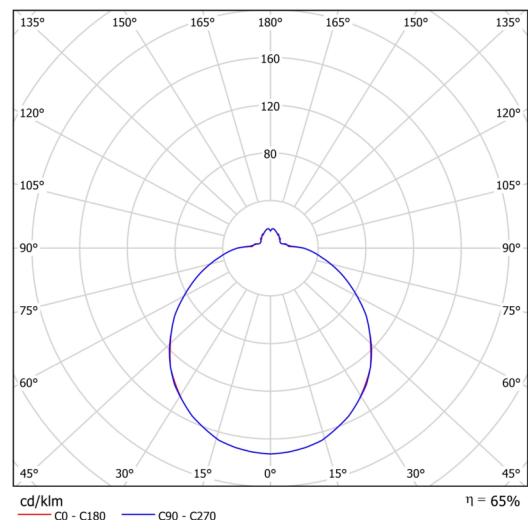

AURA V11

Product code: AUR63145

Type: LED-1L16ET500BTV15/015 BT 27-65K#

Short description of the luminaire: White colour | semi-recessed LED light with Bluetooth Tunable White system | TRIPLEX OPAL hand blown glass shade |

Technical

Types of luminaires	Tunable White
Mounting type	semi-recessed
Base material	steel
Shade material	three-layer glass TRIPLEX OPAL
Base color	white Ral9003
Shade color	white
Holding the shade	bayonet
Mounting location	ceiling/wall
Width	420 mm
Length	420 mm
Height	104 mm
Diameter	ø 420 mm
mounting holes (diameter)	none
Cable entrance	2xø16mm
Energy Class	D
Impact strength	IK01
Operating temperature	from -20°C to +30°C

Electric

Power consumption	23 W
Ingress Protection	IP44
Socket	LED modul
terminal block	snap terminal block
Automatic circuit breaker type B10A	22 pcs
Automatic circuit breaker type B16A	36 pcs

Luminous

Lum. flux of luminaire	2410 lm
Lum. flux of light source	3700 lm
Luminaire efficacy	104 lm/W
Temperature	2700-6500 K
Rated life time LED L80/B10	100000 hours
CRI	Ra80
MacAdam	3
Blue light hazard	Risk group 0

Eulum data for calculation programs are available at www.osmont.cz.