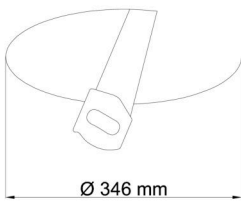

Logistic

EAN	8591728069223
Weight NTTO	3.2 Kg
Weight BTTO	3.6 Kg
Number of cartons	1 pcs
Package volume	0.033 m³
Package 1 width	0.43 m
Package 1 length	0.43 m
Package 1 height	0.18 m
Warranty*	60 months

*The warranty for the batteries is valid for 12 months from the date of purchase.

Installation dimensions: