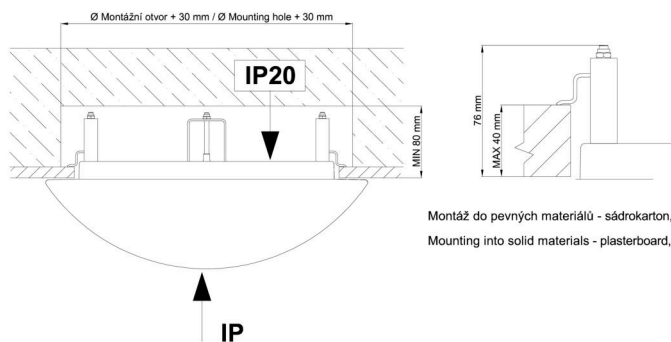

Technical

Types of luminaires	Tunable White
Mounting type	semi-recessed
Base material	steel
Shade material	three-layer glass TRIPLEX OPAL
Base color	white Ral9003
Shade color	white
Holding the shade	bayonet
Mounting location	ceiling/wall
Width	420 mm
Length	420 mm
Height	104 mm
Diameter	ø 420 mm
mounting holes (diameter)	none
Installation wire (diameter)	2xø16mm
Energy Class	D
Impact strength	IK01
Operating temperature	from -20°C to +30°C

*The warranty for the batteries is valid for 12 months from the date of purchase.

Installation dimensions:

Svítlidlo nesmí být z horní strany zakryto izolací.
Luminaire must not be covered with insulating matting.

Rozměry dutiny pro vestavné svítidlo [mm]:
Dimensions of cavity for recessed luminaire [mm]:

Montáž do pevných materiálů - sádkarton, dřevo.
Mounting into solid materials - plasterboard, wood.

Additional assortment: