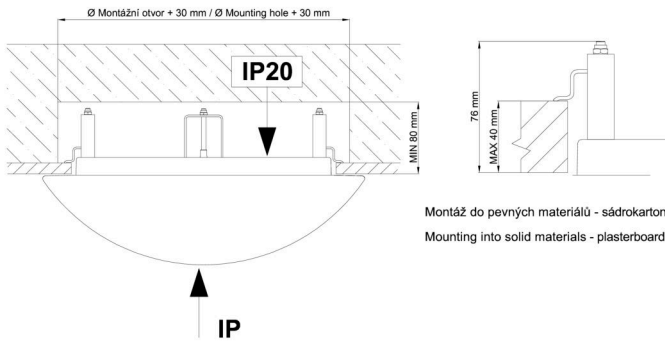

## Technical

Types of luminaires	Tunable White
Mounting type	semi-recessed
Base material	steel
Shade material	three-layer glass TRIPLEX OPAL
Base color	white Ral9003
Shade color	white
Holding the shade	bayonet
Mounting location	ceiling/wall
Width	420 mm
Length	420 mm
Height	104 mm
Diameter	ø 420 mm
mounting holes (diameter)	none
Cable entrance	2xø16mm
Energy Class	D
Impact strength	IK01
Operating temperature	from -20°C to +30°C

Eulum data for calculation programs are available at [www.osmont.cz](http://www.osmont.cz).

Logistic

EAN	8591728069223
Weight NTTO	3.2 Kg
Weight BTTO	3.6 Kg
Number of cartons	1 pcs
Package volume	0.033 m <sup>3</sup>
Package 1 width	0.43 m
Package 1 length	0.43 m
Package 1 height	0.18 m
Warranty*	60 months

\*The warranty for the batteries is valid for 12 months from the date of purchase.

Installation dimensions:

Svítlidlo nesmí být z horní strany zakryto izolací.  
Luminaire must not be covered with insulating matting.

Rozměry dutiny pro vestavné svítidlo [mm]:  
Dimensions of cavity for recessed luminaire [mm]:

Montáž do pevných materiálů - sádkarton, dřevo.  
Mounting into solid materials - plasterboard, wood.