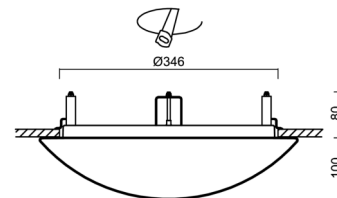

Luminous

Lum. flux of luminaire	2410 lm
Lum. flux of light source	3700 lm
Luminaire efficacy	104 lm/W
Temperature	2700-6500 K
Rated life time LED L80/B10	100000 hours
CRI	Ra80
MacAdam	3
Blue light hazard	Risk group 0

Eulum data for calculation programs are available at www.osmont.cz.