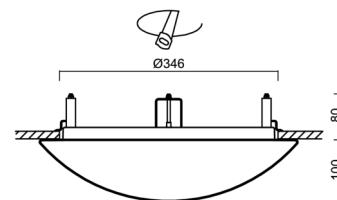

Luminous

Lum. flux of luminaire	2410 lm
Lum. flux of light source	3700 lm
Luminaire efficacy	104 lm/W
Temperature	2700-6500 K
Rated life time LED L80/B10	100000 hours
CRI	Ra80
MacAdam	3
Blue light hazard	Risk group 0

Eulum data for calculation programs are available at www.osmont.cz.