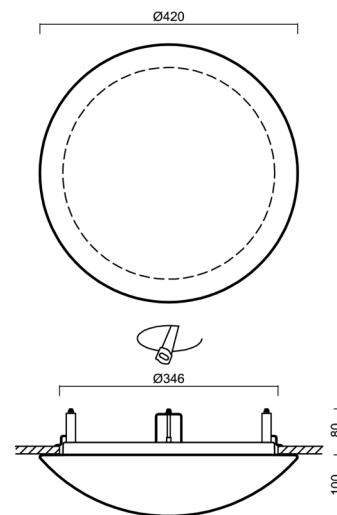

## Technical

Types of luminaires	Classic on/off
Mounting type	semi-recessed
Base material	steel
Shade material	three-layer glass TRIPLEX OPAL
Base color	white Ral9003
Shade color	white
Holding the shade	bayonet
Mounting location	ceiling/wall
Width	420 mm
Length	420 mm
Height	104 mm
Diameter	ø 420 mm
mounting holes (diameter)	none
Installation wire (diameter)	2xØ16mm
Impact strength	IK01
Operating temperature	from -20°C to +30°C

## Luminous

Blue light hazard	Risk group 0
-------------------	--------------

Eulum data for calculation programs are available at [www.osmont.cz](http://www.osmont.cz).

Logistic

EAN	8591728553340
Weight NTTO	3.25 Kg
Weight BTTO	3.6 Kg
Number of cartons	1 pcs
Package volume	0.033 m <sup>3</sup>
Package 1 width	0.43 m
Package 1 length	0.43 m
Package 1 height	0.18 m
Warranty*	60 months

Rozměry dutiny pro vestavné svítidlo [mm]:  
Dimensions of cavity for recessed luminaire [mm]:

Montáž do pevných materiálů - sádkarton, dřevo.  
Mounting into solid materials - plasterboard, wood.