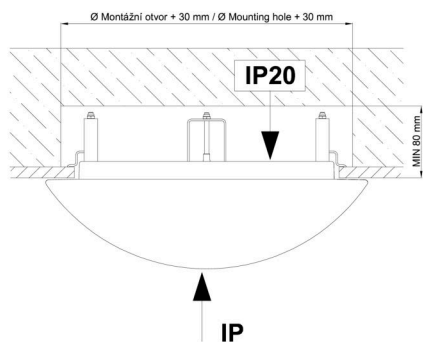

## Technical

Types of luminaires	Classic on/off
Mounting type	semi-recessed
Base material	steel
Shade material	three-layer glass TRIPLEX OPAL
Base color	white Ral9003
Shade color	white
Holding the shade	bayonet
Mounting location	ceiling/wall
Width	420 mm
Length	420 mm
Height	104 mm
Diameter	ø 420 mm
mounting holes (diameter)	none
Installation wire (diameter)	2xØ16mm
Impact strength	IK01
Operating temperature	from -20°C to +30°C

## Luminous

Blue light hazard	Risk group 0
-------------------	--------------

Eulum data for calculation programs are available at [www.osmont.cz](http://www.osmont.cz).

Logistic

EAN	8591728553340
Weight NTTO	3.25 Kg
Weight BTTO	3.6 Kg
Number of cartons	1 pcs
Package volume	0.033 m <sup>3</sup>
Package 1 width	0.43 m
Package 1 length	0.43 m
Package 1 height	0.18 m
Warranty*	60 months

Rozměry dutiny pro vestavné svítidlo [mm]:  
Dimensions of cavity for recessed luminaire [mm]:

Montáž do pevných materiálů - sádkarton, dřevo.  
Mounting into solid materials - plasterboard, wood.