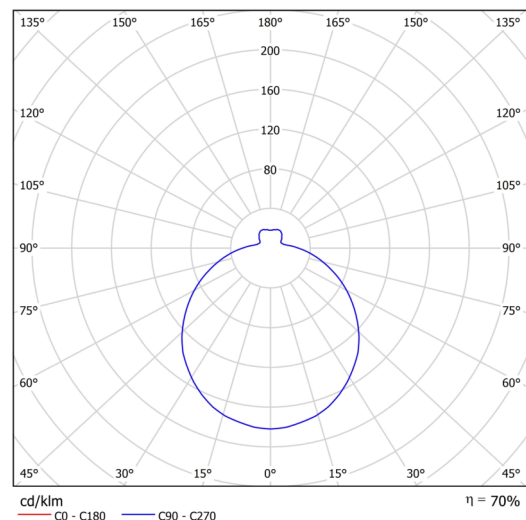

AURA V11

Product code: AUR55334

Type: IN-22BTV15/015*

Short description of the luminaire: White semi-recessed E27 light ON/OFF with TRIPLEX OPAL glass shade.

Technical

Types of luminaires	Classic on/off
Mounting type	semi-recessed
Base material	steel
Shade material	three-layer glass TRIPLEX OPAL
Base color	white Ral9003
Shade color	white
Holding the shade	bayonet
Mounting location	ceiling/wall
Width	420 mm
Length	420 mm
Height	104 mm
Diameter	ø 420 mm
mounting holes (diameter)	none
Installation wire (diameter)	2xØ16mm
Impact strength	IK01
Operating temperature	from -20°C to +30°C

Electric

Voltage type	AC
AC voltage	220 - 240 V
Power consumption	2x25 W
Ingress Protection	IP44
Socket	E27
terminal block	snap terminal block

Luminous

Blue light hazard	Risk group 0

Eulum data for calculation programs are available at www.osmont.cz.