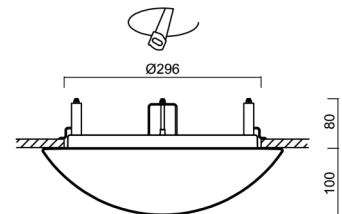

AURA V10

Product code: AUR68606

Type: LED-1L15E500BTV14/014/NK1W HF 4K#

Short description of the luminaire: White semi-recessed LED light with emergency unit combined with sensor with TRIPLEX OPAL glass shade.

Technical

Types of luminaires	Emergency combined + sensor
Mounting type	semi-recessed
Base material	steel
Shade material	three-layer glass TRIPLEX OPAL
Base color	white Ral9003
Shade color	white
Holding the shade	bayonet
Mounting location	ceiling/wall
Width	360 mm
Length	360 mm
Height	104 mm
Diameter	ø 360 mm
mounting holes (diameter)	none
Installation wire (diameter)	2xØ16mm
Energy Class	D
Impact strength	IK01
Operating temperature	from -20°C to +30°C

Electric

Power consumption	19 W
Ingress Protection	IP44
Socket	LED modul
Sensor	HF
Battery type	NiCd
Emergency time	3 hours
terminal block	snap terminal block
Automatic circuit breaker type B10A	26 pcs
Automatic circuit breaker type B16A	40 pcs
Automatic circuit breaker type C10A	30 pcs
Automatic circuit breaker type C16A	48 pcs

Luminous

Lum. flux of luminaire	2030 lm
Lum. flux of light source	3130 lm
Lum. flux of light source in emergency mode	150 lm
Luminaire efficacy	106 lm/W
Temperature	4000 K
Rated life time LED L80/B10	100000 hours
CRI	Ra80