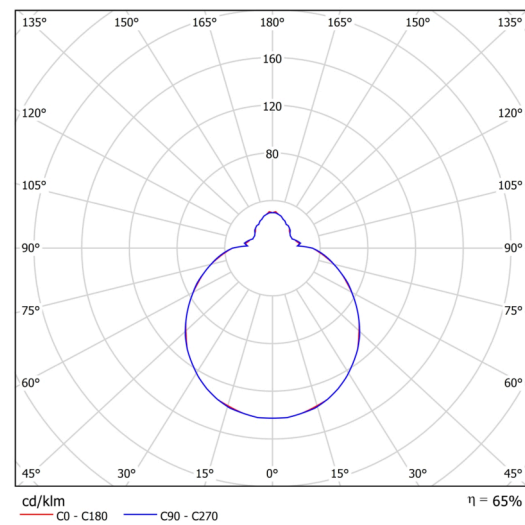

AURA V10

Product code: AUR68606

Type: LED-1L15E500BTV14/014/NK1W HF 4K#

Short description of the luminaire: White semi-recessed LED light with emergency unit combined with sensor with TRIPLEX OPAL glass shade.

Technical

Types of luminaires	Emergency combined + sensor
Mounting type	semi-recessed
Base material	steel
Shade material	three-layer glass TRIPLEX OPAL
Base color	white Ral9003
Shade color	white
Holding the shade	bayonet
Mounting location	ceiling/wall
Width	360 mm
Length	360 mm
Height	104 mm
Diameter	ø 360 mm
mounting holes (diameter)	none
Installation wire (diameter)	2xØ16mm
Energy Class	D
Impact strength	IK01
Operating temperature	from -20°C to +30°C

Electric

Power consumption	19 W
Ingress Protection	IP44
Socket	LED modul
Sensor	HF
Battery type	NiCd
Emergency time	3 hours
terminal block	snap terminal block
Automatic circuit breaker type B10A	26 pcs
Automatic circuit breaker type B16A	40 pcs
Automatic circuit breaker type C10A	30 pcs
Automatic circuit breaker type C16A	48 pcs

Luminous

Lum. flux of luminaire	2030 lm
Lum. flux of light source	3130 lm
Lum. flux of light source in emergency mode	150 lm
Luminaire efficacy	106 lm/W
Temperature	4000 K
Rated life time LED L80/B10	100000 hours
CRI	Ra80