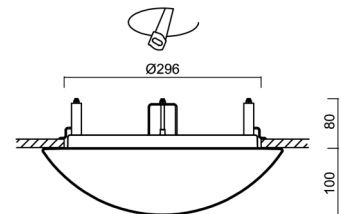

AURA V10

Product code: AUR68606

Type: LED-1L15E500BTV14/014/NK1W HF 4K#

Short description of the luminaire: White colour | semi-recessed LED light with emergency backup combined and HF sensor | TRIPLEX OPAL hand blown glass shade

Technical

Types of luminaires	Emergency combined + sensor
Mounting type	semi-recessed
Base material	steel
Shade material	three-layer glass TRIPLEX OPAL
Base color	white Ral9003
Shade color	white
Holding the shade	bayonet
Mounting location	ceiling/wall
Width	360 mm
Length	360 mm
Height	104 mm
Diameter	ø 360 mm
mounting holes (diameter)	none
Cable entrance	2xø16mm
Energy Class	D
Impact strength	IK01
Operating temperature	from -20°C to +30°C

Electric

Power consumption	19 W
Ingress Protection	IP44
Socket	LED modul
Sensor	HF
Battery type	NiCd
Emergency time	3 hours
SELFTEST	no
terminal block	snap terminal block
Automatic circuit breaker type B10A	26 pcs
Automatic circuit breaker type B16A	40 pcs
Automatic circuit breaker type C10A	30 pcs
Automatic circuit breaker type C16A	48 pcs

Luminous

Lum. flux of luminaire	2030 lm
Lum. flux of light source	3130 lm
Lum. flux of light source in emergency mode	150 lm
Luminaire efficacy	106 lm/W
Temperature	4000 K
Rated life time LED L80/B10	100000 hours