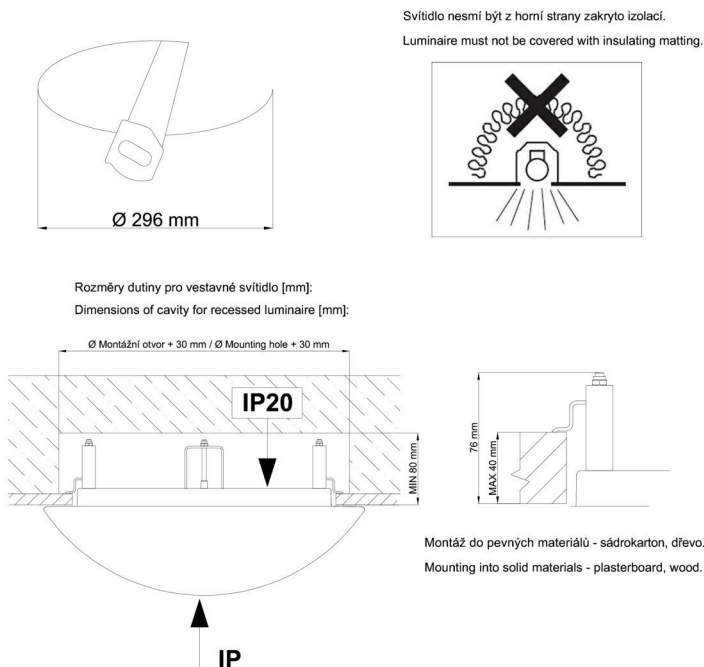

## Technical

Types of luminaires	Emergency combined + sensor
Mounting type	semi-recessed
Base material	steel
Shade material	three-layer glass TRIPLEX OPAL
Base color	white Ral9003
Shade color	white
Holding the shade	bayonet
Mounting location	ceiling/wall
Width	360 mm
Length	360 mm
Height	104 mm
Diameter	ø 360 mm
mounting holes (diameter)	none
Cable entrance	2xø16mm
Energy Class	D
Impact strength	IK01
Operating temperature	from -20°C to +30°C

## Installation dimensions: