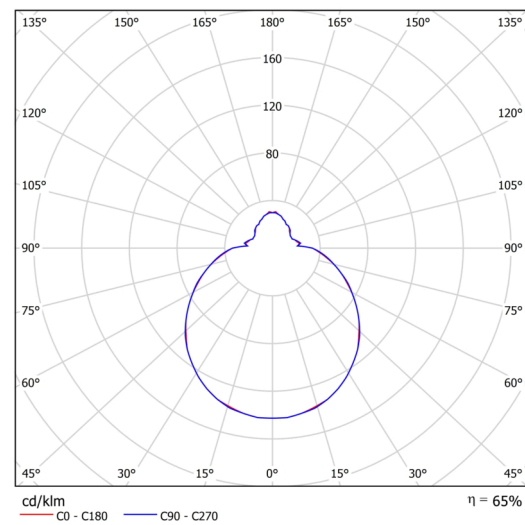

AURA V10

Product code: AUR68606

Type: LED-1L15E500BTV14/014/NK1W HF 4K#

Short description of the luminaire: White colour | semi-recessed LED light with emergency backup combined and HF sensor | TRIPLEX OPAL hand blown glass shade

Technical

Types of luminaires	Emergency combined + sensor
Mounting type	semi-recessed
Base material	steel
Shade material	three-layer glass TRIPLEX OPAL
Base color	white Ral9003
Shade color	white
Holding the shade	bayonet
Mounting location	ceiling/wall
Width	360 mm
Length	360 mm
Height	104 mm
Diameter	ø 360 mm
mounting holes (diameter)	none
Cable entrance	2xø16mm
Energy Class	D
Impact strength	IK01
Operating temperature	from -20°C to +30°C

Electric

Power consumption	19 W
Ingress Protection	IP44
Socket	LED modul
Sensor	HF
Battery type	NiCd
Emergency time	3 hours
SELFTEST	no
terminal block	snap terminal block
Automatic circuit breaker type B10A	26 pcs
Automatic circuit breaker type B16A	40 pcs
Automatic circuit breaker type C10A	30 pcs
Automatic circuit breaker type C16A	48 pcs

Luminous

Lum. flux of luminaire	2030 lm
Lum. flux of light source	3130 lm
Lum. flux of light source in emergency mode	150 lm
Luminaire efficacy	106 lm/W
Temperature	4000 K
Rated life time LED L80/B10	100000 hours