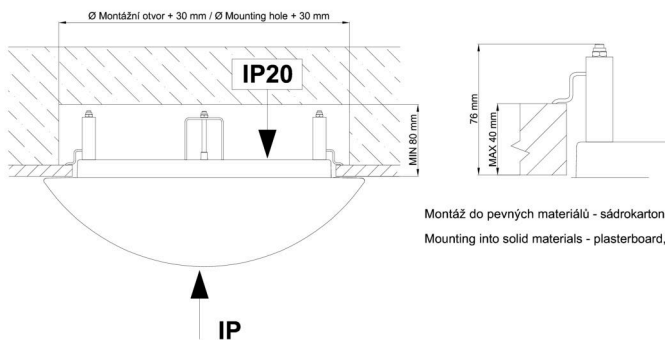

Technical

Types of luminaires	Emergency combined + sensor
Mounting type	semi-recessed
Base material	steel
Shade material	three-layer glass TRIPLEX OPAL
Base color	white Ral9003
Shade color	white
Holding the shade	bayonet
Mounting location	ceiling/wall
Width	360 mm
Length	360 mm
Height	104 mm
Diameter	ø 360 mm
mounting holes (diameter)	none
Installation wire (diameter)	2xØ16mm
Energy Class	D
Impact strength	IK01
Operating temperature	from -20°C to +30°C

*The warranty for the batteries is valid for 12 months from the date of purchase.

Installation dimensions:

Svítlidlo nesmí být z horní strany zakryto izolací.
Luminaire must not be covered with insulating matting.

Rozměry dutiny pro vestavné svítidlo [mm]:
Dimensions of cavity for recessed luminaire [mm]:

Additional assortment:

Lampshade

Product code	Name	Color	Description	Picture	Drawing
20055	014	white		