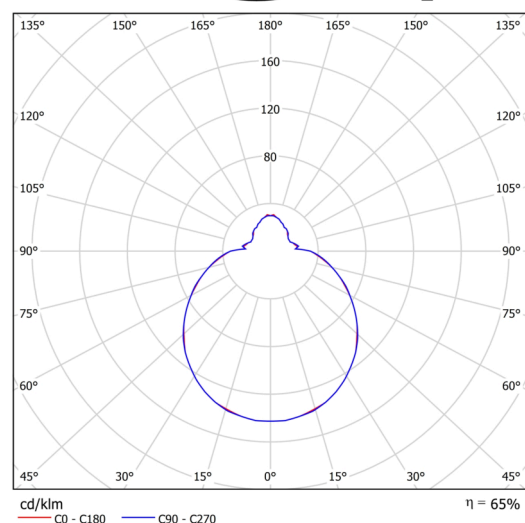

AURA V10

Product code: AUR68604

Type: LED-1L15E500BTV14/014 HF CORR 4K#

Short description of the luminaire: White semi-recessed LED light with CORRIDOR function with TRIPLEX OPAL glass shade.

Technical

Types of luminaires	Corridor
Mounting type	semi-recessed
Base material	steel
Shade material	three-layer glass TRIPLEX OPAL
Base color	white Ral9003
Shade color	white
Holding the shade	bayonet
Mounting location	ceiling/wall
Width	360 mm
Length	360 mm
Height	104 mm
Diameter	Ø 360 mm
mounting holes (diameter)	none
Installation wire (diameter)	2xØ16mm
Energy Class	D
Impact strength	IK01
Operating temperature	from -20°C to +30°C

Electric

Power consumption	19 W
Ingress Protection	IP44
Socket	LED modul
Sensor	HF
terminal block	snap terminal block
Automatic circuit breaker type B10A	18 pcs
Automatic circuit breaker type B16A	32 pcs
Automatic circuit breaker type C10A	30 pcs
Automatic circuit breaker type C16A	53 pcs

Luminous

Lum. flux of luminaire	2030 lm
Lum. flux of light source	3130 lm
Luminaire efficacy	106 lm/W
Temperature	4000 K
Rated life time LED L80/B10	100000 hours
CRI	Ra80
MacAdam	3
Blue light hazard	Risk group 0

Eulum data for calculation programs are available at www.osmont.cz.