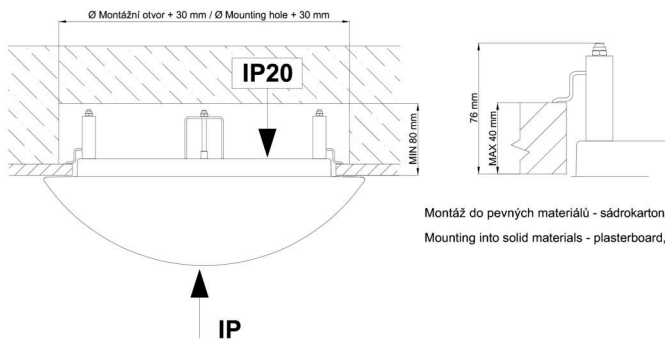

Technical

Types of luminaires	Corridor
Mounting type	semi-recessed
Base material	steel
Shade material	three-layer glass TRIPLEX OPAL
Base color	white Ral9003
Shade color	white
Holding the shade	bayonet
Mounting location	ceiling/wall
Width	360 mm
Length	360 mm
Height	104 mm
Diameter	Ø 360 mm
mounting holes (diameter)	none
Installation wire (diameter)	2xØ16mm
Energy Class	D
Impact strength	IK01
Operating temperature	from -20°C to +30°C

Rozměry dutiny pro vestavné svítidlo [mm]:
Dimensions of cavity for recessed luminaire [mm]:

Montáž do pevných materiálů - sádkarton, dřevo.
Mounting into solid materials - plasterboard, wood.

Additional assortment: