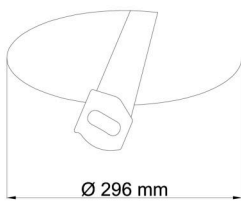

Logistic

EAN	8591728070373
Weight NTTO	2.6 Kg
Weight BTTO	2.9 Kg
Number of cartons	1 pcs
Package volume	0.025 m³
Package 1 width	0.37 m
Package 1 length	0.37 m
Package 1 height	0.18 m
Warranty*	60 months

*The warranty for the batteries is valid for 12 months from the date of purchase.

Installation dimensions: