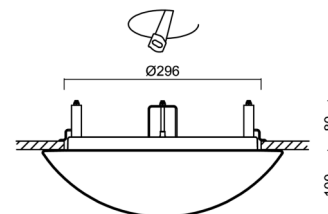

AURA V10

Product code: AUR68604

Type: LED-1L15E500BTV14/014 HF CORR 4K#

Short description of the luminaire: White semi-recessed LED light with CORRIDOR function with TRIPLEX OPAL glass shade.

Technical

Types of luminaires	Corridor
Mounting type	semi-recessed
Base material	steel
Shade material	three-layer glass TRIPLEX OPAL
Base color	white Ral9003
Shade color	white
Holding the shade	bayonet
Mounting location	ceiling/wall
Width	360 mm
Length	360 mm
Height	104 mm
Diameter	Ø 360 mm
mounting holes (diameter)	none
Installation wire (diameter)	2xØ16mm
Energy Class	D
Impact strength	IK01
Operating temperature	from -20°C to +30°C

Electric

Power consumption	19 W
Ingress Protection	IP44
Socket	LED modul
Sensor	HF
terminal block	snap terminal block
Automatic circuit breaker type B10A	18 pcs
Automatic circuit breaker type B16A	32 pcs
Automatic circuit breaker type C10A	30 pcs
Automatic circuit breaker type C16A	53 pcs

Luminous

Lum. flux of luminaire	2030 lm
Lum. flux of light source	3130 lm
Luminaire efficacy	106 lm/W
Temperature	4000 K
Rated life time LED L80/B10	100000 hours
CRI	Ra80
MacAdam	3
Blue light hazard	Risk group 0

Eulum data for calculation programs are available at www.osmont.cz.