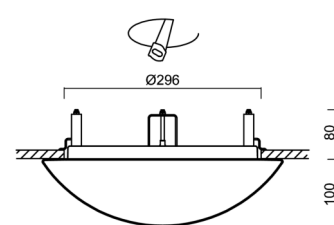

AURA V10

Product code: AUR68602

Type: LED-1L15E500BTV14/014 HF 4K#

Short description of the luminaire: White semi-recessed LED light with sensor with TRIPLEX OPAL glass shade.

Technical

Types of luminaires	Sensor
Mounting type	semi-recessed
Base material	steel
Shade material	three-layer glass TRIPLEX OPAL
Base color	white Ral9003
Shade color	white
Holding the shade	bayonet
Mounting location	ceiling/wall
Width	360 mm
Length	360 mm
Height	104 mm
Diameter	ø 360 mm
mounting holes (diameter)	none
Installation wire (diameter)	2xø16mm
Energy Class	D
Impact strength	IK01
Operating temperature	from -20°C to +30°C

Electric

Power consumption	19 W
Ingress Protection	IP44
Socket	LED modul
Sensor	HF
terminal block	snap terminal block
Automatic circuit breaker type B10A	37 pcs
Automatic circuit breaker type B16A	59 pcs
Automatic circuit breaker type C10A	37 pcs
Automatic circuit breaker type C16A	59 pcs

Luminous

Lum. flux of luminaire	2030 lm
Lum. flux of light source	3130 lm
Luminaire efficacy	106 lm/W
Temperature	4000 K
Rated life time LED L80/B10	100000 hours
CRI	Ra80
MacAdam	3
Blue light hazard	Risk group 0

Eulum data for calculation programs are available at www.osmont.cz.