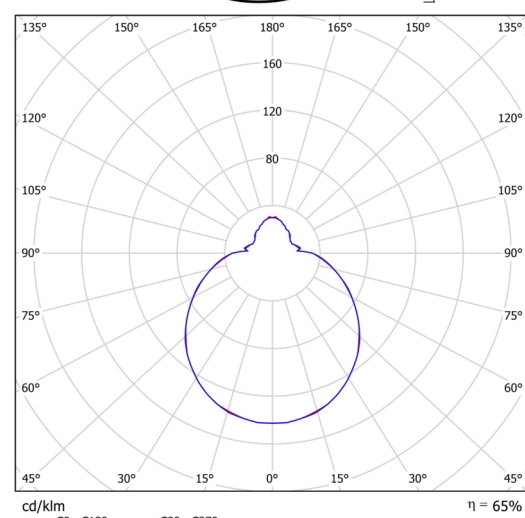

AURA V10

Product code: AUR68602

Type: LED-1L15E500BTV14/014 HF 4K#

Short description of the luminaire: White semi-recessed LED light with sensor with TRIPLEX OPAL glass shade.

Technical

Types of luminaires	Sensor
Mounting type	semi-recessed
Base material	steel
Shade material	three-layer glass TRIPLEX OPAL
Base color	white Ral9003
Shade color	white
Holding the shade	bayonet
Mounting location	ceiling/wall
Width	360 mm
Length	360 mm
Height	104 mm
Diameter	ø 360 mm
mounting holes (diameter)	none
Installation wire (diameter)	2xø16mm
Energy Class	D
Impact strength	IK01
Operating temperature	from -20°C to +30°C

Electric

Power consumption	19 W
Ingress Protection	IP44
Socket	LED modul
Sensor	HF
terminal block	snap terminal block
Automatic circuit breaker type B10A	37 pcs
Automatic circuit breaker type B16A	59 pcs
Automatic circuit breaker type C10A	37 pcs
Automatic circuit breaker type C16A	59 pcs

Luminous

Lum. flux of luminaire	2030 lm
Lum. flux of light source	3130 lm
Luminaire efficacy	106 lm/W
Temperature	4000 K
Rated life time LED L80/B10	100000 hours
CRI	Ra80
MacAdam	3
Blue light hazard	Risk group 0

Eulum data for calculation programs are available at www.osmont.cz.