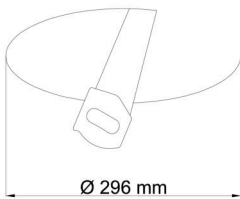

Logistic

EAN	8591728070359
Weight NTTO	2.8 Kg
Weight BTTO	3.1 Kg
Number of cartons	1 pcs
Package volume	0.025 m³
Package 1 width	0.37 m
Package 1 length	0.37 m
Package 1 height	0.18 m
Warranty*	60 months

*The warranty for the batteries is valid for 12 months from the date of purchase.

Installation dimensions: