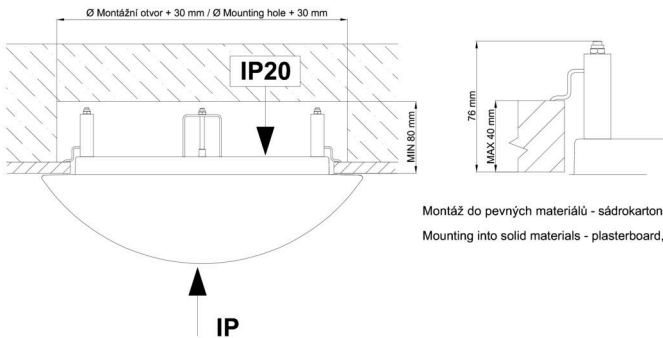

Technical

Types of luminaires	Sensor
Mounting type	semi-recessed
Base material	steel
Shade material	three-layer glass TRIPLEX OPAL
Base color	white Ral9003
Shade color	white
Holding the shade	bayonet
Mounting location	ceiling/wall
Width	360 mm
Length	360 mm
Height	104 mm
Diameter	ø 360 mm
mounting holes (diameter)	none
Installation wire (diameter)	2xø16mm
Energy Class	D
Impact strength	IK01
Operating temperature	from -20°C to +30°C

*The warranty for the batteries is valid for 12 months from the date of purchase.

Installation dimensions:

Svítlidlo nesmí být z horní strany zakryto izolací.
Luminaire must not be covered with insulating matting.

Rozměry dutiny pro vestavné svítidlo [mm]:
Dimensions of cavity for recessed luminaire [mm]:

Montáž do pevných materiálů - sádkartón, dřevo.
Mounting into solid materials - plasterboard, wood.

Additional assortment: