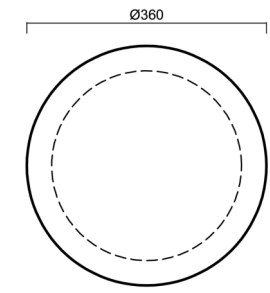

AURA V10

Product code: AUR68602

Type: LED-1L15E500BTV14/014 HF 4K#

Short description of the luminaire: White semi-recessed LED light with sensor with TRIPLEX OPAL glass shade.

Technical

Types of luminaires	Sensor
Mounting type	semi-recessed
Base material	steel
Shade material	three-layer glass TRIPLEX OPAL
Base color	white Ral9003
Shade color	white
Holding the shade	bayonet
Mounting location	ceiling/wall
Width	360 mm
Length	360 mm
Height	104 mm
Diameter	ø 360 mm
mounting holes (diameter)	none
Installation wire (diameter)	2xø16mm
Energy Class	D
Impact strength	IK01
Operating temperature	from -20°C to +30°C

Electric

Power consumption	19 W
Ingress Protection	IP44
Socket	LED modul
Sensor	HF
terminal block	snap terminal block
Automatic circuit breaker type B10A	37 pcs
Automatic circuit breaker type B16A	59 pcs
Automatic circuit breaker type C10A	37 pcs
Automatic circuit breaker type C16A	59 pcs

Luminous

Lum. flux of luminaire	2030 lm
Lum. flux of light source	3130 lm
Luminaire efficacy	106 lm/W
Temperature	4000 K
Rated life time LED L80/B10	100000 hours
CRI	Ra80
MacAdam	3
Blue light hazard	Risk group 0

Eulum data for calculation programs are available at www.osmont.cz.