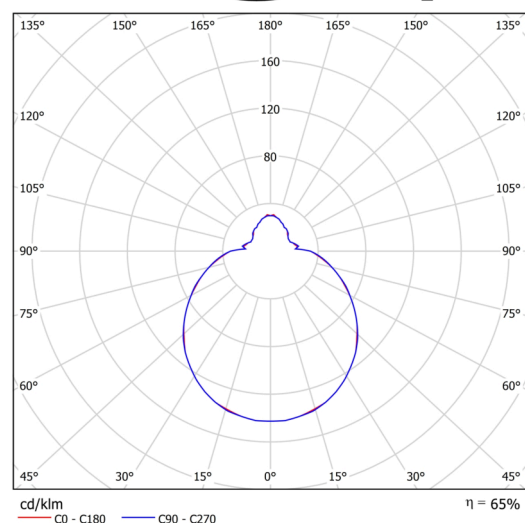

AURA V10

Product code: AUR68601

Type: LED-1L15E500BTV14/014 4K#

Short description of the luminaire: White semi-recessed LED light ON/OFF with TRIPLEX OPAL glass shade.

Technical

Types of luminaires	Classic on/off
Mounting type	semi-recessed
Base material	steel
Shade material	three-layer glass TRIPLEX OPAL
Base color	white Ral9003
Shade color	white
Holding the shade	bayonet
Mounting location	ceiling/wall
Width	360 mm
Length	360 mm
Height	104 mm
Diameter	Ø 360 mm
mounting holes (diameter)	none
Installation wire (diameter)	2xØ16mm
Energy Class	D
Impact strength	IK01
Operating temperature	from -20°C to +30°C

Electric

Power consumption	19 W
Ingress Protection	IP44
Socket	LED modul
terminal block	snap terminal block
Automatic circuit breaker type B10A	37 pcs
Automatic circuit breaker type B16A	59 pcs
Automatic circuit breaker type C10A	37 pcs
Automatic circuit breaker type C16A	59 pcs

Luminous

Lum. flux of luminaire	2030 lm
Lum. flux of light source	3130 lm
Luminaire efficacy	106 lm/W
Temperature	4000 K
Rated life time LED L80/B10	100000 hours
CRI	Ra80
MacAdam	3
Blue light hazard	Risk group 0

Eulum data for calculation programs are available at www.osmont.cz.