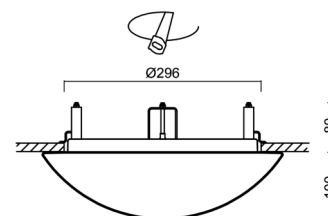

AURA V10

Product code: AUR68601

Type: LED-1L15E500BTV14/014 4K#

Short description of the luminaire: White semi-recessed LED light ON/OFF with TRIPLEX OPAL glass shade.

Technical

Types of luminaires	Classic on/off
Mounting type	semi-recessed
Base material	steel
Shade material	three-layer glass TRIPLEX OPAL
Base color	white Ral9003
Shade color	white
Holding the shade	bayonet
Mounting location	ceiling/wall
Width	360 mm
Length	360 mm
Height	104 mm
Diameter	Ø 360 mm
mounting holes (diameter)	none
Installation wire (diameter)	2xØ16mm
Energy Class	D
Impact strength	IK01
Operating temperature	from -20°C to +30°C

Electric

Power consumption	19 W
Ingress Protection	IP44
Socket	LED modul
terminal block	snap terminal block
Automatic circuit breaker type B10A	37 pcs
Automatic circuit breaker type B16A	59 pcs
Automatic circuit breaker type C10A	37 pcs
Automatic circuit breaker type C16A	59 pcs

Luminous

Lum. flux of luminaire	2030 lm
Lum. flux of light source	3130 lm
Luminaire efficacy	106 lm/W
Temperature	4000 K
Rated life time LED L80/B10	100000 hours
CRI	Ra80
MacAdam	3
Blue light hazard	Risk group 0

Eulum data for calculation programs are available at www.osmont.cz.