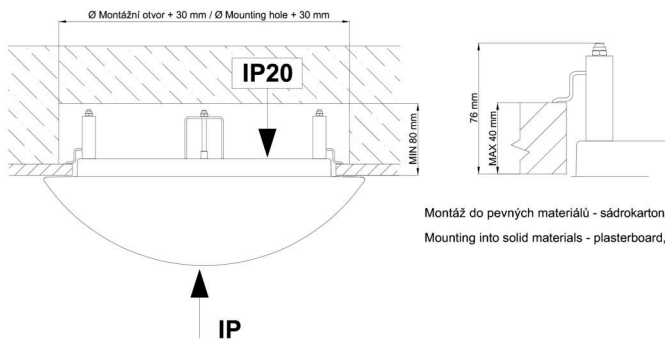

Eulum data for calculation programs are available at [www.osmont.cz](http://www.osmont.cz).

Logistic

EAN	8591728070342
Weight NTTO	2.6 Kg
Weight BTTO	2.9 Kg
Number of cartons	1 pcs
Package volume	0.025 m <sup>3</sup>
Package 1 width	0.37 m
Package 1 length	0.37 m
Package 1 height	0.18 m
Warranty*	60 months

\*The warranty for the batteries is valid for 12 months from the date of purchase.

Installation dimensions:

Svítlidlo nesmí být z horní strany zakryto izolací.  
Luminaire must not be covered with insulating matting.

Rozměry dutiny pro vestavné svítidlo [mm]:  
Dimensions of cavity for recessed luminaire [mm]: