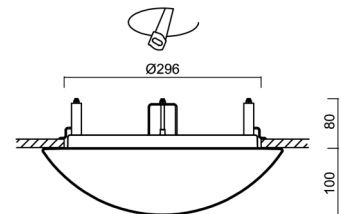

AURA V10

Product code: AUR68598

Type: LED-1L15E350BTV14/014 HF CORR 4K#

Short description of the luminaire: White semi-recessed LED light with CORRIDOR function with TRIPLEX OPAL glass shade.

Technical

Types of luminaires	Corridor
Mounting type	semi-recessed
Base material	steel
Shade material	three-layer glass TRIPLEX OPAL
Base color	white Ral9003
Shade color	white
Holding the shade	bayonet
Mounting location	ceiling/wall
Width	360 mm
Length	360 mm
Height	104 mm
Diameter	Ø 360 mm
mounting holes (diameter)	none
Installation wire (diameter)	2xØ16mm
Energy Class	D
Impact strength	IK01
Operating temperature	from -20°C to +30°C

Electric

Power consumption	13 W
Ingress Protection	IP44
Socket	LED modul
Sensor	HF
terminal block	snap terminal block
Automatic circuit breaker type B10A	21 pcs
Automatic circuit breaker type B16A	35 pcs
Automatic circuit breaker type C10A	35 pcs
Automatic circuit breaker type C16A	58 pcs

Luminous

Lum. flux of luminaire	1440 lm
Lum. flux of light source	2220 lm
Luminaire efficacy	110 lm/W
Temperature	4000 K
Rated life time LED L80/B10	100000 hours
CRI	Ra80
MacAdam	3
Blue light hazard	Risk group 0

Eulum data for calculation programs are available at www.osmont.cz.