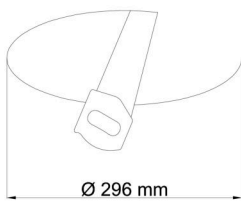

Logistic

EAN	8591728070311
Weight NTTO	2.6 Kg
Weight BTTO	2.9 Kg
Number of cartons	1 pcs
Package volume	0.025 m³
Package 1 width	0.37 m
Package 1 length	0.37 m
Package 1 height	0.18 m
Warranty*	60 months

*The warranty for the batteries is valid for 12 months from the date of purchase.

Installation dimensions: