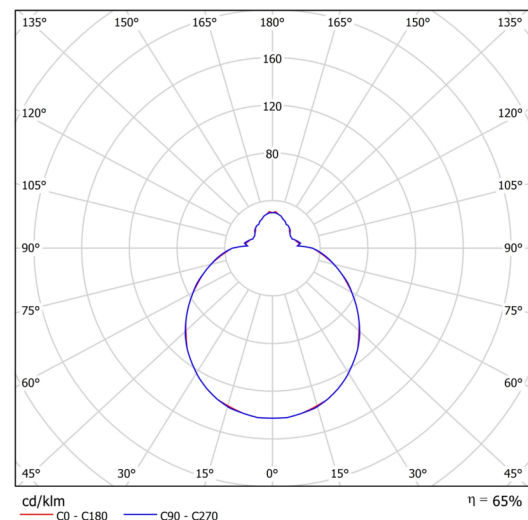

AURA V10

Product code: AUR68598

Type: LED-1L15E350BTV14/014 HF CORR 4K#

Short description of the luminaire: White semi-recessed LED light with CORRIDOR function with TRIPLEX OPAL glass shade.

Technical

Types of luminaires	Corridor
Mounting type	semi-recessed
Base material	steel
Shade material	three-layer glass TRIPLEX OPAL
Base color	white Ral9003
Shade color	white
Holding the shade	bayonet
Mounting location	ceiling/wall
Width	360 mm
Length	360 mm
Height	104 mm
Diameter	Ø 360 mm
mounting holes (diameter)	none
Installation wire (diameter)	2xØ16mm
Energy Class	D
Impact strength	IK01
Operating temperature	from -20°C to +30°C

Electric

Power consumption	13 W
Ingress Protection	IP44
Socket	LED modul
Sensor	HF
terminal block	snap terminal block
Automatic circuit breaker type B10A	21 pcs
Automatic circuit breaker type B16A	35 pcs
Automatic circuit breaker type C10A	35 pcs
Automatic circuit breaker type C16A	58 pcs

Luminous

Lum. flux of luminaire	1440 lm
Lum. flux of light source	2220 lm
Luminaire efficacy	110 lm/W
Temperature	4000 K
Rated life time LED L80/B10	100000 hours
CRI	Ra80
MacAdam	3
Blue light hazard	Risk group 0

Eulum data for calculation programs are available at www.osmont.cz.