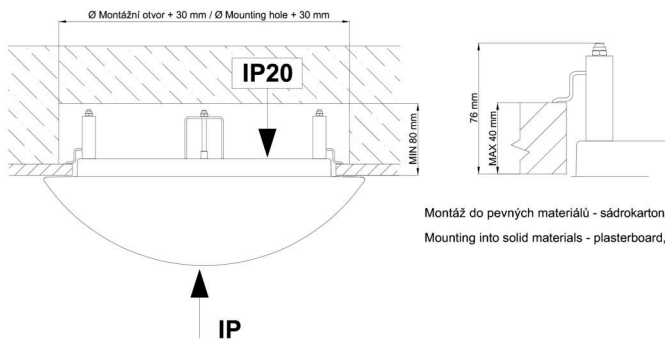

Eulum data for calculation programs are available at [www.osmont.cz](http://www.osmont.cz).

Logistic

EAN	8591728070298
Weight NTTO	2.8 Kg
Weight BTTO	3.1 Kg
Number of cartons	1 pcs
Package volume	0.025 m <sup>3</sup>
Package 1 width	0.37 m
Package 1 length	0.37 m
Package 1 height	0.18 m
Warranty*	60 months

\*The warranty for the batteries is valid for 12 months from the date of purchase.

Installation dimensions:

Svítlidlo nesmí být z horní strany zakryto izolací.  
Luminaire must not be covered with insulating matting.

Rozměry dutiny pro vestavné svítidlo [mm]:  
Dimensions of cavity for recessed luminaire [mm]:

Montáž do pevných materiálů - sádkartón, dřevo.  
Mounting into solid materials - plasterboard, wood.