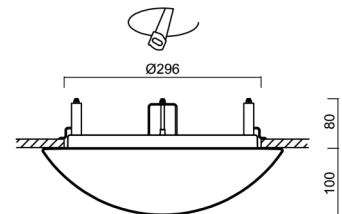

AURA V10

Product code: AUR68596

Type: LED-1L15E350BTV14/014 HF 4K#

Short description of the luminaire: White semi-recessed LED light with sensor with TRIPLEX OPAL glass shade.

Technical

Types of luminaires	Sensor
Mounting type	semi-recessed
Base material	steel
Shade material	three-layer glass TRIPLEX OPAL
Base color	white Ral9003
Shade color	white
Holding the shade	bayonet
Mounting location	ceiling/wall
Width	360 mm
Length	360 mm
Height	104 mm
Diameter	ø 360 mm
mounting holes (diameter)	none
Installation wire (diameter)	2xØ16mm
Energy Class	D
Impact strength	IK01
Operating temperature	from -20°C to +30°C

Electric

Power consumption	13 W
Ingress Protection	IP44
Socket	LED modul
Sensor	HF
terminal block	snap terminal block
Automatic circuit breaker type B10A	65 pcs
Automatic circuit breaker type B16A	105 pcs
Automatic circuit breaker type C10A	39 pcs
Automatic circuit breaker type C16A	63 pcs

Luminous

Lum. flux of luminaire	1440 lm
Lum. flux of light source	2220 lm
Luminaire efficacy	110 lm/W
Temperature	4000 K
Rated life time LED L80/B10	100000 hours
CRI	Ra80
MacAdam	3
Blue light hazard	Risk group 0

Eulum data for calculation programs are available at www.osmont.cz.