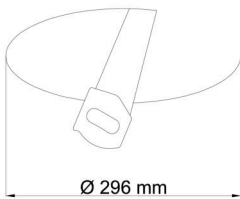

Logistic

EAN	8591728070298
Weight NTTO	2.8 Kg
Weight BTTO	3.1 Kg
Number of cartons	1 pcs
Package volume	0.025 m³
Package 1 width	0.37 m
Package 1 length	0.37 m
Package 1 height	0.18 m
Warranty*	60 months

*The warranty for the batteries is valid for 12 months from the date of purchase.

Installation dimensions: