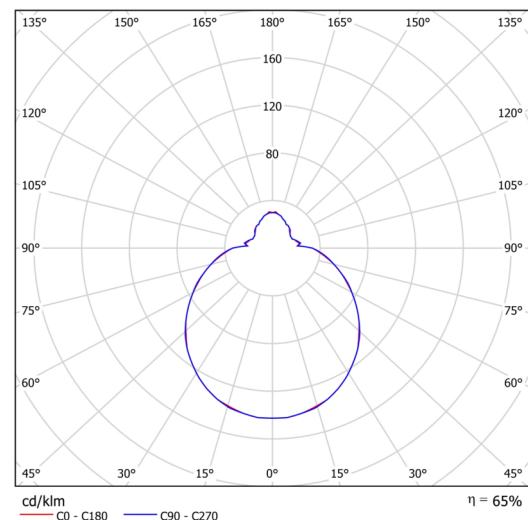

AURA V10

Product code: AUR68596

Type: LED-1L15E350BTV14/014 HF 4K#

Short description of the luminaire: White semi-recessed LED light with sensor with TRIPLEX OPAL glass shade.

Technical

Types of luminaires	Sensor
Mounting type	semi-recessed
Base material	steel
Shade material	three-layer glass TRIPLEX OPAL
Base color	white Ral9003
Shade color	white
Holding the shade	bayonet
Mounting location	ceiling/wall
Width	360 mm
Length	360 mm
Height	104 mm
Diameter	ø 360 mm
mounting holes (diameter)	none
Installation wire (diameter)	2xØ16mm
Energy Class	D
Impact strength	IK01
Operating temperature	from -20°C to +30°C

Electric

Power consumption	13 W
Ingress Protection	IP44
Socket	LED modul
Sensor	HF
terminal block	snap terminal block
Automatic circuit breaker type B10A	65 pcs
Automatic circuit breaker type B16A	105 pcs
Automatic circuit breaker type C10A	39 pcs
Automatic circuit breaker type C16A	63 pcs

Luminous

Lum. flux of luminaire	1440 lm
Lum. flux of light source	2220 lm
Luminaire efficacy	110 lm/W
Temperature	4000 K
Rated life time LED L80/B10	100000 hours
CRI	Ra80
MacAdam	3
Blue light hazard	Risk group 0

Eulum data for calculation programs are available at www.osmont.cz.