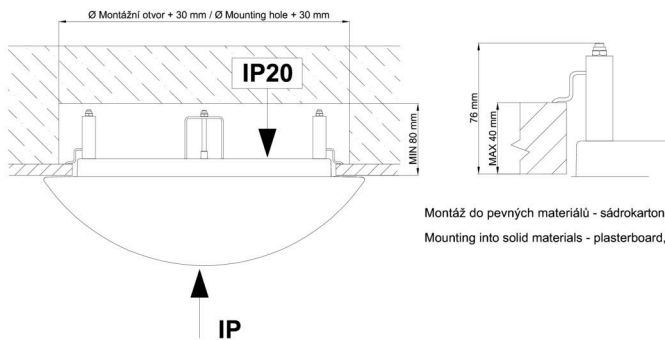

Eulum data for calculation programs are available at [www.osmont.cz](http://www.osmont.cz).

Logistic

EAN	8591728070281
Weight NTTO	2.6 Kg
Weight BTTO	2.9 Kg
Number of cartons	1 pcs
Package volume	0.025 m <sup>3</sup>
Package 1 width	0.37 m
Package 1 length	0.37 m
Package 1 height	0.18 m
Warranty*	60 months

\*The warranty for the batteries is valid for 12 months from the date of purchase.

Installation dimensions:

Svítlidlo nesmí být z horní strany zakryto izolací.  
Luminaire must not be covered with insulating matting.

Rozměry dutiny pro vestavné svítidlo [mm]:  
Dimensions of cavity for recessed luminaire [mm]:

Montáž do pevných materiálů - sádkartón, dřevo.  
Mounting into solid materials - plasterboard, wood.

Additional assortment: