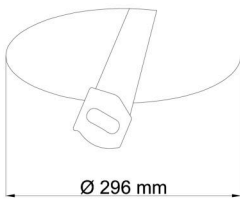

Logistic

EAN	8591728070281
Weight NTTO	2.6 Kg
Weight BTTO	2.9 Kg
Number of cartons	1 pcs
Package volume	0.025 m³
Package 1 width	0.37 m
Package 1 length	0.37 m
Package 1 height	0.18 m
Warranty*	60 months

*The warranty for the batteries is valid for 12 months from the date of purchase.

Installation dimensions: