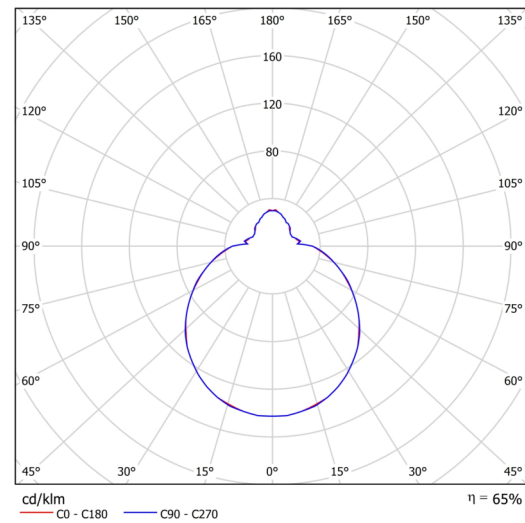

AURA V10

Product code: AUR68106

Type: LED-1L15E500BTV14/014/NK1W HF 3K#

Short description of the luminaire: White semi-recessed LED light with emergency unit combined with sensor with TRIPLEX OPAL glass shade.

Technical

Types of luminaires	Emergency combined + sensor
Mounting type	semi-recessed
Base material	steel
Shade material	three-layer glass TRIPLEX OPAL
Base color	white Ral9003
Shade color	white
Holding the shade	bayonet
Mounting location	ceiling/wall
Width	360 mm
Length	360 mm
Height	104 mm
Diameter	ø 360 mm
mounting holes (diameter)	none
Installation wire (diameter)	2xØ16mm
Energy Class	D
Impact strength	IK01
Operating temperature	from -20°C to +30°C

Electric

Power consumption	19 W
Ingress Protection	IP44
Socket	LED modul
Sensor	HF
Battery type	NiCd
Emergency time	3 hours
terminal block	snap terminal block
Automatic circuit breaker type B10A	26 pcs
Automatic circuit breaker type B16A	40 pcs
Automatic circuit breaker type C10A	30 pcs
Automatic circuit breaker type C16A	48 pcs

Luminous

Lum. flux of luminaire	1950 lm
Lum. flux of light source	3000 lm
Lum. flux of light source in emergency mode	150 lm
Luminaire efficacy	102 lm/W
Temperature	3000 K
Rated life time LED L80/B10	100000 hours
CRI	Ra80