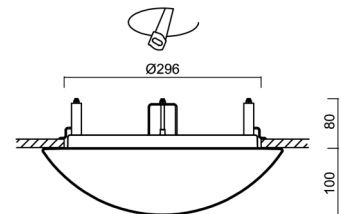

AURA V10

Product code: AUR68106

Type: LED-1L15E500BTV14/014/NK1W HF 3K#

Short description of the luminaire: White semi-recessed LED light with emergency unit combined with sensor with TRIPLEX OPAL glass shade.

Technical

Types of luminaires	Emergency combined + sensor
Mounting type	semi-recessed
Base material	steel
Shade material	three-layer glass TRIPLEX OPAL
Base color	white Ral9003
Shade color	white
Holding the shade	bayonet
Mounting location	ceiling/wall
Width	360 mm
Length	360 mm
Height	104 mm
Diameter	ø 360 mm
mounting holes (diameter)	none
Installation wire (diameter)	2xØ16mm
Energy Class	D
Impact strength	IK01
Operating temperature	from -20°C to +30°C

Electric

Power consumption	19 W
Ingress Protection	IP44
Socket	LED modul
Sensor	HF
Battery type	NiCd
Emergency time	3 hours
terminal block	snap terminal block
Automatic circuit breaker type B10A	26 pcs
Automatic circuit breaker type B16A	40 pcs
Automatic circuit breaker type C10A	30 pcs
Automatic circuit breaker type C16A	48 pcs

Luminous

Lum. flux of luminaire	1950 lm
Lum. flux of light source	3000 lm
Lum. flux of light source in emergency mode	150 lm
Luminaire efficacy	102 lm/W
Temperature	3000 K
Rated life time LED L80/B10	100000 hours
CRI	Ra80