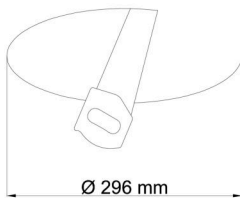

## Technical

Types of luminaires	Emergency combined + sensor
Mounting type	semi-recessed
Base material	steel
Shade material	three-layer glass TRIPLEX OPAL
Base color	white Ral9003
Shade color	white
Holding the shade	bayonet
Mounting location	ceiling/wall
Width	360 mm
Length	360 mm
Height	104 mm
Diameter	ø 360 mm
mounting holes (diameter)	none
Installation wire (diameter)	2xØ16mm
Energy Class	D
Impact strength	IK01
Operating temperature	from -20°C to +30°C

### Logistic

EAN	8591728069919
Weight NTTO	2.6 Kg
Weight BTTO	2.9 Kg
Number of cartons	1 pcs
Package volume	0.025 m <sup>3</sup>
Package 1 width	0.37 m
Package 1 length	0.37 m
Package 1 height	0.18 m
Warranty*	60 months

### Installation dimensions:

Svítlidlo nesmí být z horní strany zakryto izolací.  
Luminaire must not be covered with insulating matting.

Rozměry dutiny pro vestavné svítidlo [mm]:  
Dimensions of cavity for recessed luminaire [mm]: