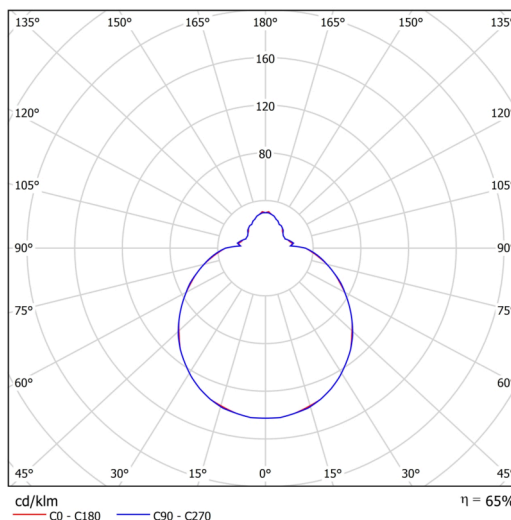

AURA V10

Product code: AUR68102

Type: LED-1L15E500BTV14/014 HF 3K#

Short description of the luminaire: White semi-recessed LED light with sensor with TRIPLEX OPAL glass shade.

Technical

Types of luminaires	Sensor
Mounting type	semi-recessed
Base material	steel
Shade material	three-layer glass TRIPLEX OPAL
Base color	white Ral9003
Shade color	white
Holding the shade	bayonet
Mounting location	ceiling/wall
Width	360 mm
Length	360 mm
Height	104 mm
Diameter	Ø 360 mm
mounting holes (diameter)	none
Installation wire (diameter)	2xØ16mm
Energy Class	D
Impact strength	IK01
Operating temperature	from -20°C to +30°C

Electric

Power consumption	19 W
Ingress Protection	IP44
Socket	LED modul
Sensor	HF
terminal block	snap terminal block
Automatic circuit breaker type B10A	37 pcs
Automatic circuit breaker type B16A	59 pcs
Automatic circuit breaker type C10A	37 pcs
Automatic circuit breaker type C16A	59 pcs

Luminous

Lum. flux of luminaire	1950 lm
Lum. flux of light source	3000 lm
Luminaire efficacy	102 lm/W
Temperature	3000 K
Rated life time LED L80/B10	100000 hours
CRI	Ra80
MacAdam	3
Blue light hazard	Risk group 0

Eulum data for calculation programs are available at www.osmont.cz.