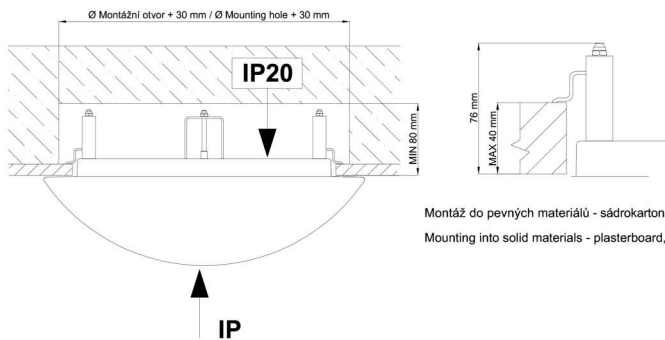

Technical

Types of luminaires	Sensor
Mounting type	semi-recessed
Base material	steel
Shade material	three-layer glass TRIPLEX OPAL
Base color	white Ral9003
Shade color	white
Holding the shade	bayonet
Mounting location	ceiling/wall
Width	360 mm
Length	360 mm
Height	104 mm
Diameter	Ø 360 mm
mounting holes (diameter)	none
Installation wire (diameter)	2xØ16mm
Energy Class	D
Impact strength	IK01
Operating temperature	from -20°C to +30°C

Rozměry dutiny pro vestavné svítidlo [mm]:
Dimensions of cavity for recessed luminaire [mm]:

Montáž do pevných materiálů - sádkartón, dřevo.
Mounting into solid materials - plasterboard, wood.

Additional assortment: