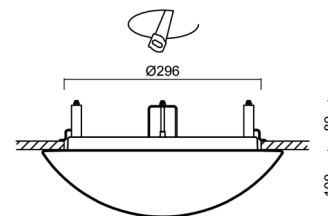

AURA V10

Product code: AUR68100

Type: LED-1L15E350BTV14/014/NK1W HF 3K#

Short description of the luminaire: White semi-recessed LED light with emergency unit combined with sensor with TRIPLEX OPAL glass shade.

Technical

Types of luminaires	Emergency combined + sensor
Mounting type	semi-recessed
Base material	steel
Shade material	three-layer glass TRIPLEX OPAL
Base color	white Ral9003
Shade color	white
Holding the shade	bayonet
Mounting location	ceiling/wall
Width	360 mm
Length	360 mm
Height	104 mm
Diameter	ø 360 mm
mounting holes (diameter)	none
Installation wire (diameter)	2xØ16mm
Energy Class	D
Impact strength	IK01
Operating temperature	from -20°C to +30°C

Electric

Power consumption	13 W
Ingress Protection	IP44
Socket	LED modul
Sensor	HF
Battery type	NiCd
Emergency time	3 hours
terminal block	snap terminal block
Automatic circuit breaker type B10A	37 pcs
Automatic circuit breaker type B16A	58 pcs
Automatic circuit breaker type C10A	32 pcs
Automatic circuit breaker type C16A	50 pcs

Luminous

Lum. flux of luminaire	1380 lm
Lum. flux of light source	2130 lm
Lum. flux of light source in emergency mode	150 lm
Luminaire efficacy	106 lm/W
Temperature	3000 K
Rated life time LED L80/B10	100000 hours
CRI	Ra80