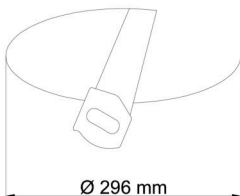

TECHNICAL SHEET

MacAdam	3
Blue light hazard	Risk group 0

Eulum data for calculation programs are available at www.osmont.cz.

Logistic

EAN	8591728069858
Weight NTTO	2.6 Kg
Weight BTTO	2.9 Kg
Number of cartons	1 pcs
Package volume	0.025 m³
Package 1 width	0.37 m
Package 1 length	0.37 m
Package 1 height	0.18 m
Warranty*	60 months

*The warranty for the batteries is valid for 12 months from the date of purchase.

Installation dimensions: