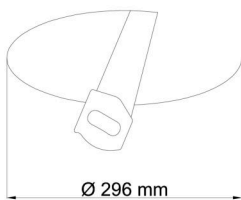

Installation dimensions: