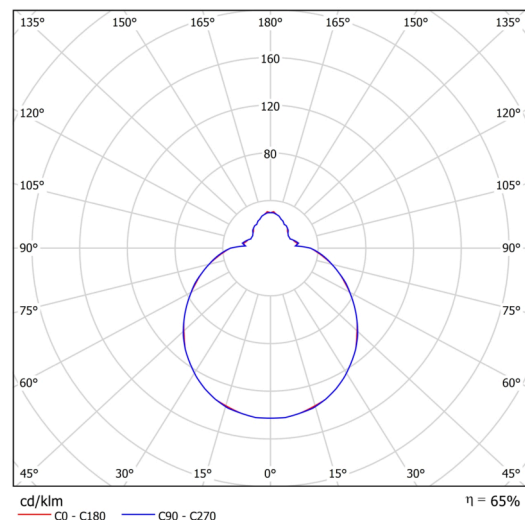

AURA V10

Product code: AUR68099

Type: LED-1L15E350BTV14/014/NK1W 3K#

Short description of the luminaire: White semi-recessed LED light with emergency unit combined with TRIPLEX OPAL glass shade.

Technical

Types of luminaires	Emergency combined
Mounting type	semi-recessed
Base material	steel
Shade material	three-layer glass TRIPLEX OPAL
Base color	white Ral9003
Shade color	white
Holding the shade	bayonet
Mounting location	ceiling/wall
Width	360 mm
Length	360 mm
Height	104 mm
Diameter	ø 360 mm
mounting holes (diameter)	none
Installation wire (diameter)	2xØ16mm
Energy Class	D
Impact strength	IK01
Operating temperature	from 0°C to +30°C

Electric

Power consumption	13 W
Ingress Protection	IP44
Socket	LED modul
Battery type	NiCd
Emergency time	3 hours
terminal block	snap terminal block
Automatic circuit breaker type B10A	37 pcs
Automatic circuit breaker type B16A	58 pcs
Automatic circuit breaker type C10A	32 pcs
Automatic circuit breaker type C16A	50 pcs

Luminous

Lum. flux of luminaire	1380 lm
Lum. flux of light source	2130 lm
Lum. flux of light source in emergency mode	150 lm
Luminaire efficacy	106 lm/W
Temperature	3000 K
Rated life time LED L80/B10	100000 hours
CRI	Ra80
MacAdam	3