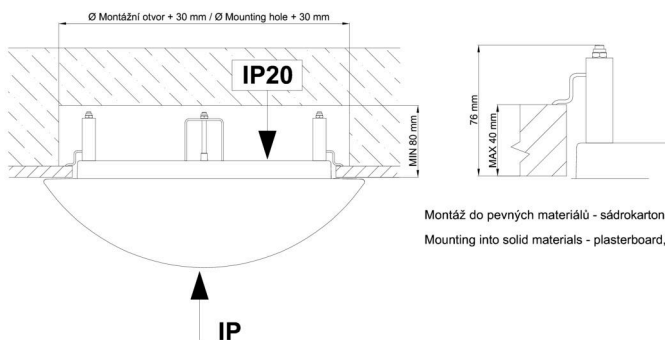

Technical

Types of luminaires	Emergency combined
Mounting type	semi-recessed
Base material	steel
Shade material	three-layer glass TRIPLEX OPAL
Base color	white Ral9003
Shade color	white
Holding the shade	bayonet
Mounting location	ceiling/wall
Width	360 mm
Length	360 mm
Height	104 mm
Diameter	ø 360 mm
mounting holes (diameter)	none
Installation wire (diameter)	2xØ16mm
Energy Class	D
Impact strength	IK01
Operating temperature	from 0°C to +30°C

TECHNICAL SHEET

Blue light hazard	Risk group 0
-------------------	--------------

Eulum data for calculation programs are available at www.osmont.cz.

Logistic

EAN	8591728069841
Weight NTTO	2.6 Kg
Weight BTTO	2.9 Kg
Number of cartons	1 pcs
Package volume	0.025 m ³
Package 1 width	0.37 m
Package 1 length	0.37 m
Package 1 height	0.18 m
Warranty*	60 months

*The warranty for the batteries is valid for 12 months from the date of purchase.

Installation dimensions:

Svítlidlo nesmí být z horní strany zakryto izolací.
Luminaire must not be covered with insulating matting.

Rozměry dutiny pro vestavné svítidlo [mm]:
Dimensions of cavity for recessed luminaire [mm]:

Montáž do pevných materiálů - sádkarton, dřevo.
Mounting into solid materials - plasterboard, wood.

Additional assortment: