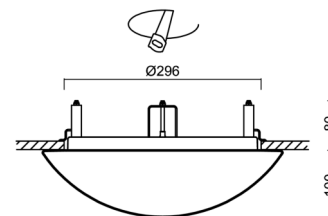

AURA V10

Product code: AUR68099

Type: LED-1L15E350BTV14/014/NK1W 3K#

Short description of the luminaire: White semi-recessed LED light with emergency unit combined with TRIPLEX OPAL glass shade.

Technical

Types of luminaires	Emergency combined
Mounting type	semi-recessed
Base material	steel
Shade material	three-layer glass TRIPLEX OPAL
Base color	white Ral9003
Shade color	white
Holding the shade	bayonet
Mounting location	ceiling/wall
Width	360 mm
Length	360 mm
Height	104 mm
Diameter	ø 360 mm
mounting holes (diameter)	none
Installation wire (diameter)	2xØ16mm
Energy Class	D
Impact strength	IK01
Operating temperature	from 0°C to +30°C

Electric

Power consumption	13 W
Ingress Protection	IP44
Socket	LED modul
Battery type	NiCd
Emergency time	3 hours
terminal block	snap terminal block
Automatic circuit breaker type B10A	37 pcs
Automatic circuit breaker type B16A	58 pcs
Automatic circuit breaker type C10A	32 pcs
Automatic circuit breaker type C16A	50 pcs

Luminous

Lum. flux of luminaire	1380 lm
Lum. flux of light source	2130 lm
Lum. flux of light source in emergency mode	150 lm
Luminaire efficacy	106 lm/W
Temperature	3000 K
Rated life time LED L80/B10	100000 hours
CRI	Ra80
MacAdam	3